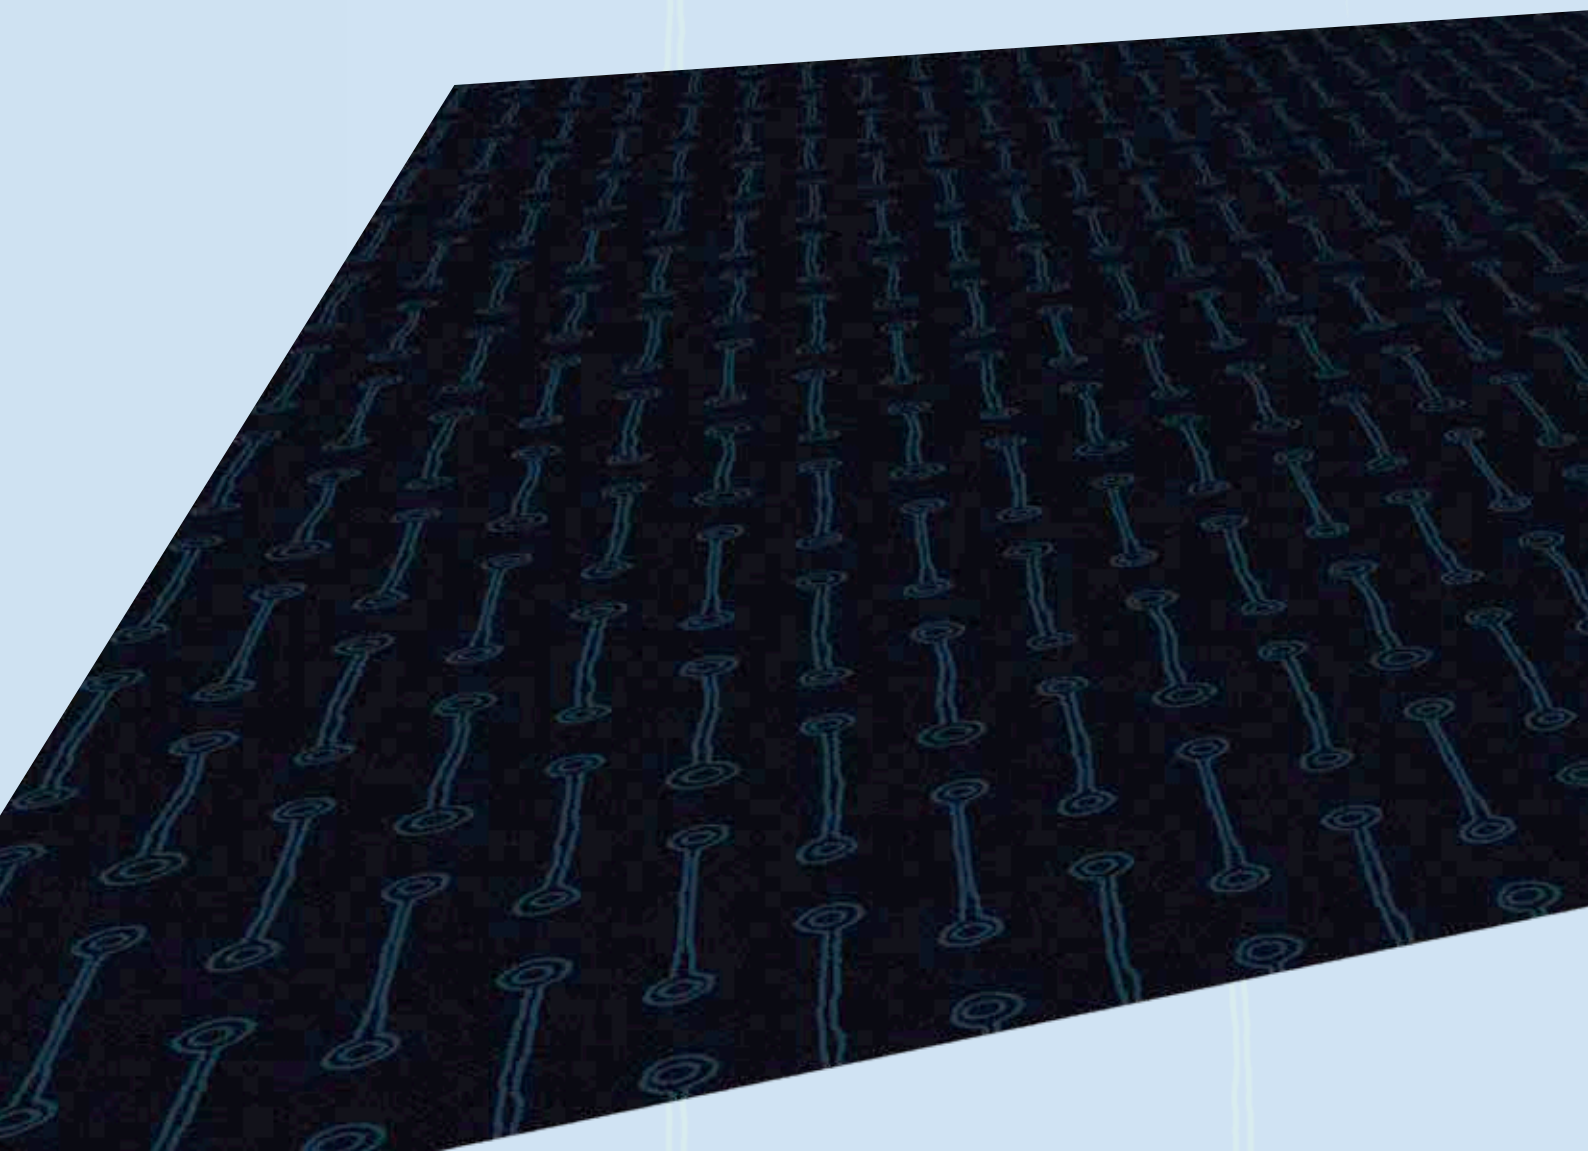

P95266 BL4-7 GB4 P95010

P95370 BL10-12 BL3-10 P95364

P75446 AC34 AC24