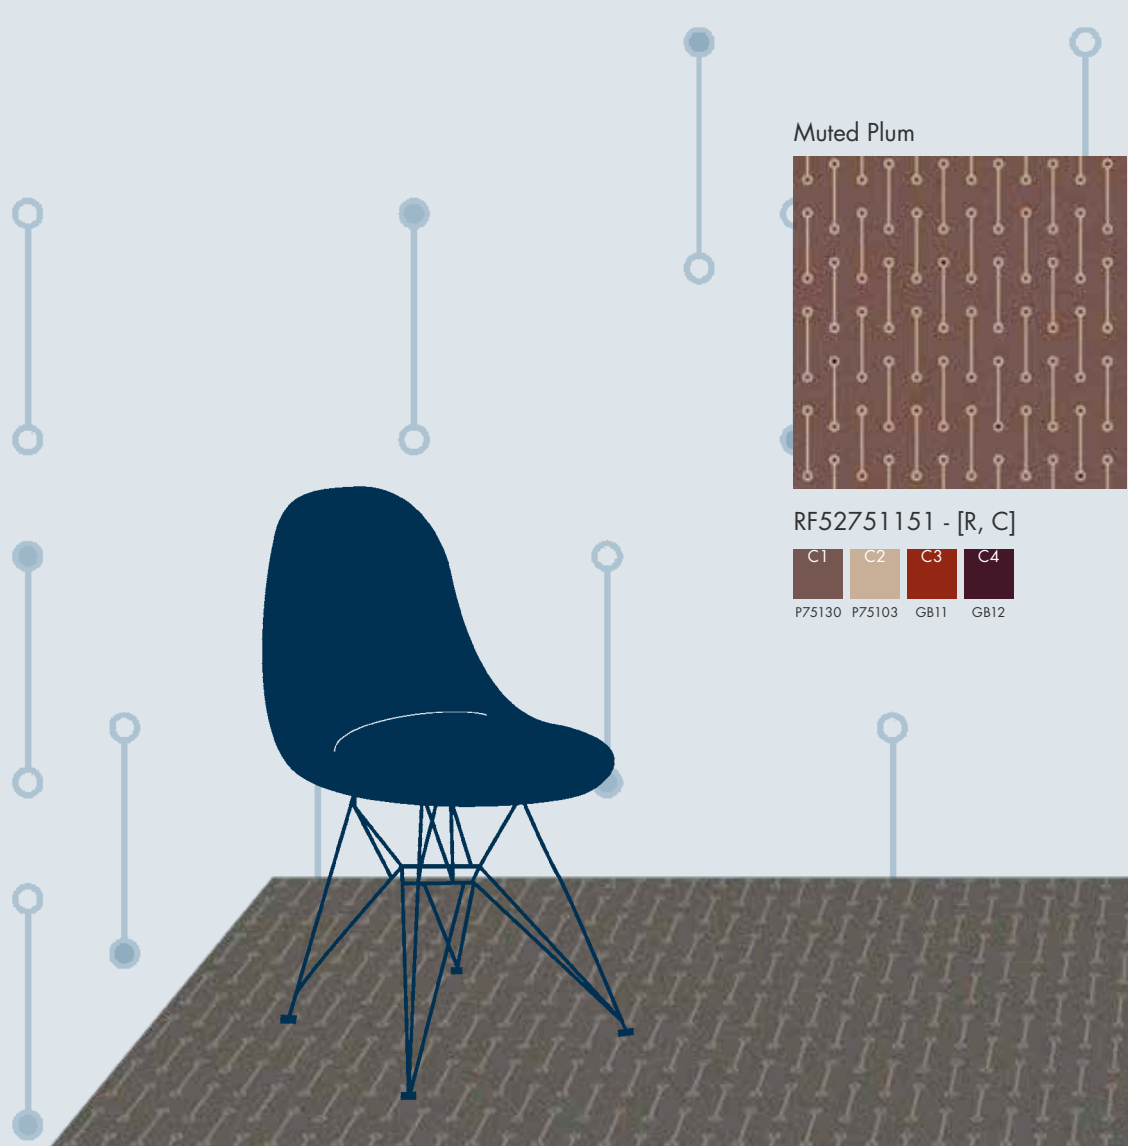

# Hollow Dot

This stylishly neo-trad design utilises to great effect some of the beautifully subtle Colour Shades created by ege especially for the Visual Texture range. From muted plum to deep purple, these colour combinations have been specifically developed to give depth and be compatible with contemporary colour schemes. The choice of six colourways, combined with the smart, rhythmic design, which includes corridor and runner designs, gives a pattern family which will effortlessly enhance any interior.