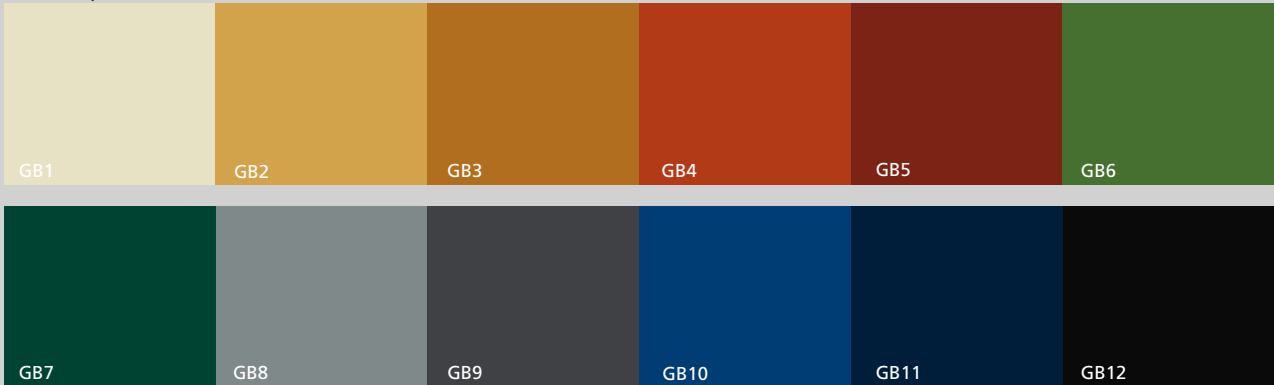

Colour palette 5220