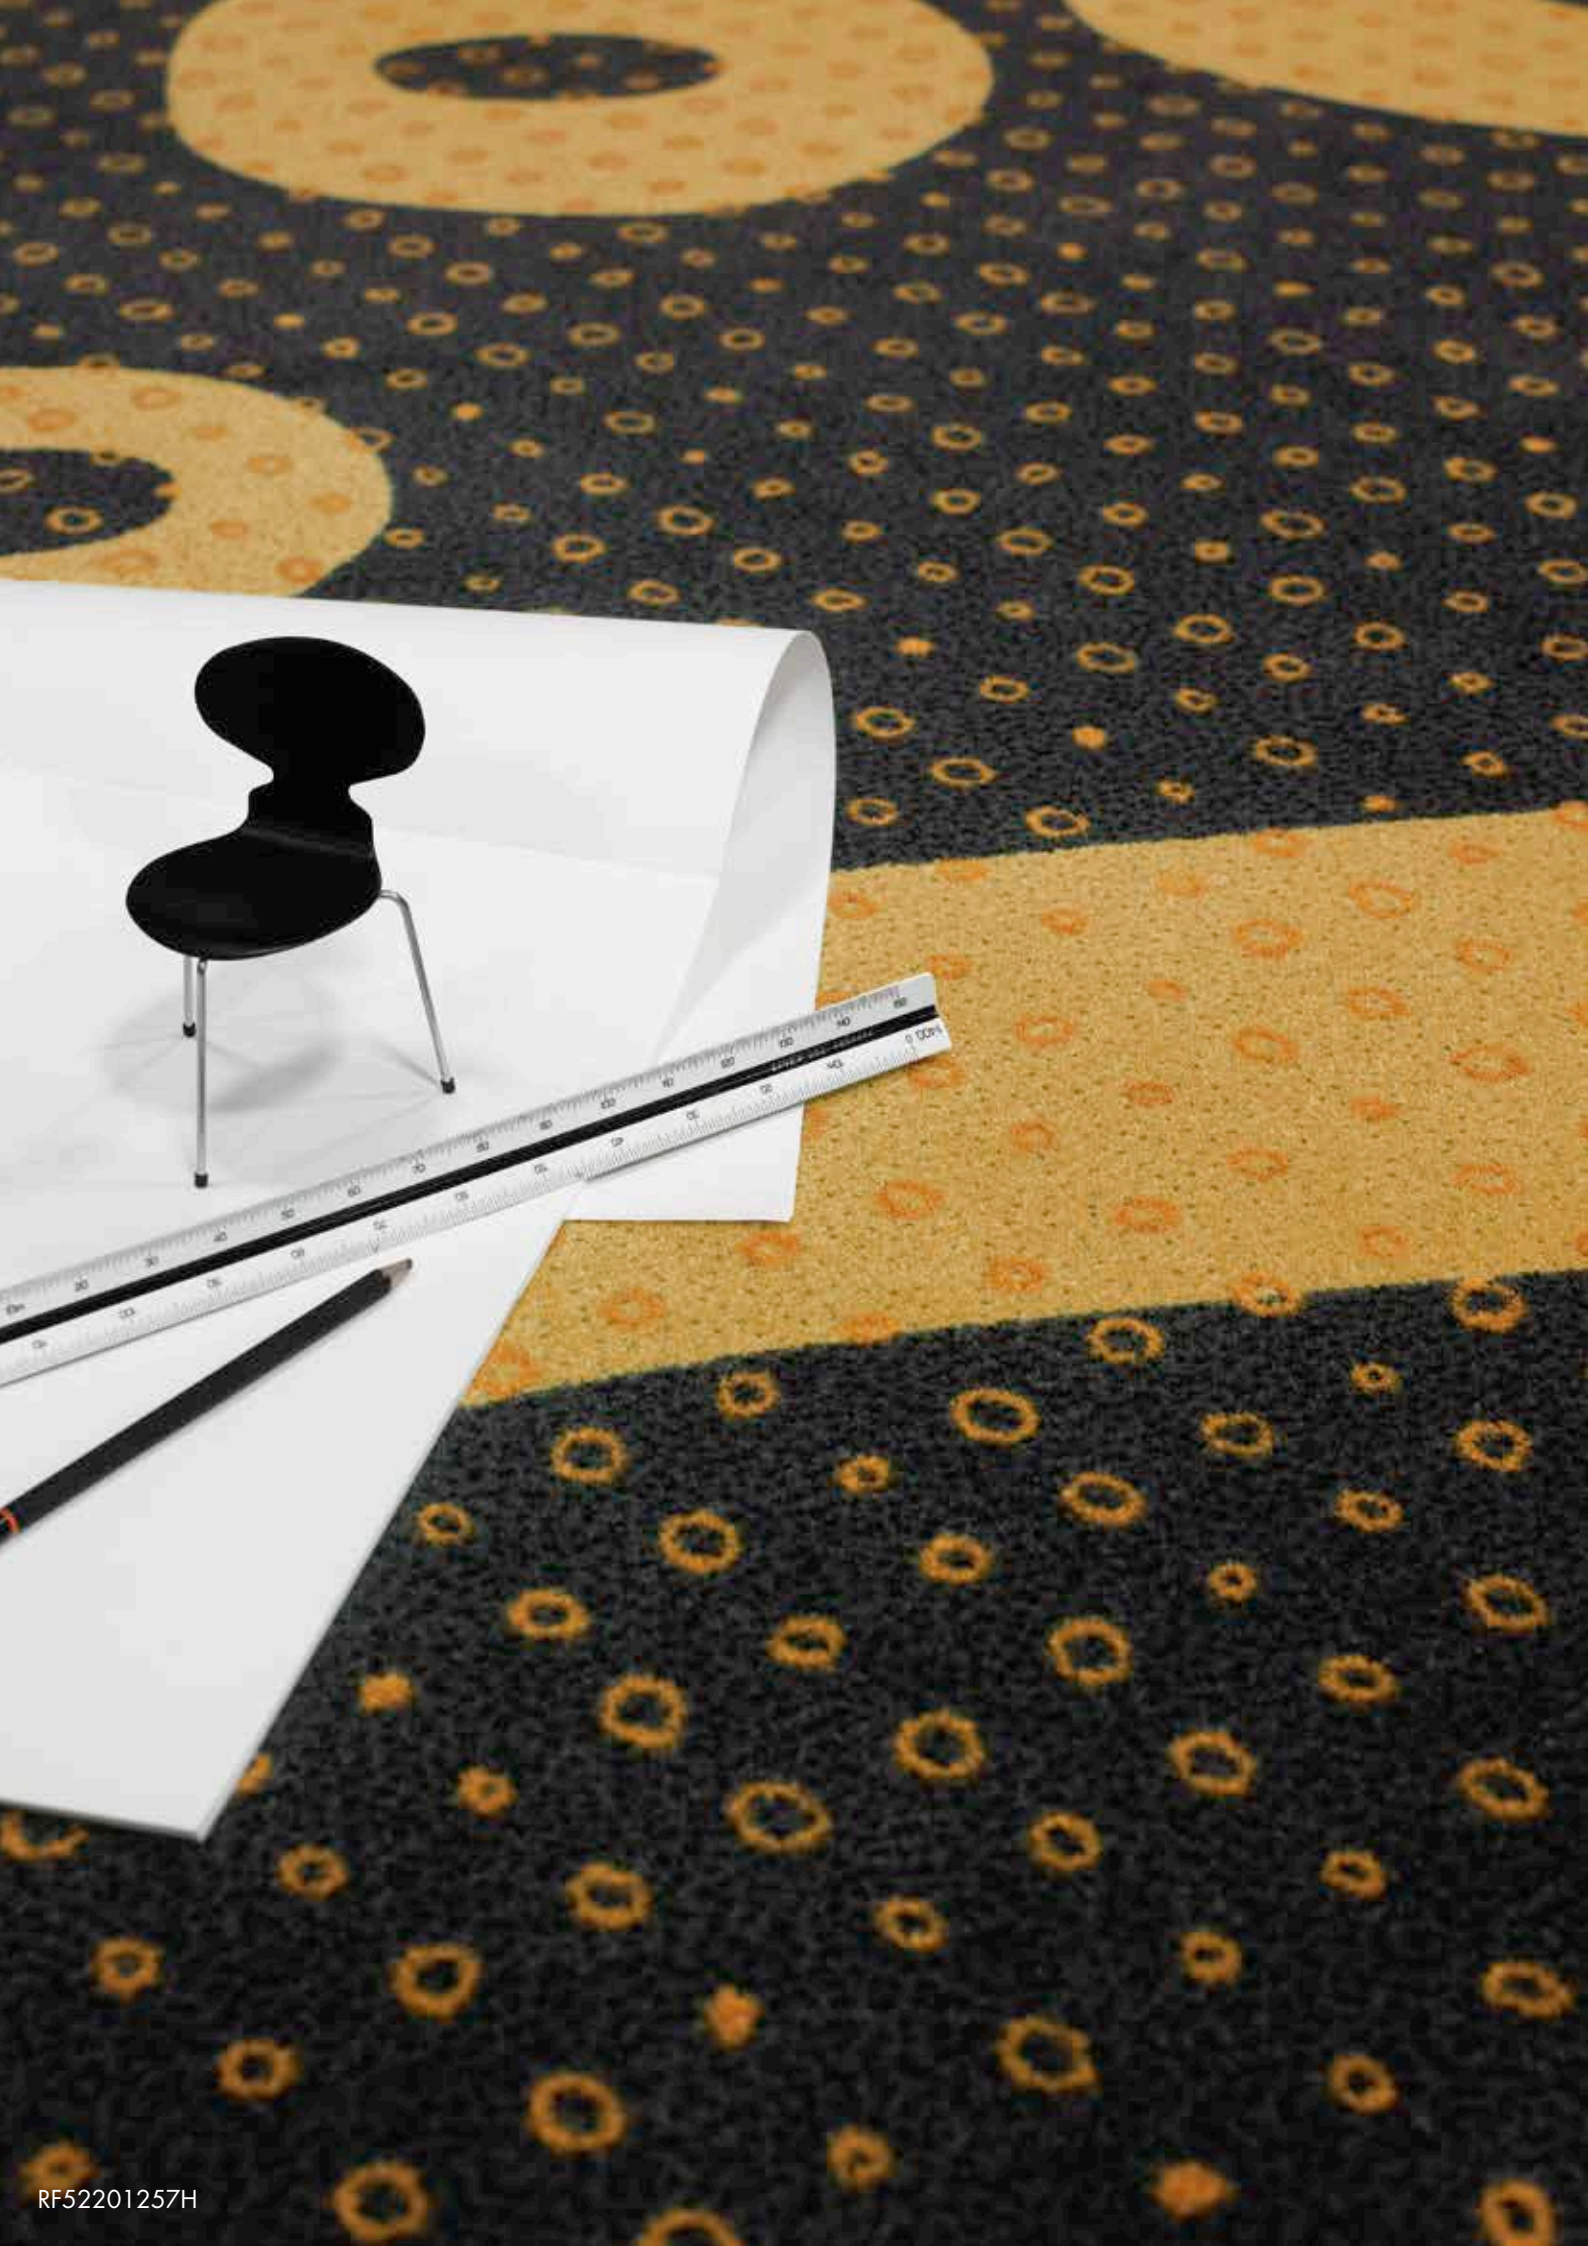

Brick/Gold