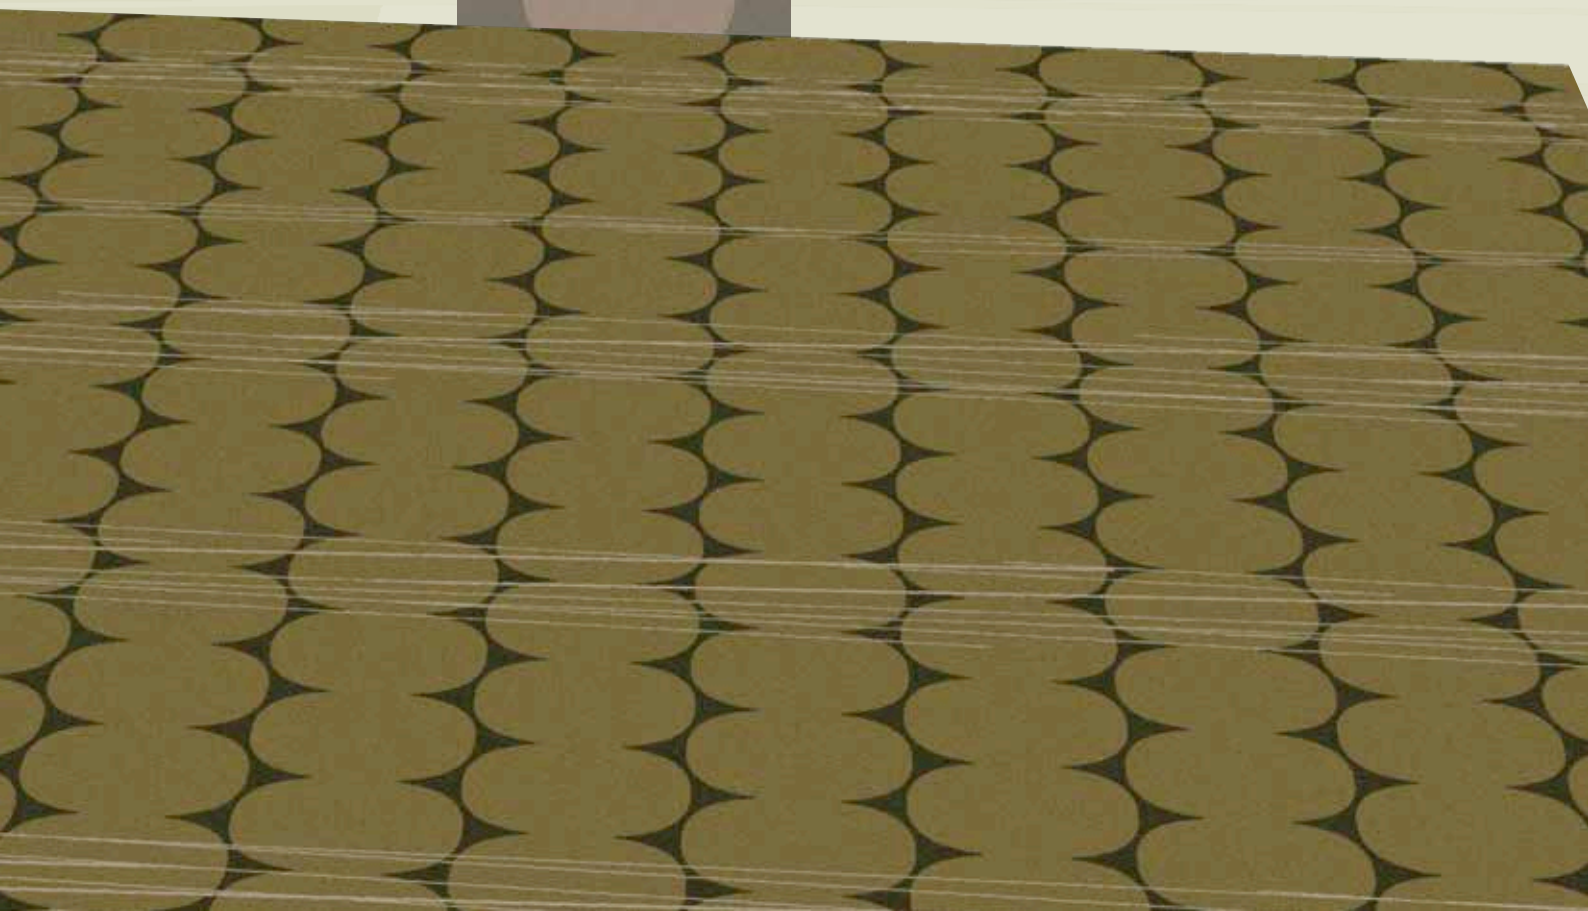

P95001 P95049 P95061

RF52951133R

GB9 GB8 AC53