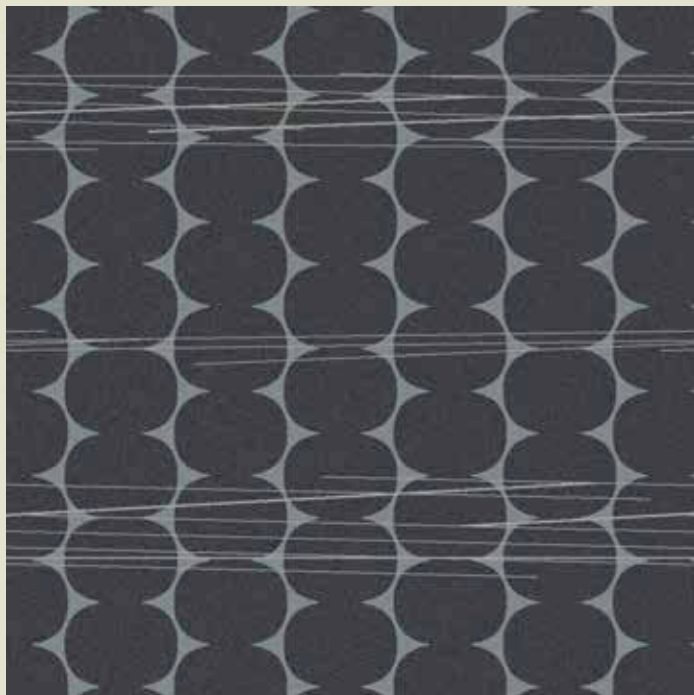

Grey

GB9 GB8 AC53