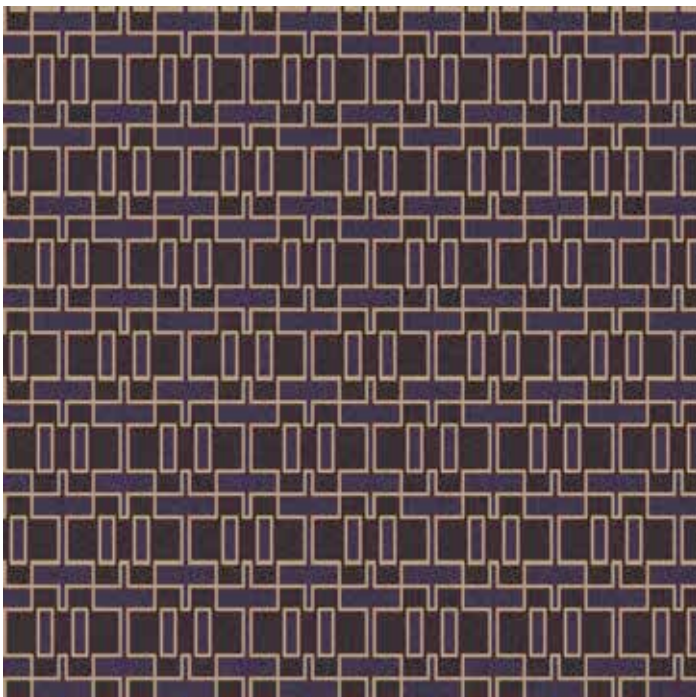

RF52751062M - [S, R, C]