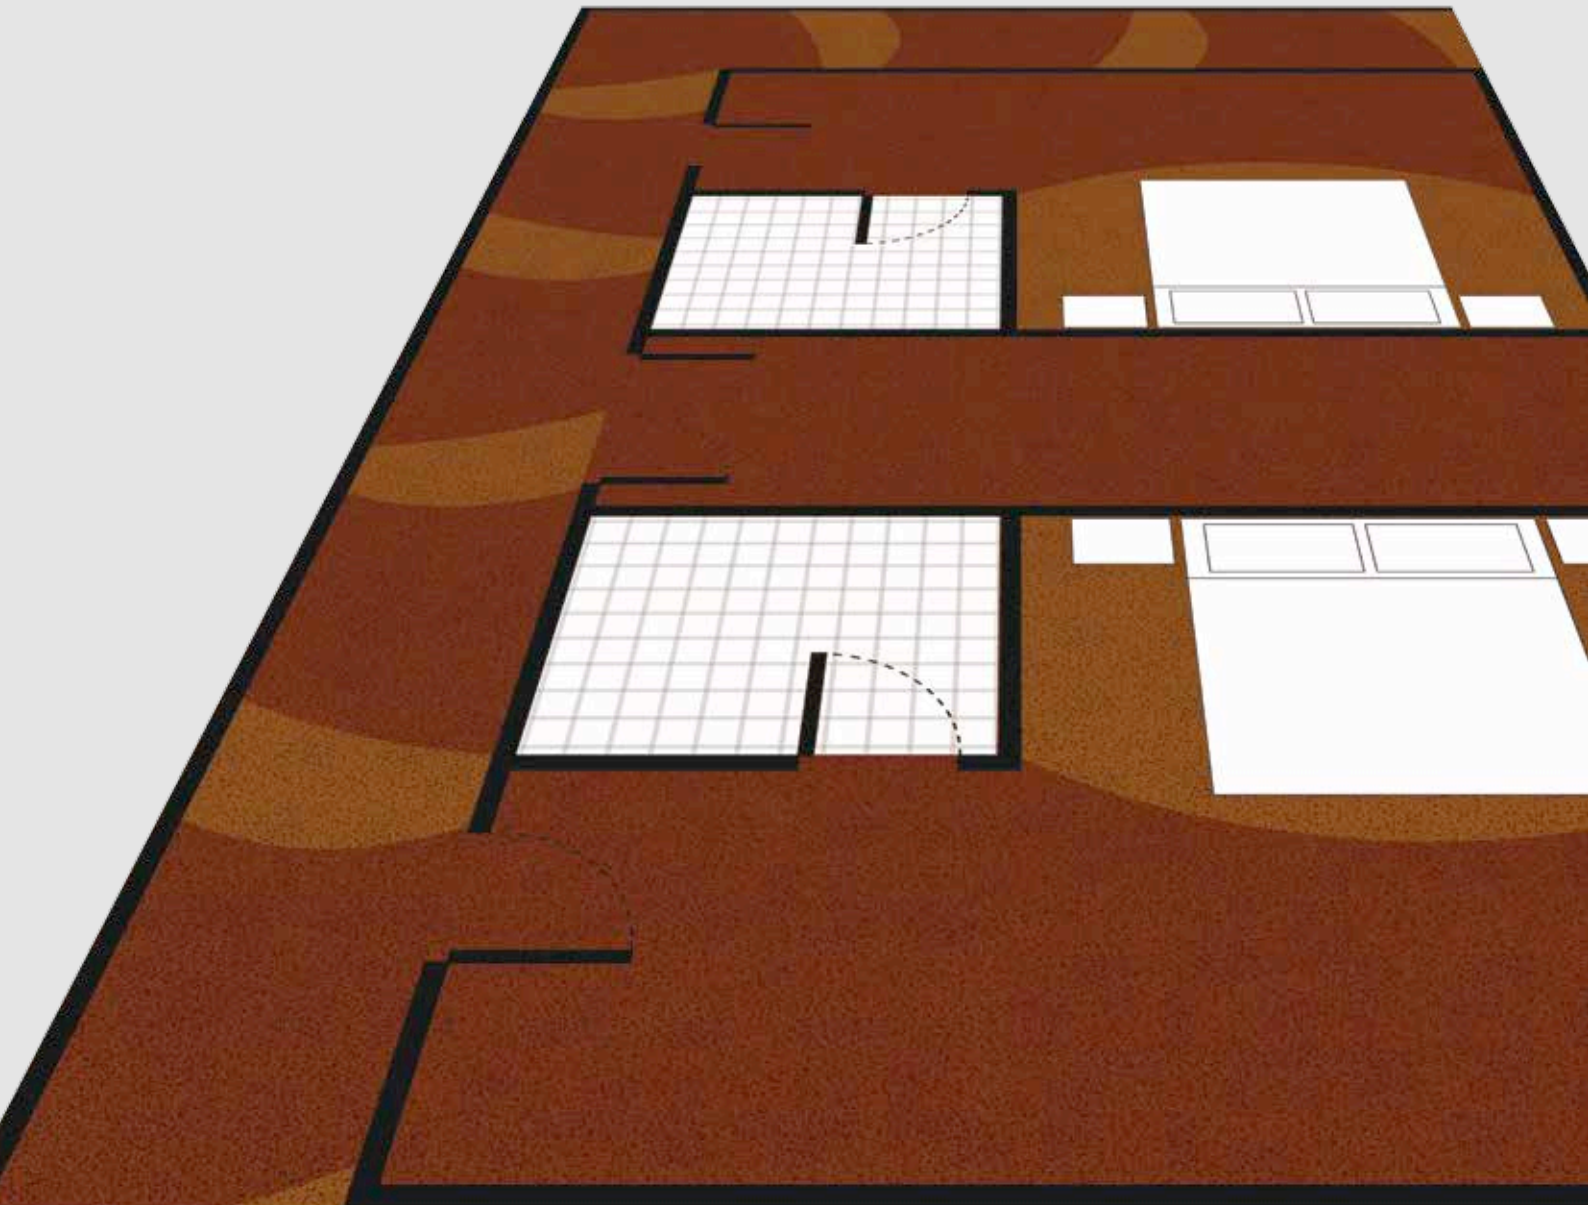

GB8 GB7 GB4

GB8 GB7 GB4

GB10 GB11 GB12

GB10 GB12