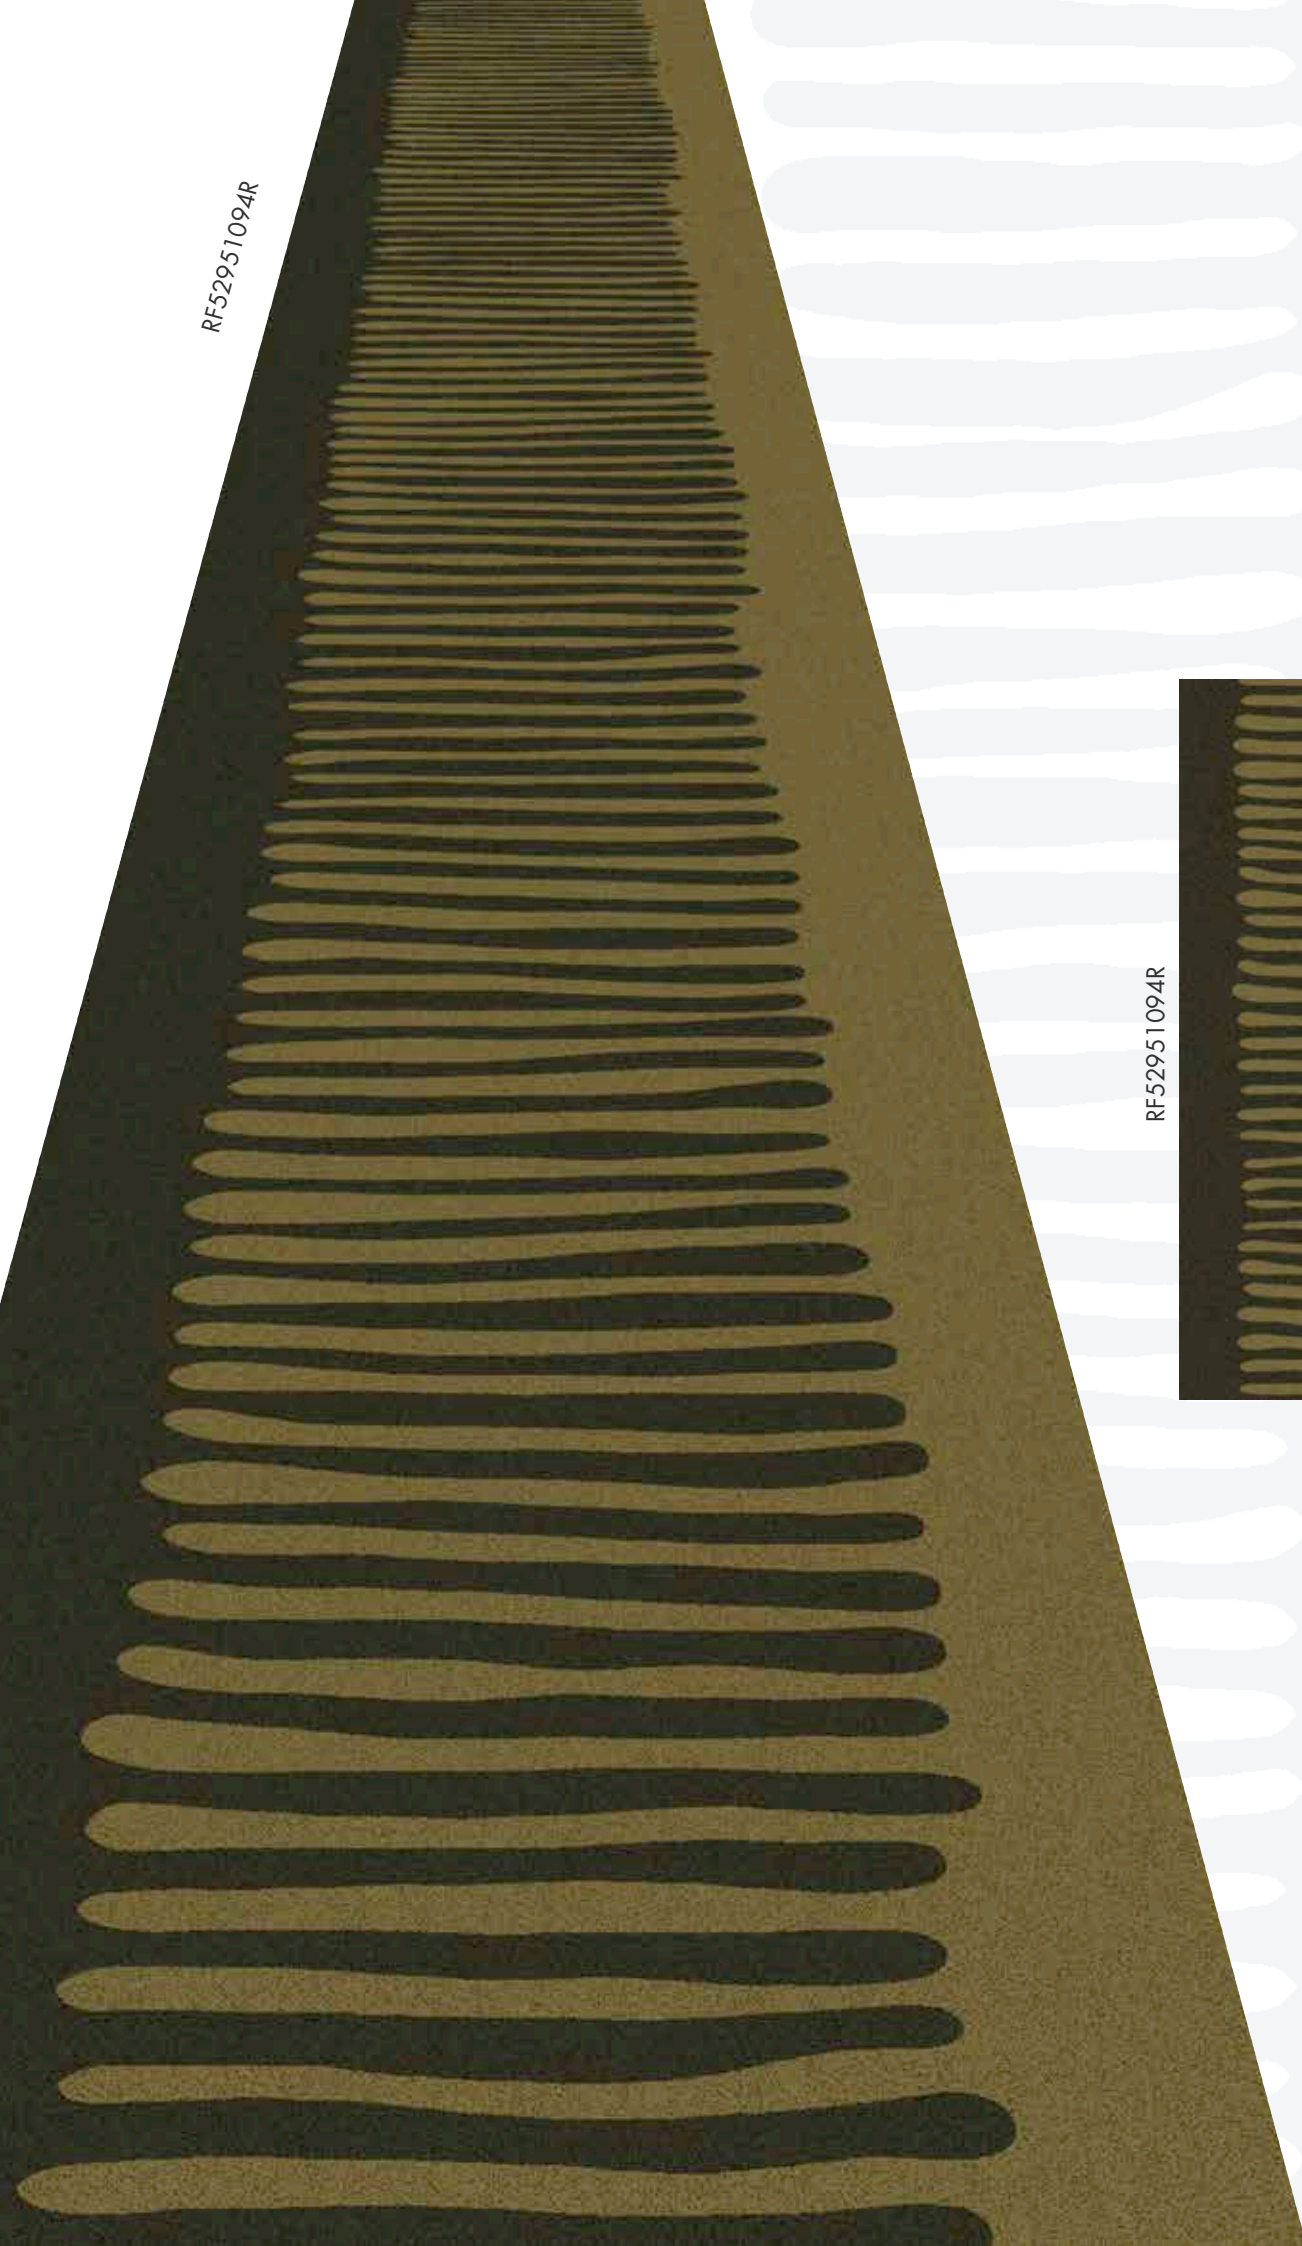

RF52951094R