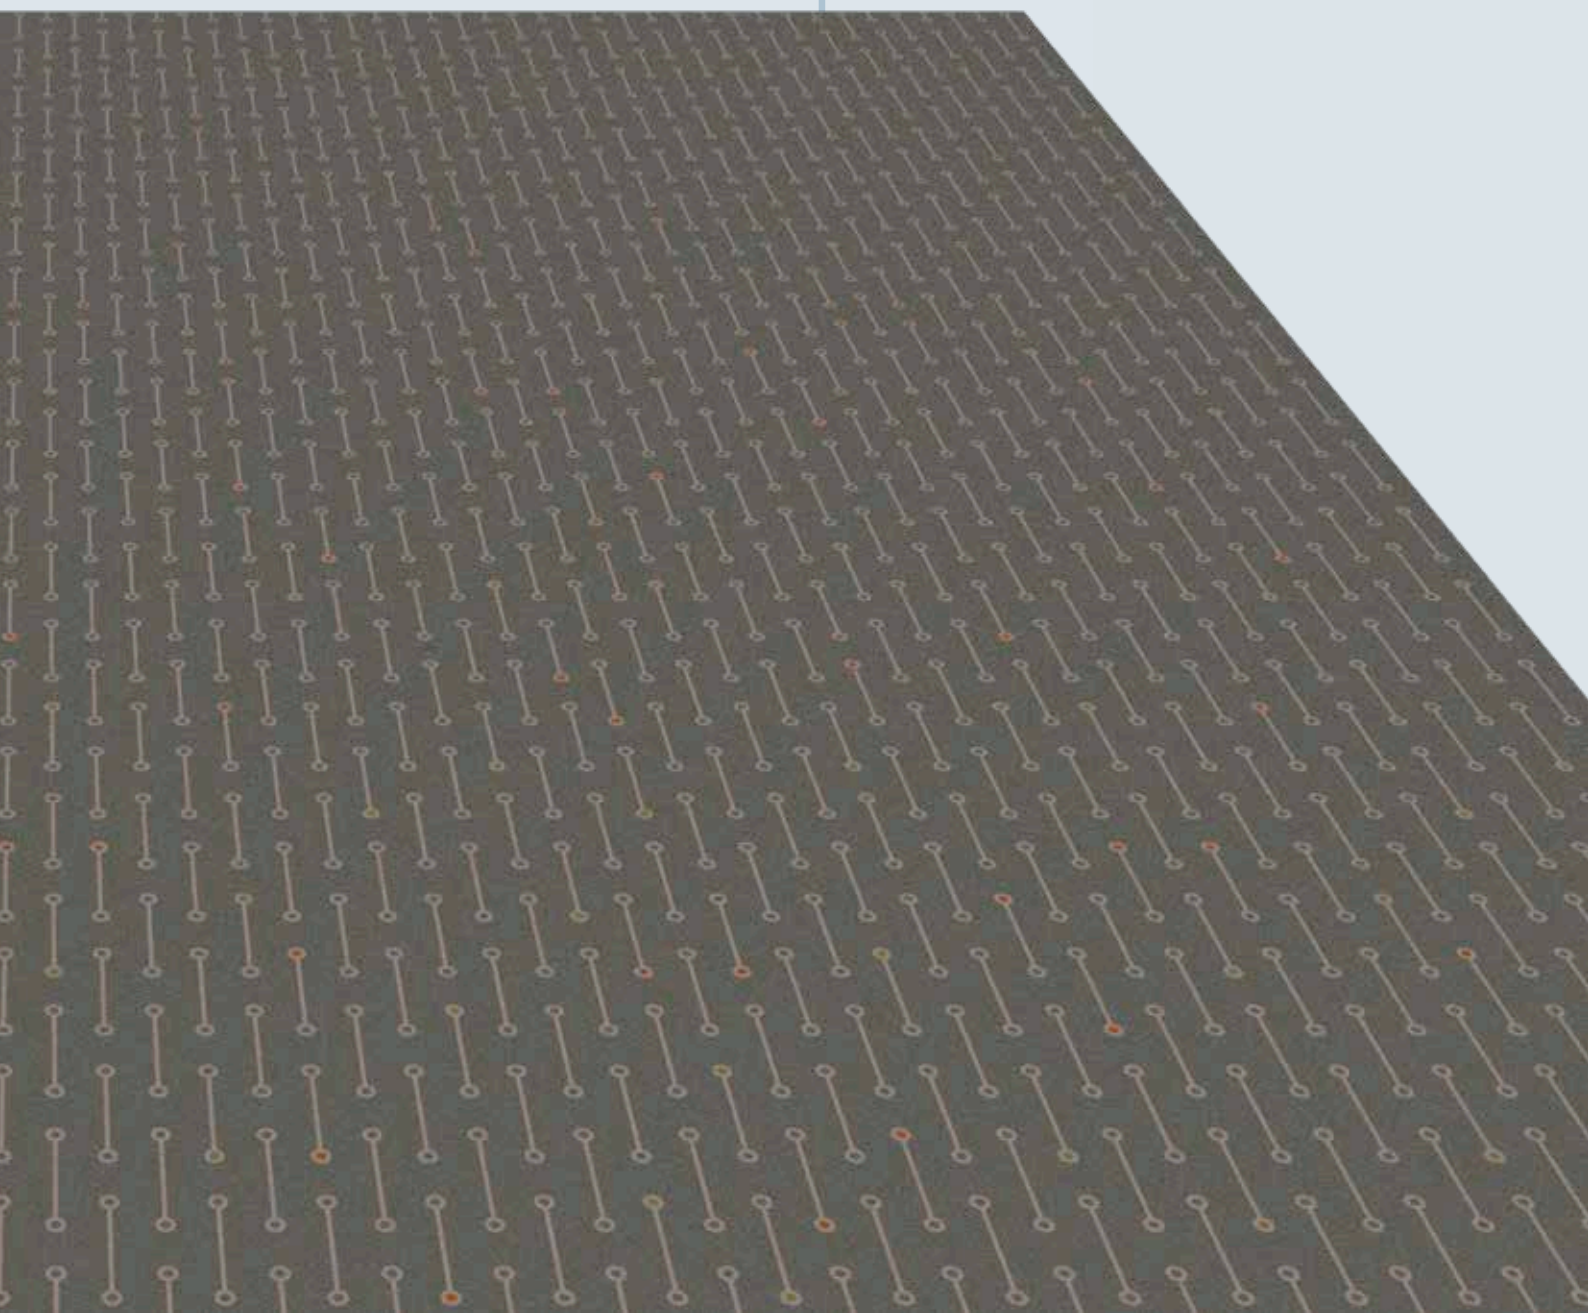

RF52951152 - [R, C]

RF52751153 - [R, C]

RF52751155 - [R, C]

RF52951156 - [R, C]