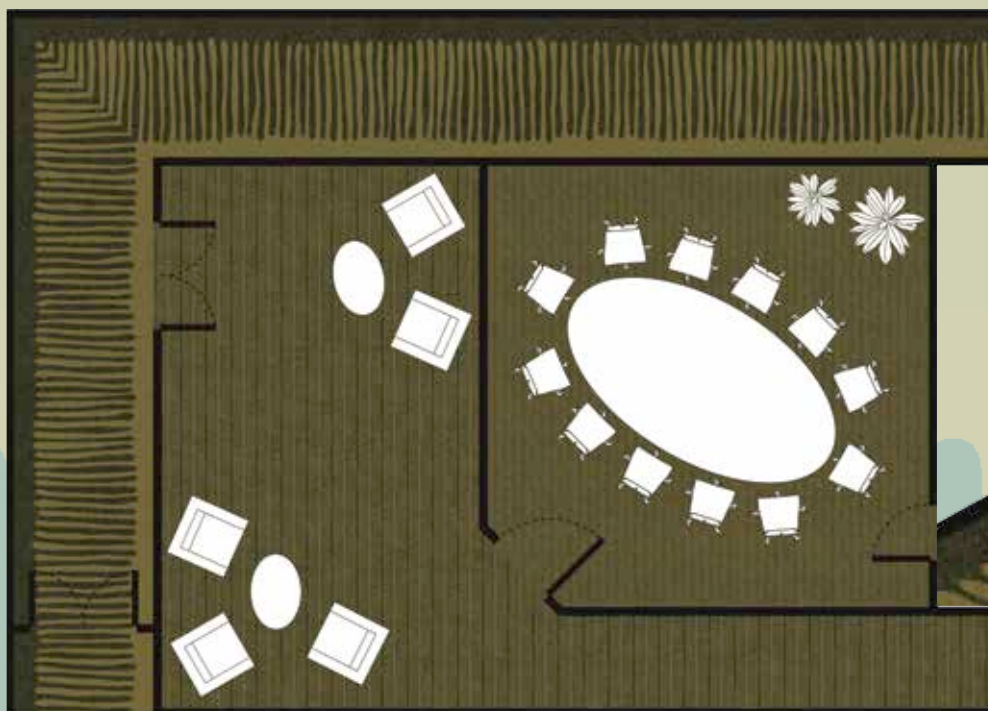

RF52951094S
RF52951094L
RF52951094C