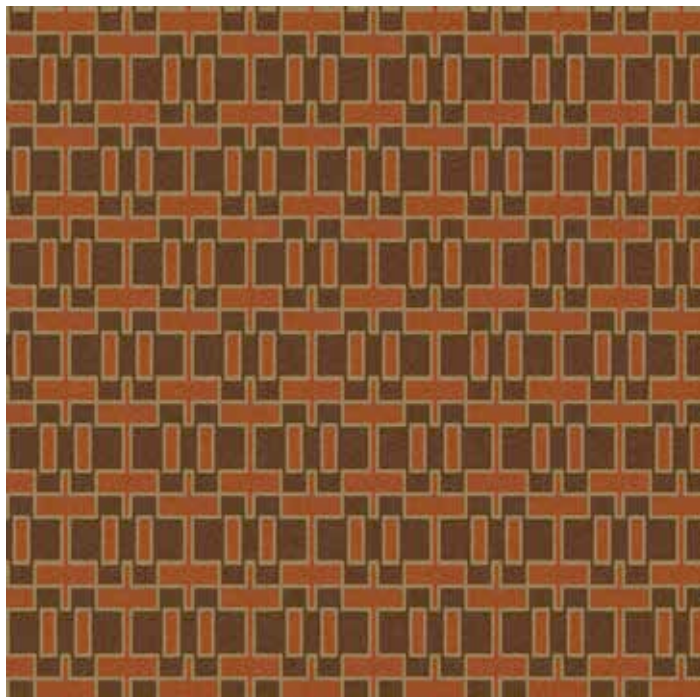

RF52951061M - [S, R, C]