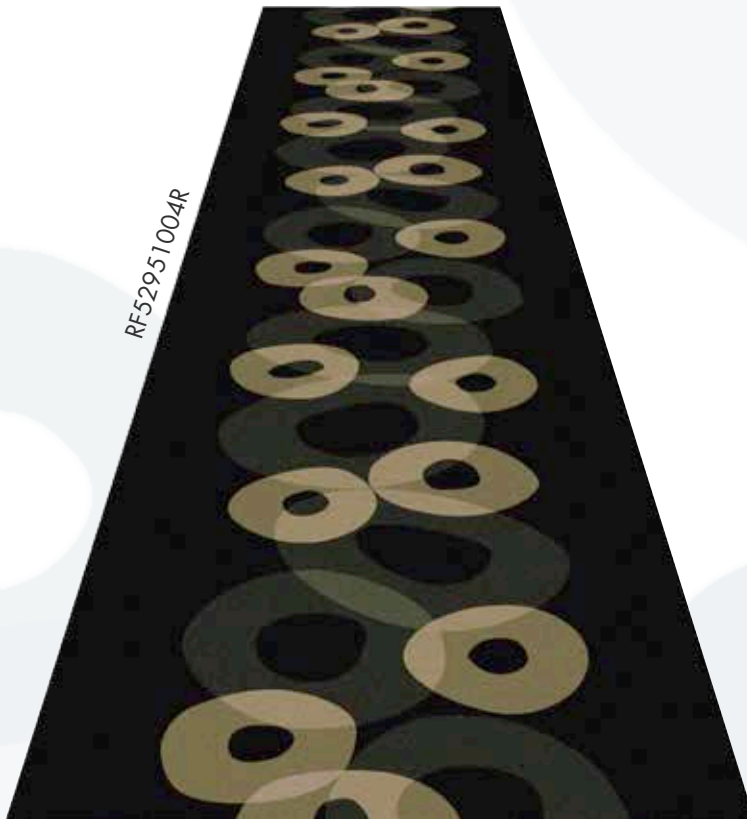

RF52951004R