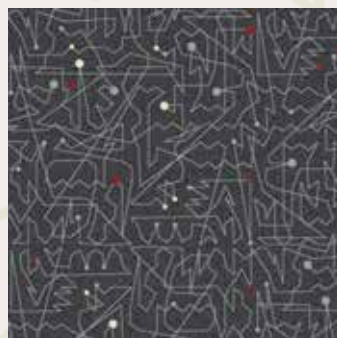

RF52201244M - [S, L, R, C]