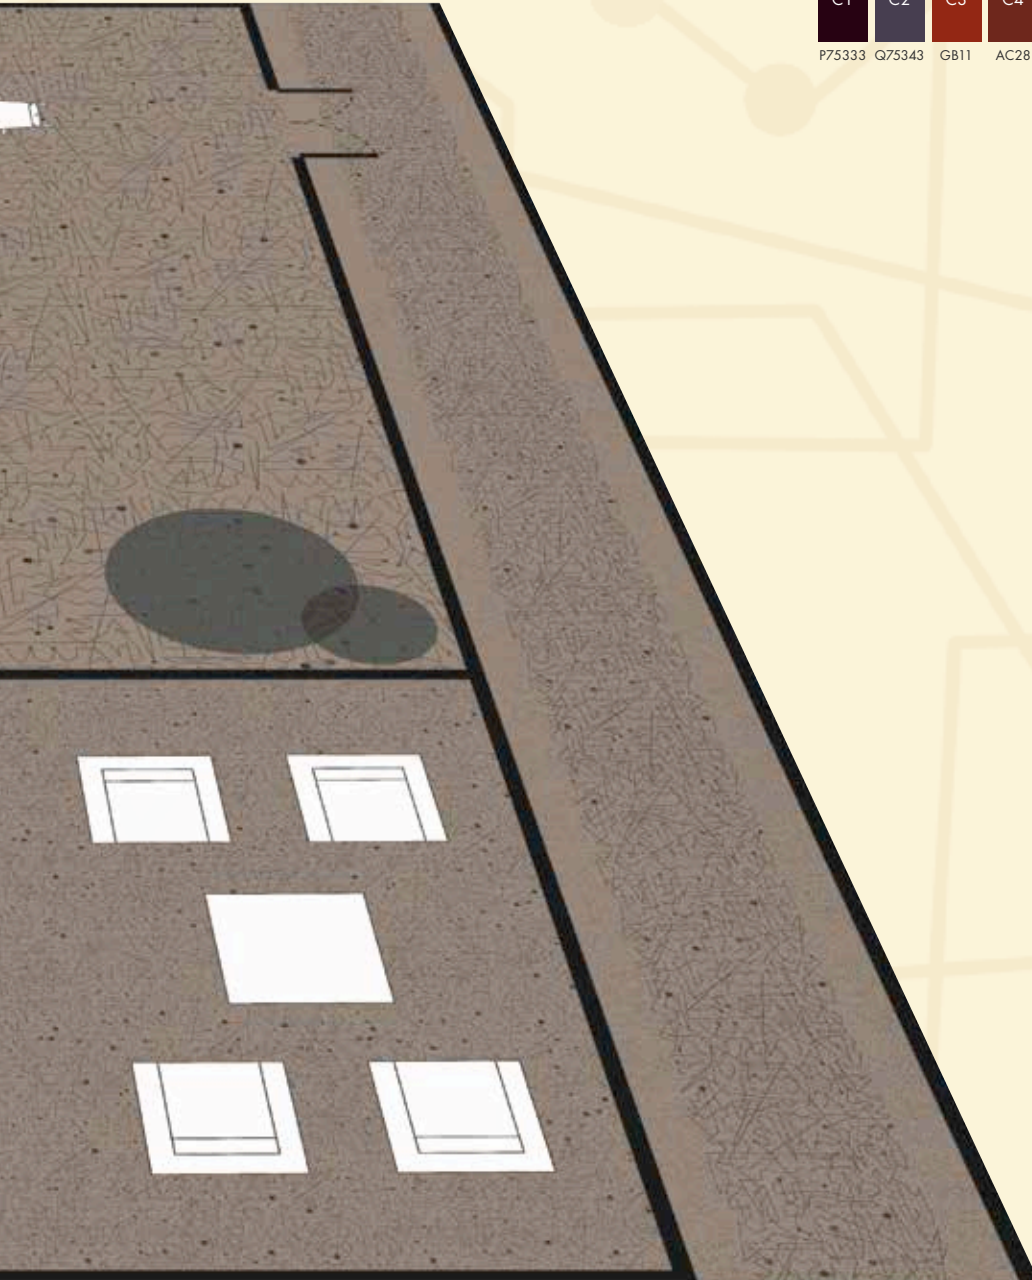

RF52951243R
RF52951243S
RF52951243M
RF52951243H