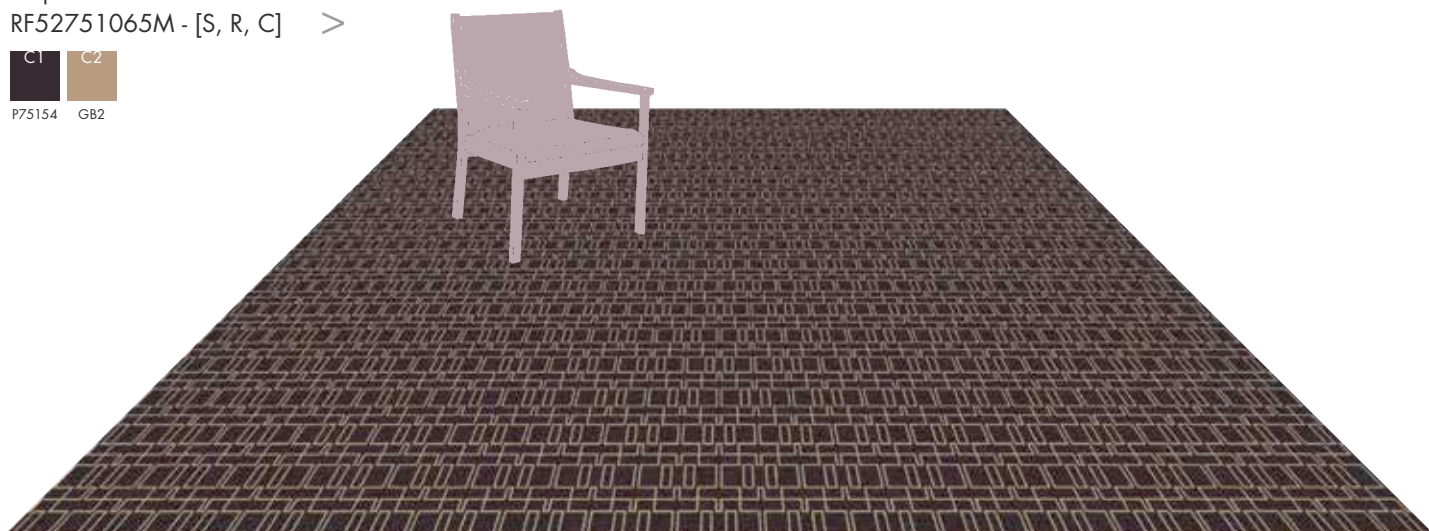

Purple
RF52751065M - [S, R, C] >

P75154 GB2