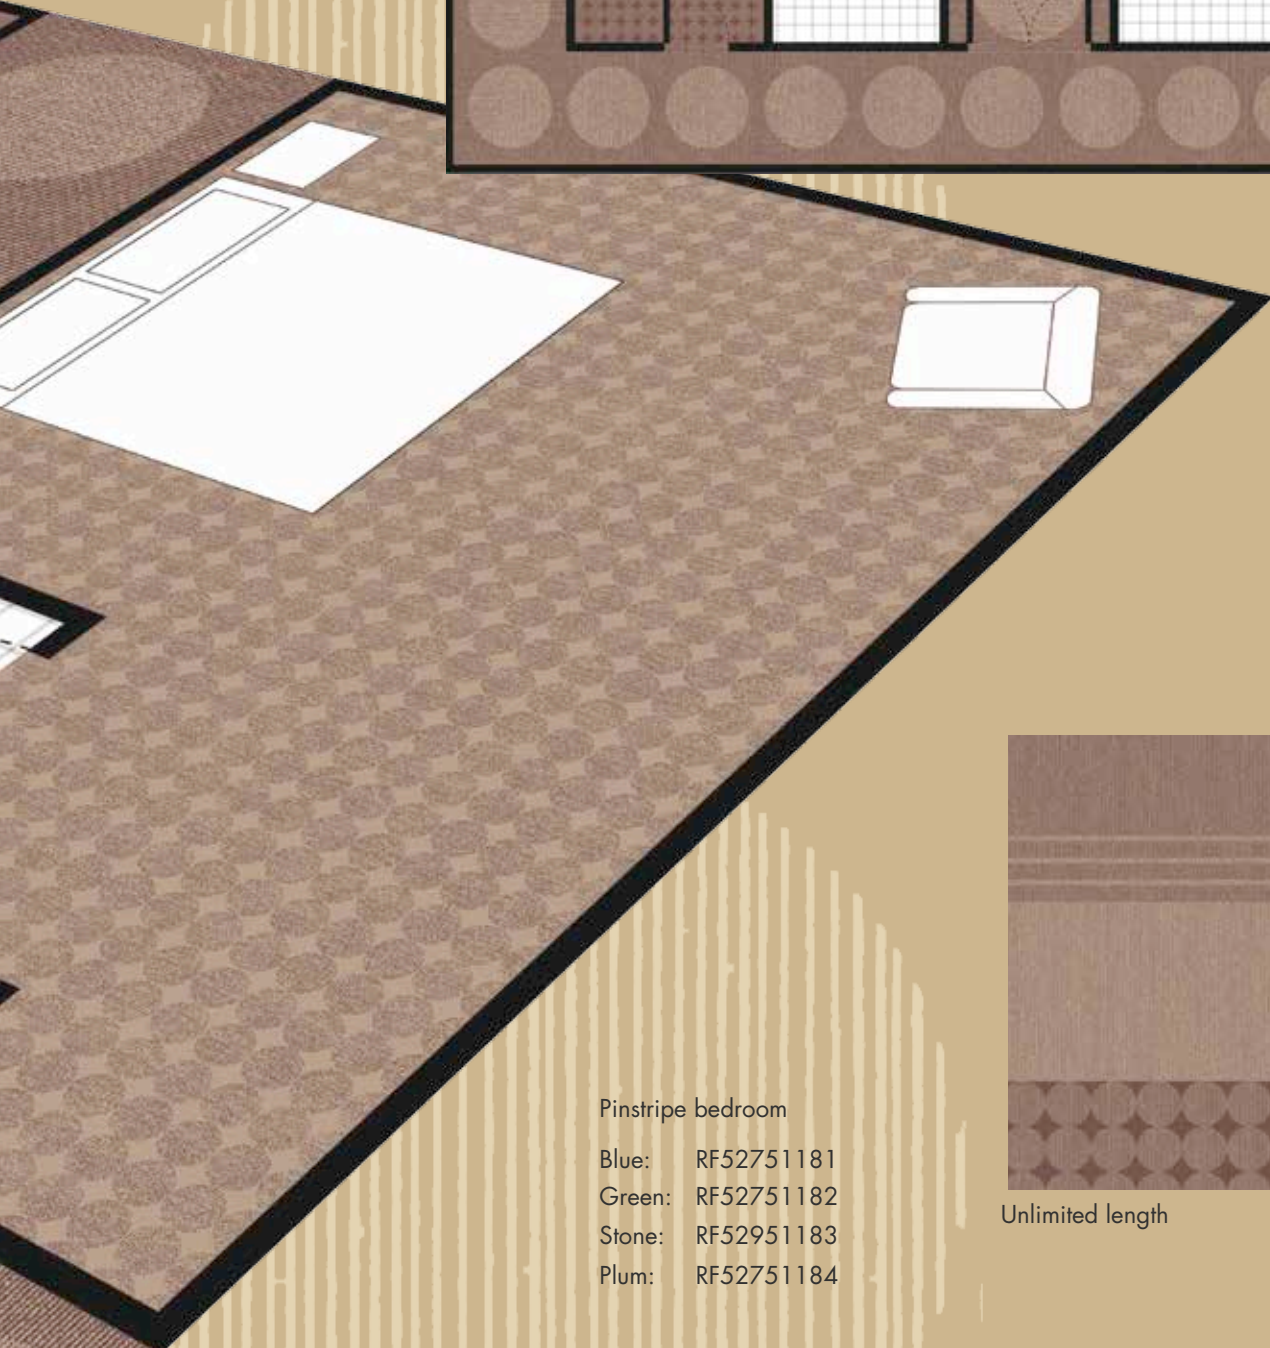

Plum
RF52751184

C1	C2
P75130	P75105

- Pinstripe bedroom
- Blue: RF52751181
- Green: RF52751182
- Stone: RF52951183
- Plum: RF52751184

Unlimited length