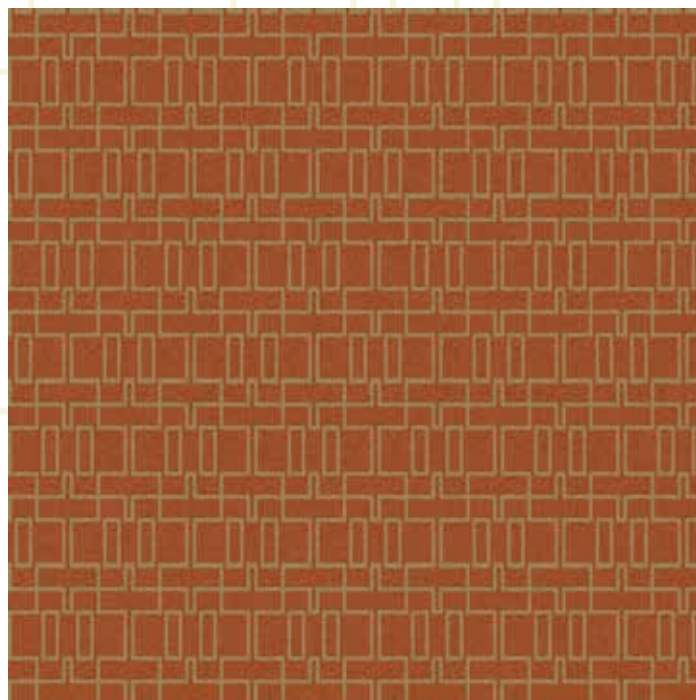

RF52951068M - [S, R, C]

P95372 P95005