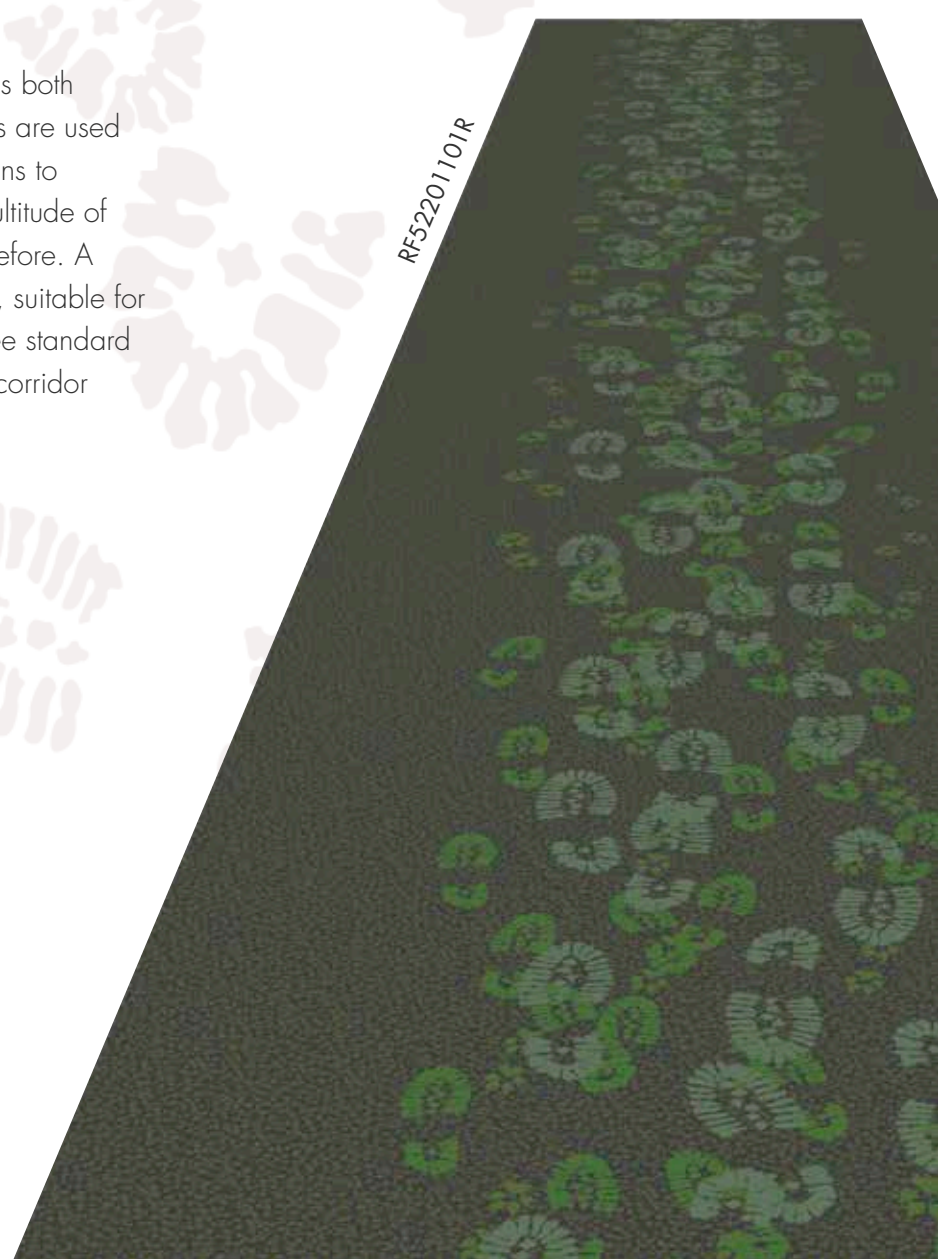

Standard colourways: Earth, green and purple

Scale repeat: 195.1 x 195.1 cm  
 Runner: 133.0 x 731.5 cm  
 Corridor: 200.0 x 731.5 cm

Purple

< RF52751103 - [R, C]

RF52201101R

RF52951102