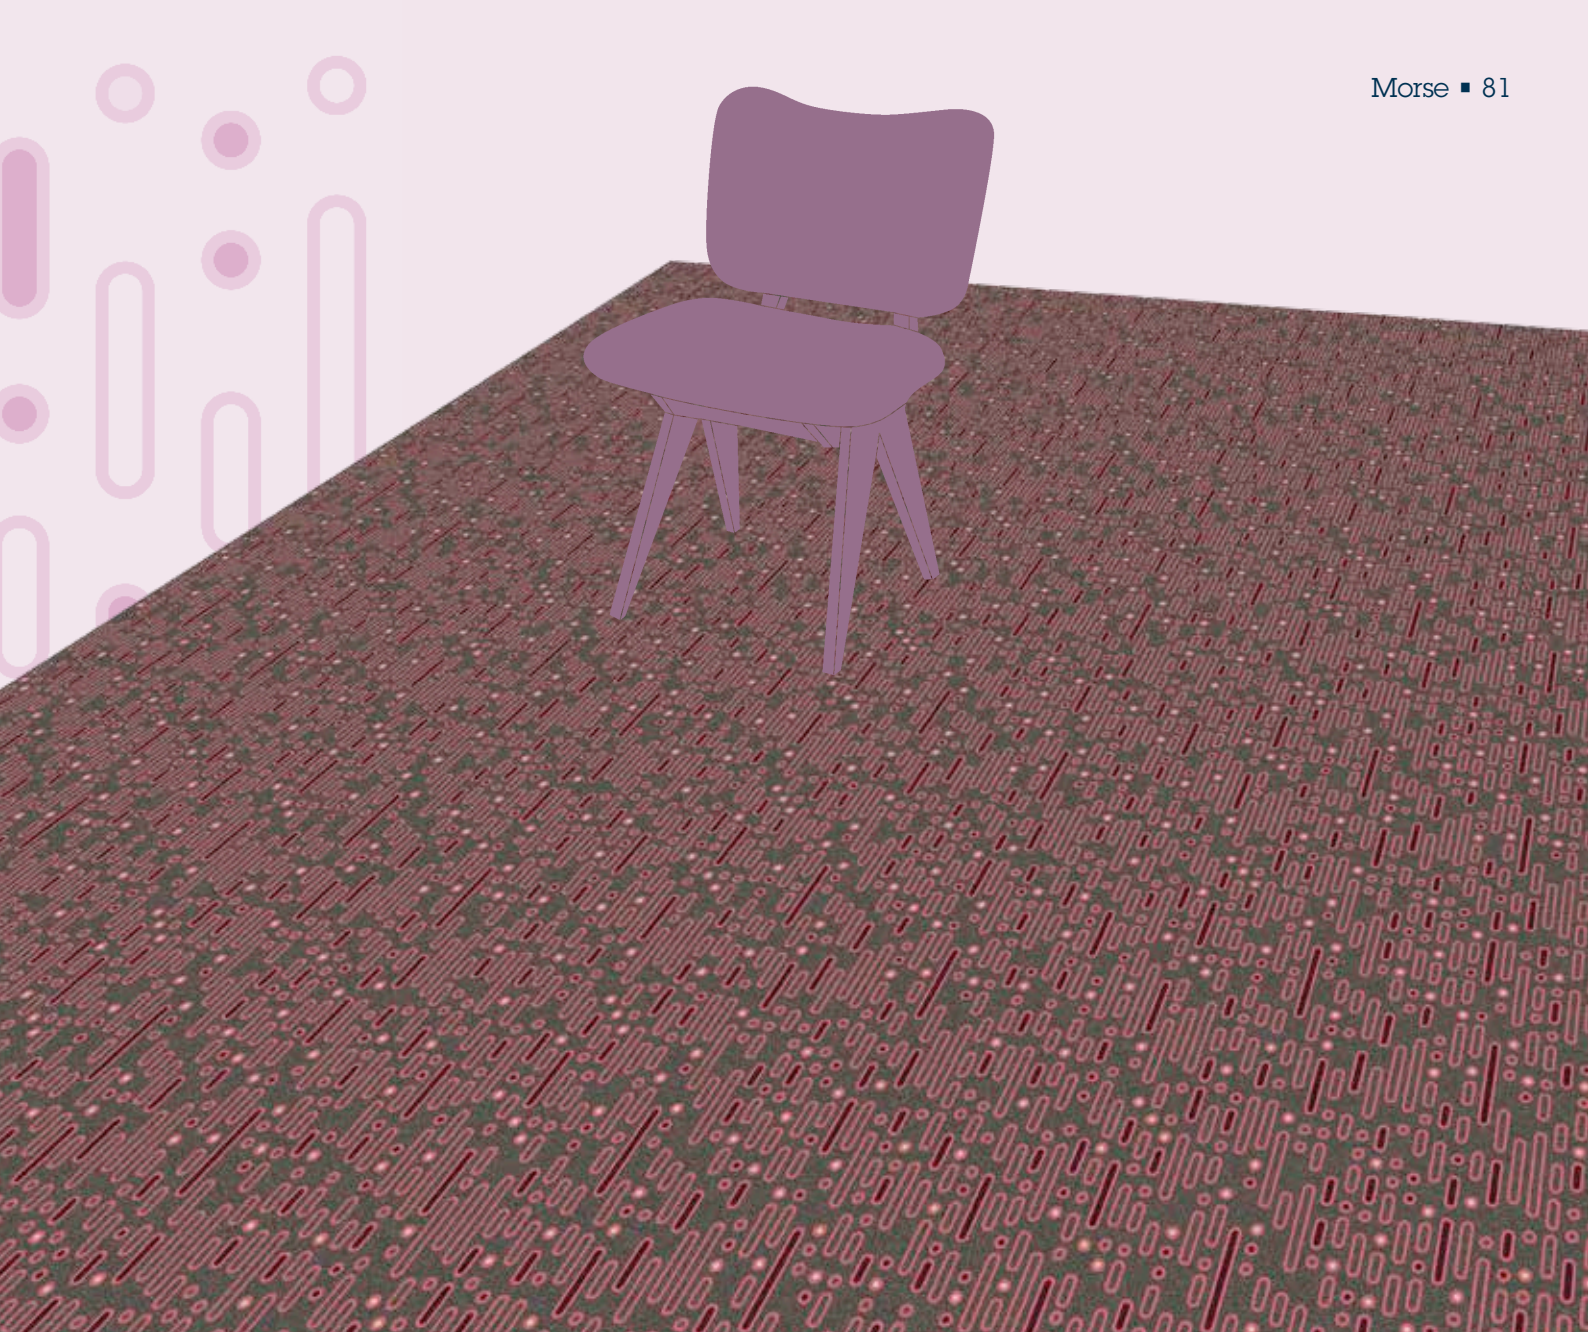

RF52751143R