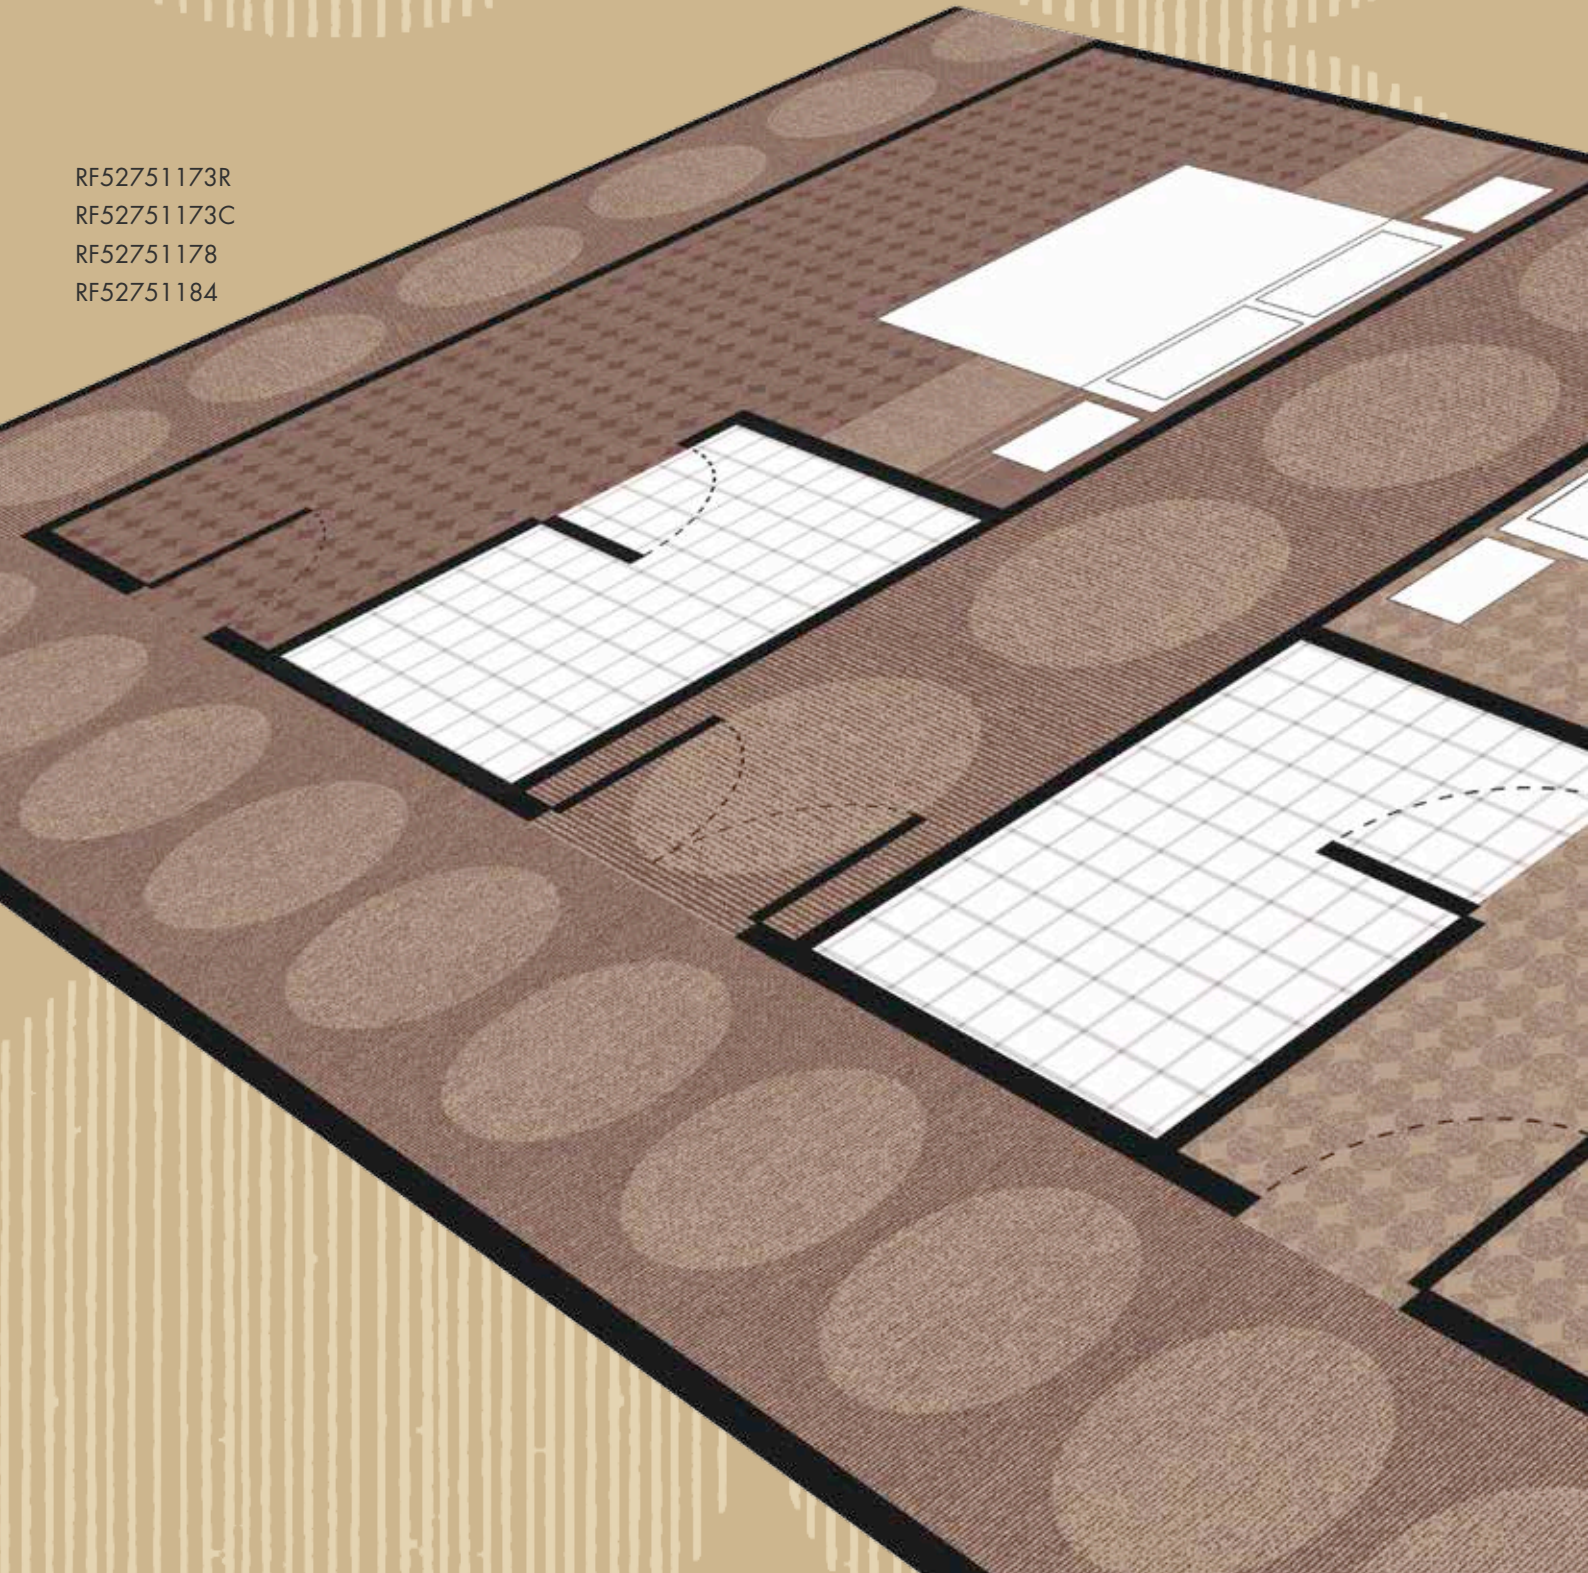

RF52751173R
RF52751173C
RF52751178
RF52751184