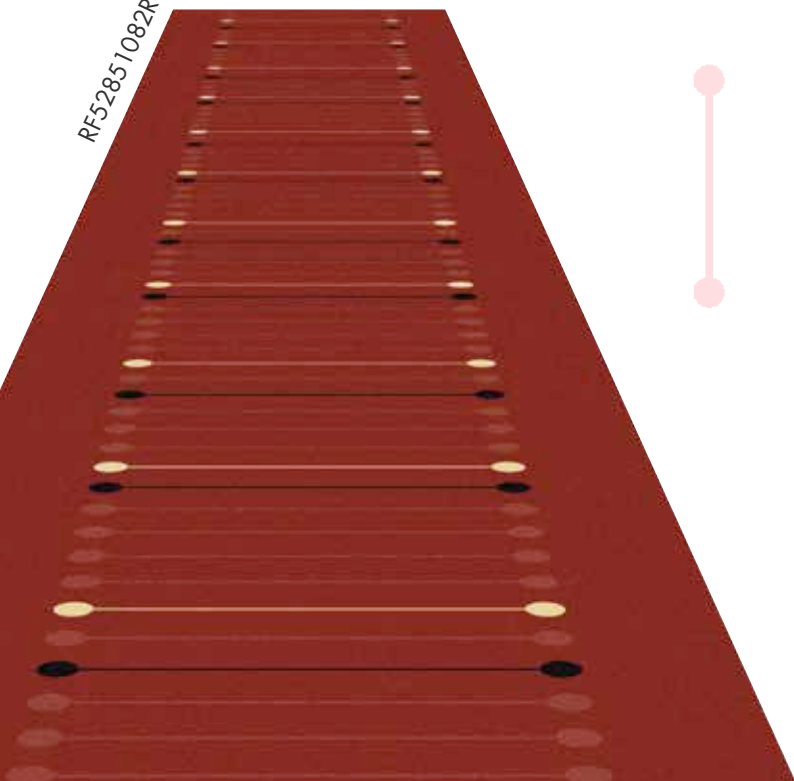

RF52851082R