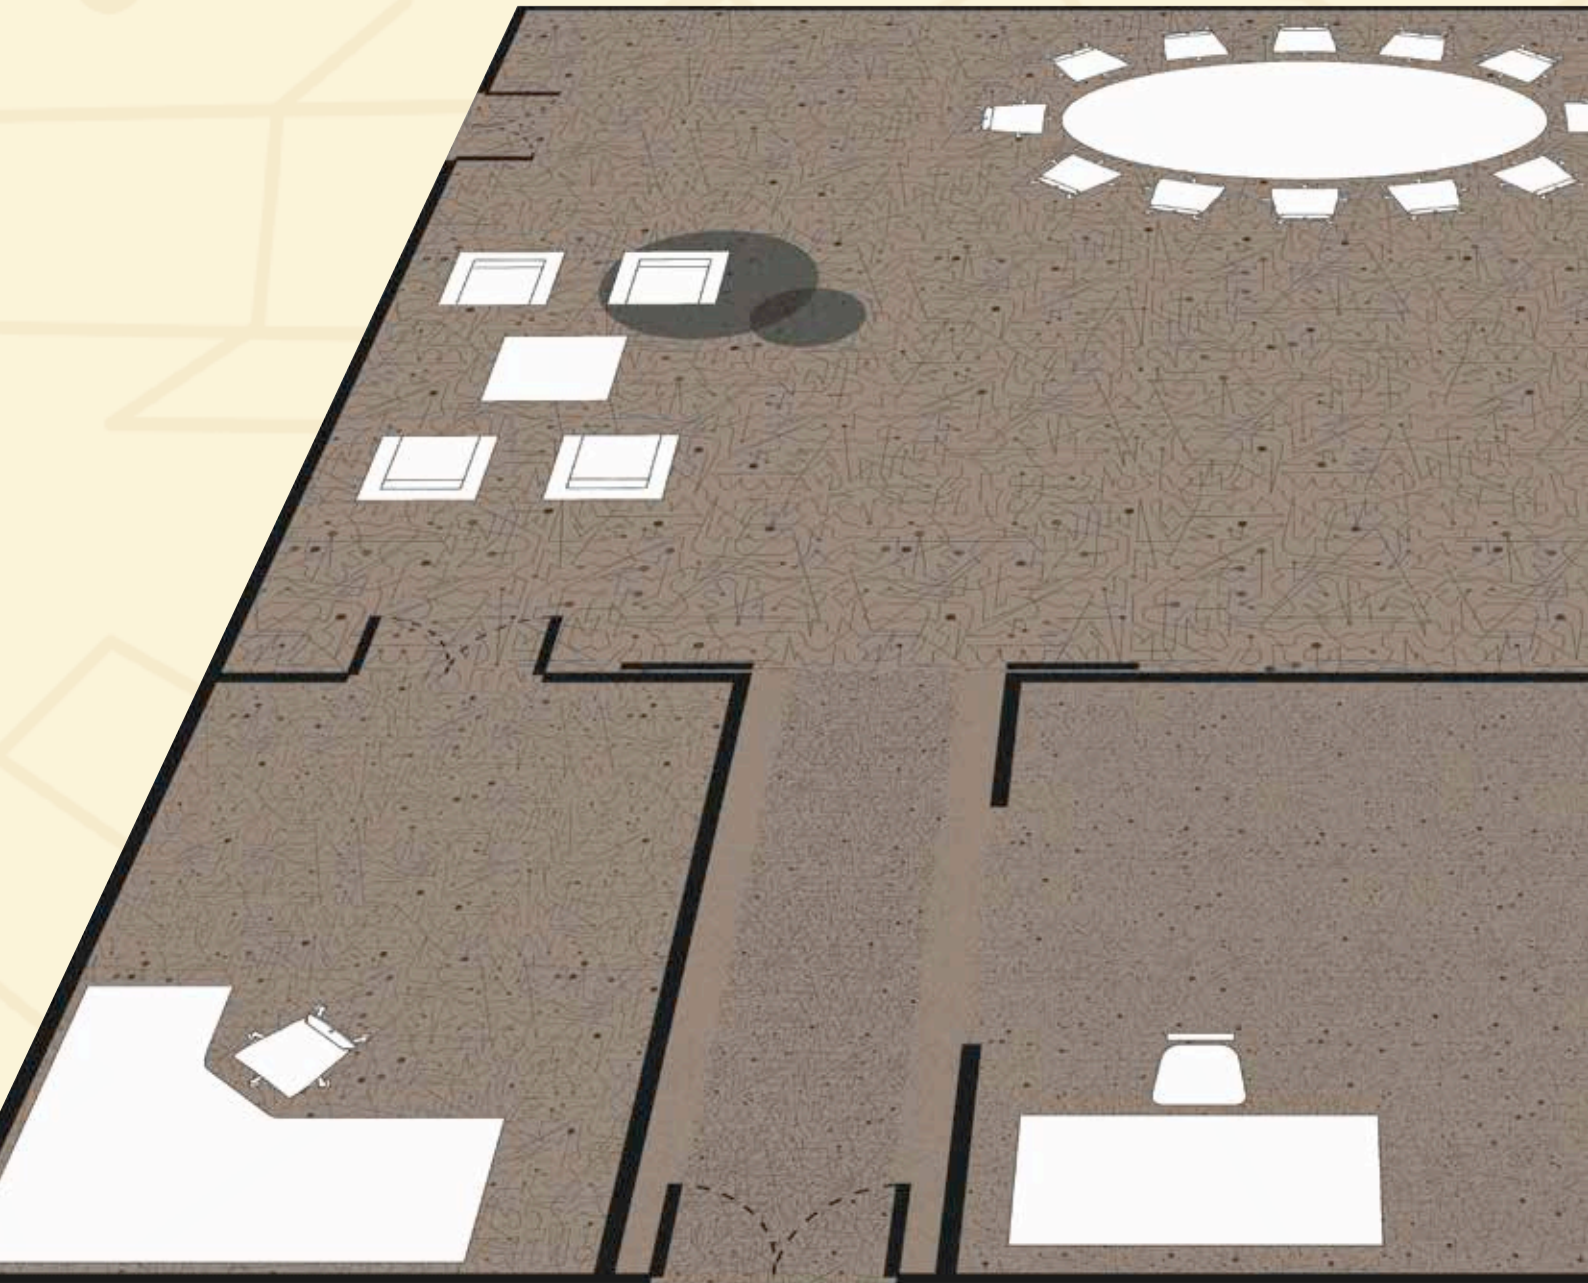

Deep Berries

Green