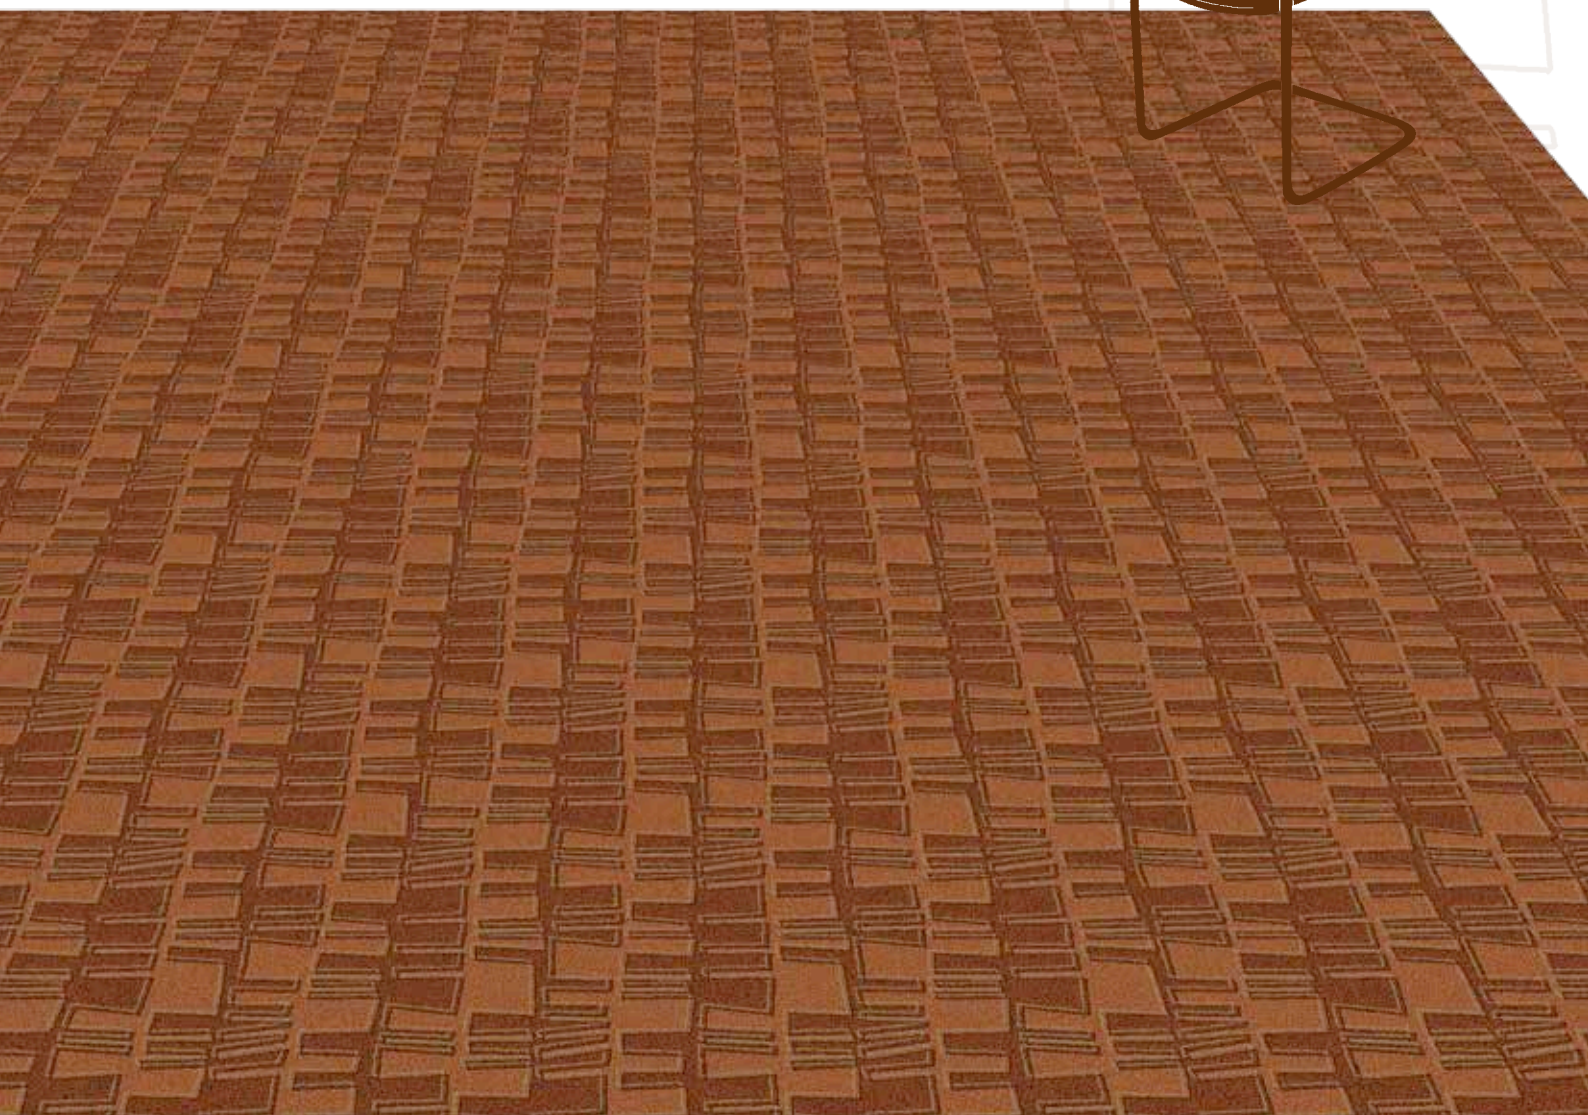

Grey

RF52201160 - [R, C]

Stone

RF52951161 - [R, C]

Rust
RF52951159 - [R, C]