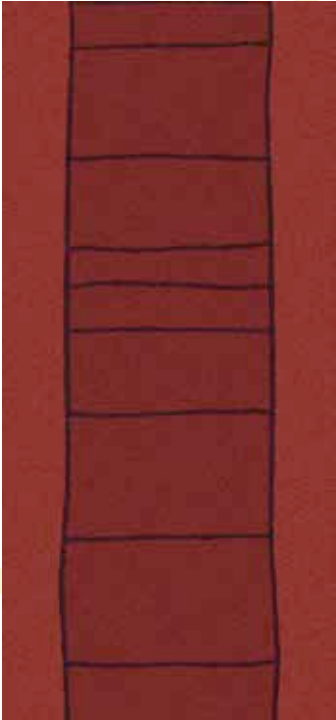

Standard colourways: Blue, gold, green, stone and red

Scale repeat: 78.2 x 71.9 cm

Runner: 133.0 x 391.6 cm

Corridor: 200.0 x 391.6 cm

Green

RF52951015 - [R, C]

C1	C2	C3
GB8	GB7	AC23

RF52751012R