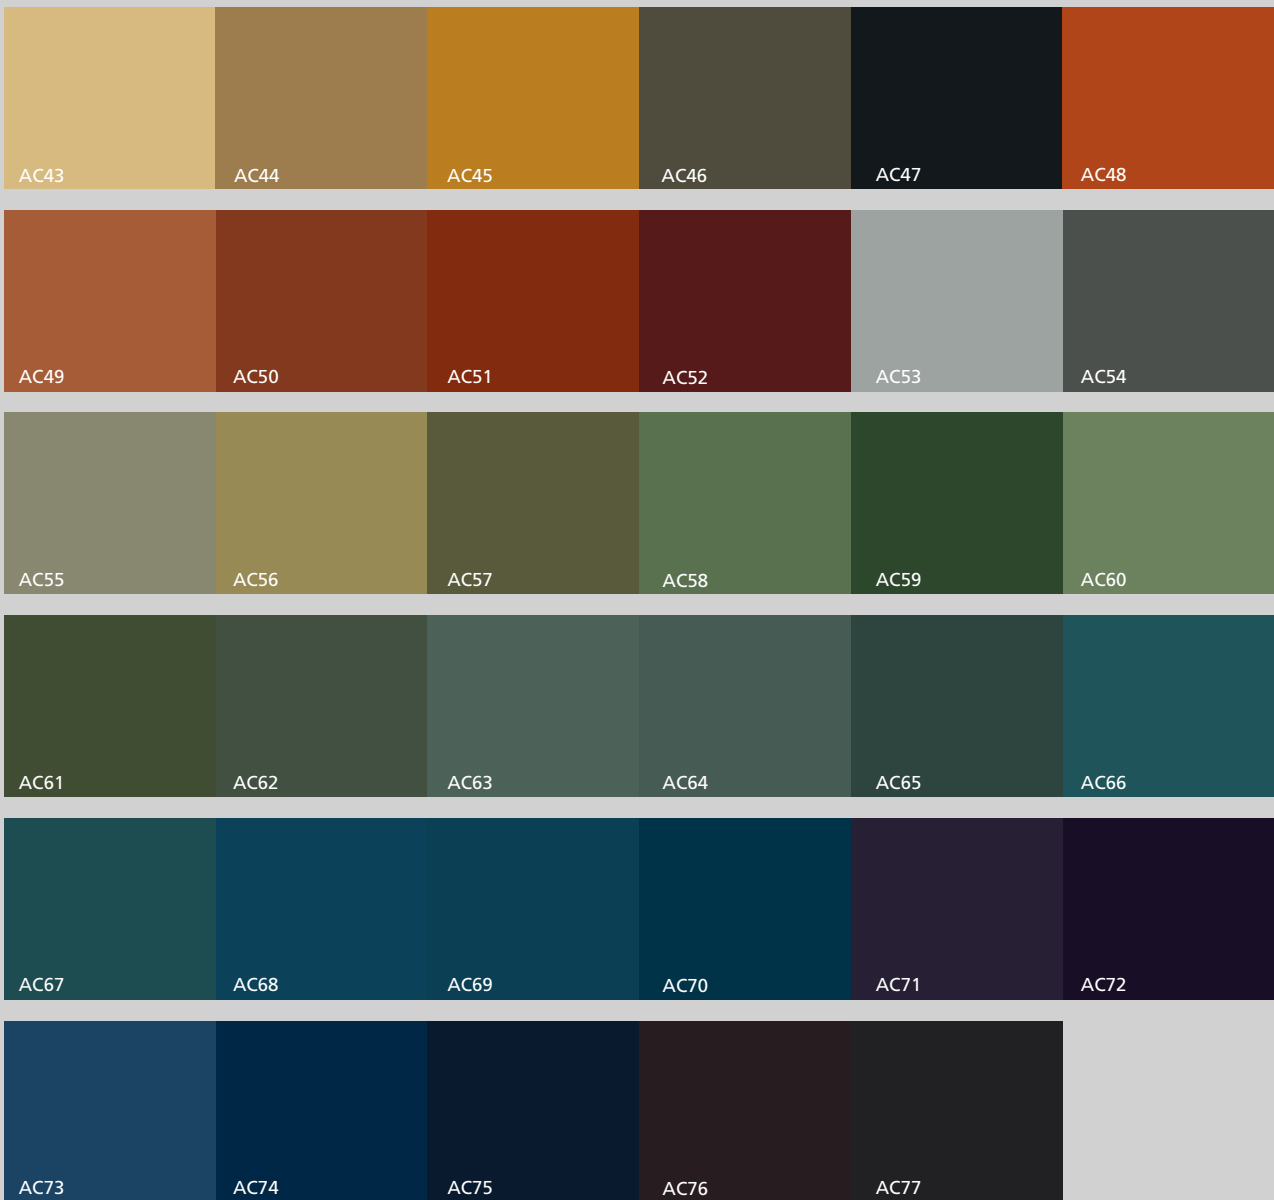

To assist with your colour selection you can obtain samples of 'Colour Shades' from ege. These are available as 1 x 1 m sample pieces which show all the 'Colour Shades' in carpet format. One set of 'Colour Shades' is available for each of our standard keys and also on each of our carpet qualities except Highline 630. These samples can be ordered directly via your normal ege contact person.

Visual Texture by Conran & Partners offers the widest colour selection of any ege collection launched so far. It is advisable to utilise the ege field design services to assist you with any recolourations of this collection, simply contact your local ege office for help.

Colour Shades 5220

RF52201300

1	P20384	P20383	P20382	K20049	P20031	P20029			
2	P20027	P20025	P20023	P20019	P20018	P20017	A20041		
3	P20003	P20005	P20006	P20061	P20062	P20067	P20069		
4	P20105	P20106	P20112	P20113	P20114	P20119	P20121	P20122	
5	P20127	P20133	P20148	P20147	P20365				
6	P20292	P20280	P20285						
7	P20040	P20242	P20290	P20057	P20355				
8	P20340	P20299	P20298	P20295	P20303				
9	P20309	P20307	P20324	P20330	P20262				
10	P20247	P20256	P20244	P20243	P20245	P20246			
11	P20248	P20189	P20191	P20199	P20178	P20206	P20213		
12	P20196	P20183	P20182	P20181	P20180	P20168	P20154	P20165	P20166
13	P20219	P20222	P20220	P20223	P20224				
14	P20230	P20232	P20225	P20228	P20216				
15	P20236	P20012	P20008	P20073	P20081	P20087			
16	P20072	P20086	P20092	P20099	P20094	P20102			