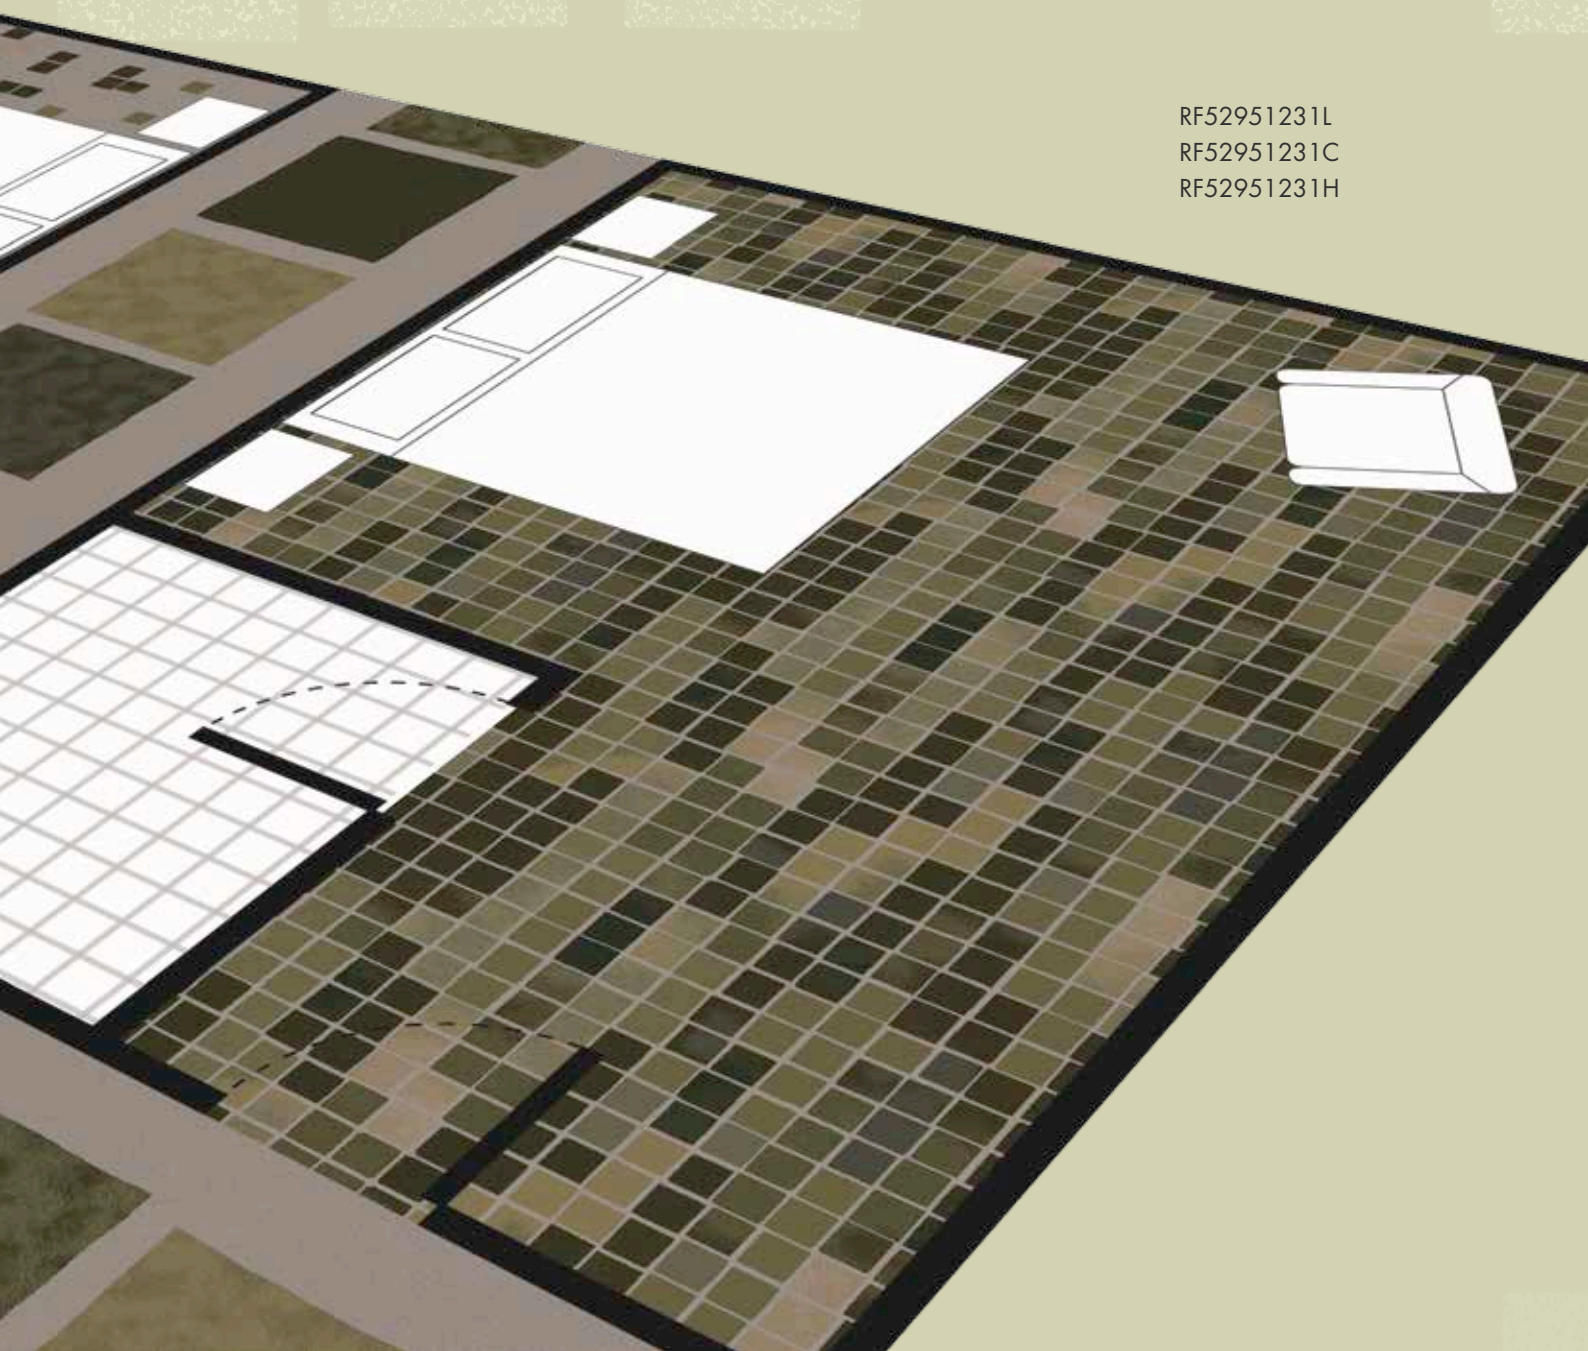

RF52951231H

C1	C2	C3	C4	C5	C6	C7
P95003	P95339	P95333	P95347	P95263	P95266	P95286

Unlimited length

RF52951231L
RF52951231C
RF52951231H