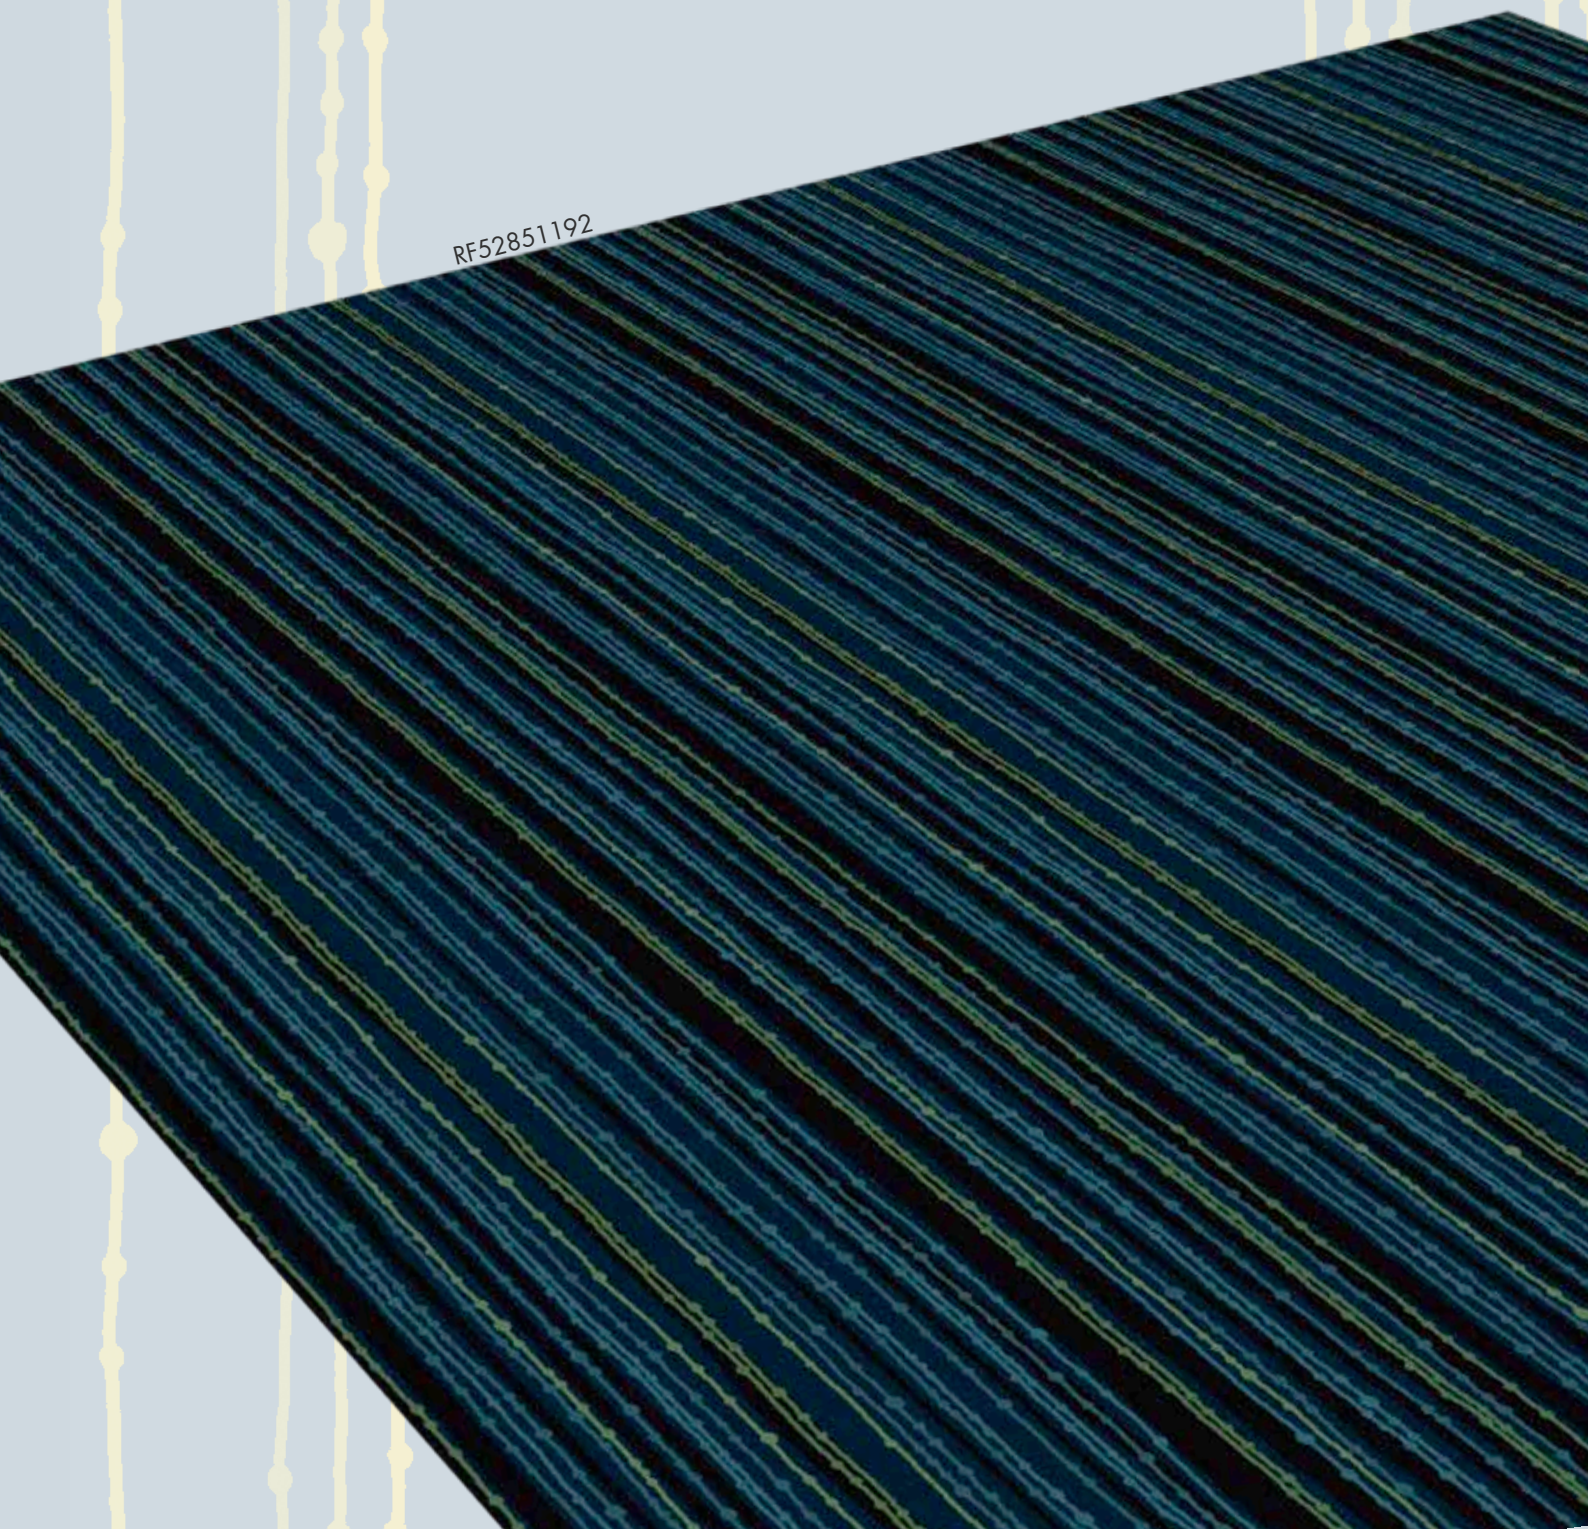

RF52851192