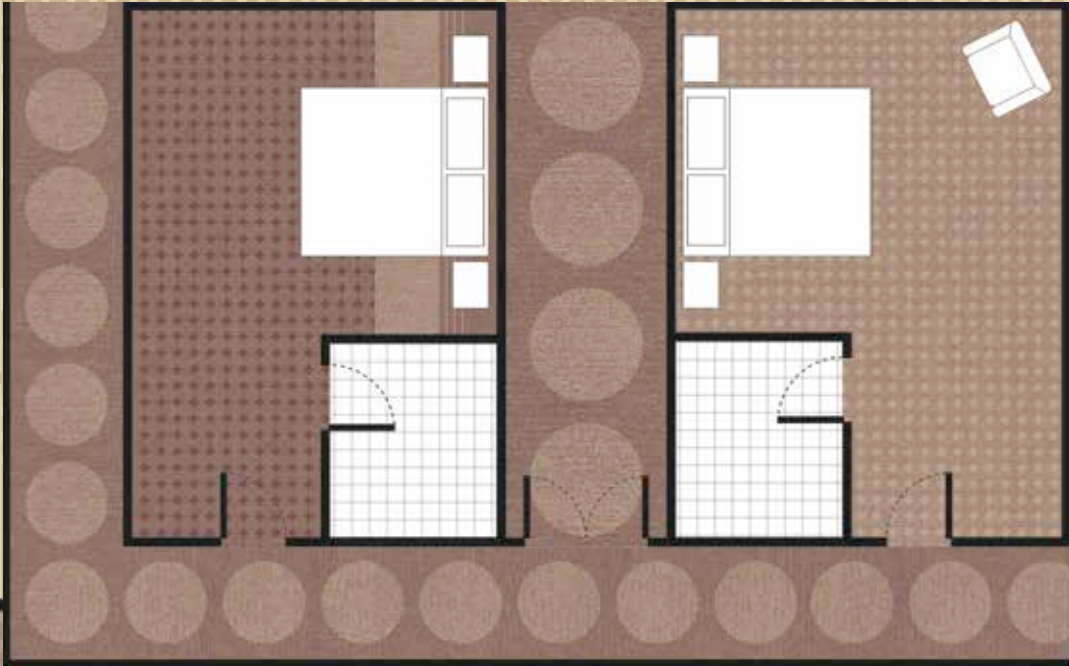

Plum
RF52751184

C1	C2
P75130	P75105

- Pinstripe bedroom
- Blue: RF52751181
- Green: RF52751182
- Stone: RF52951183
- Plum: RF52751184

Unlimited length