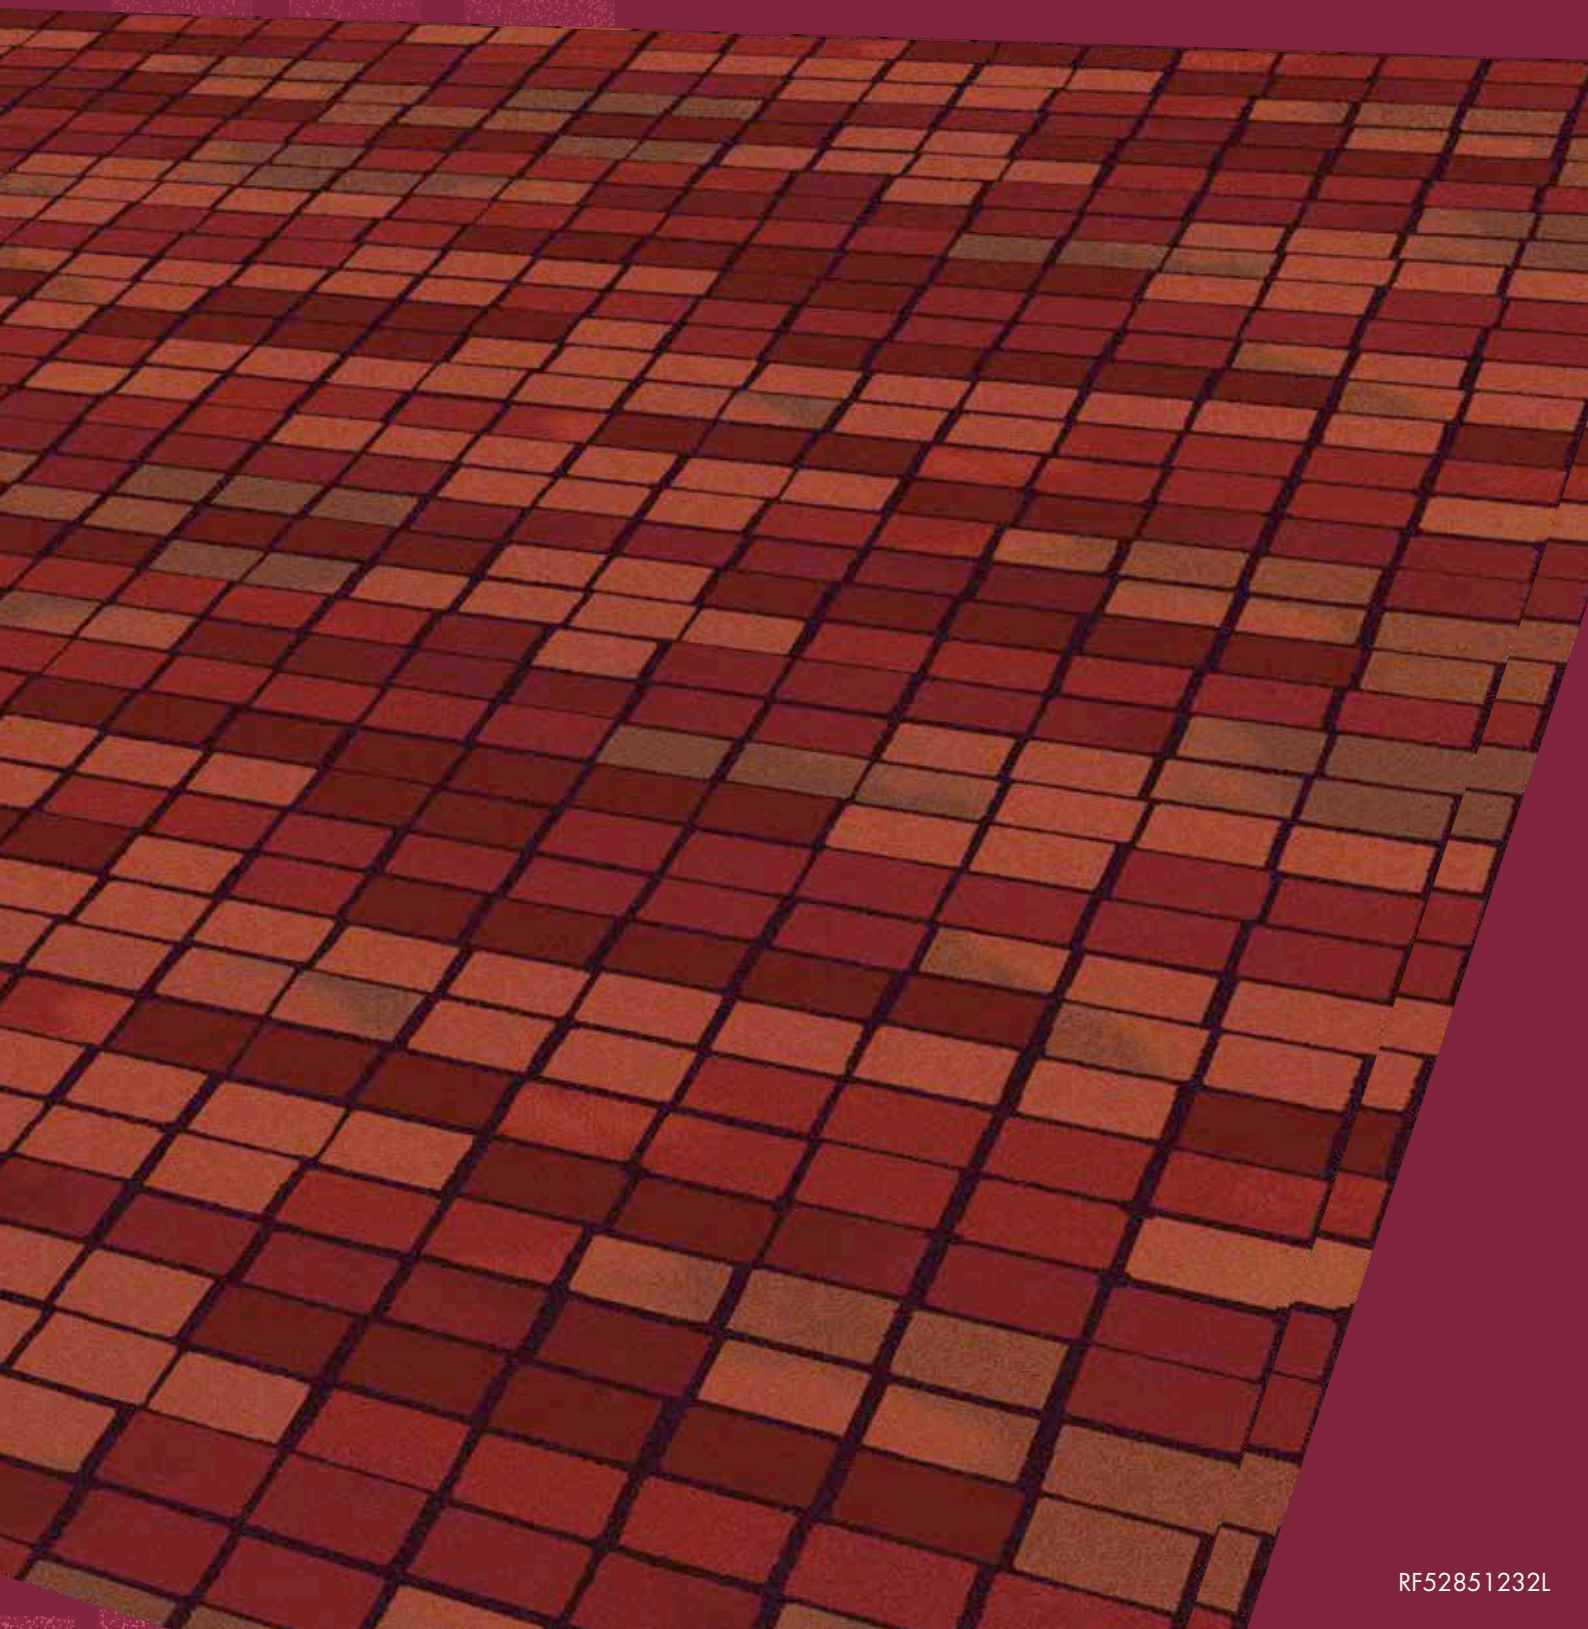

When recoloring the Mosaic design, please choose:
– ege Colour Shades for the natural shimmering look
– Basic and accent colours for solid tiles.