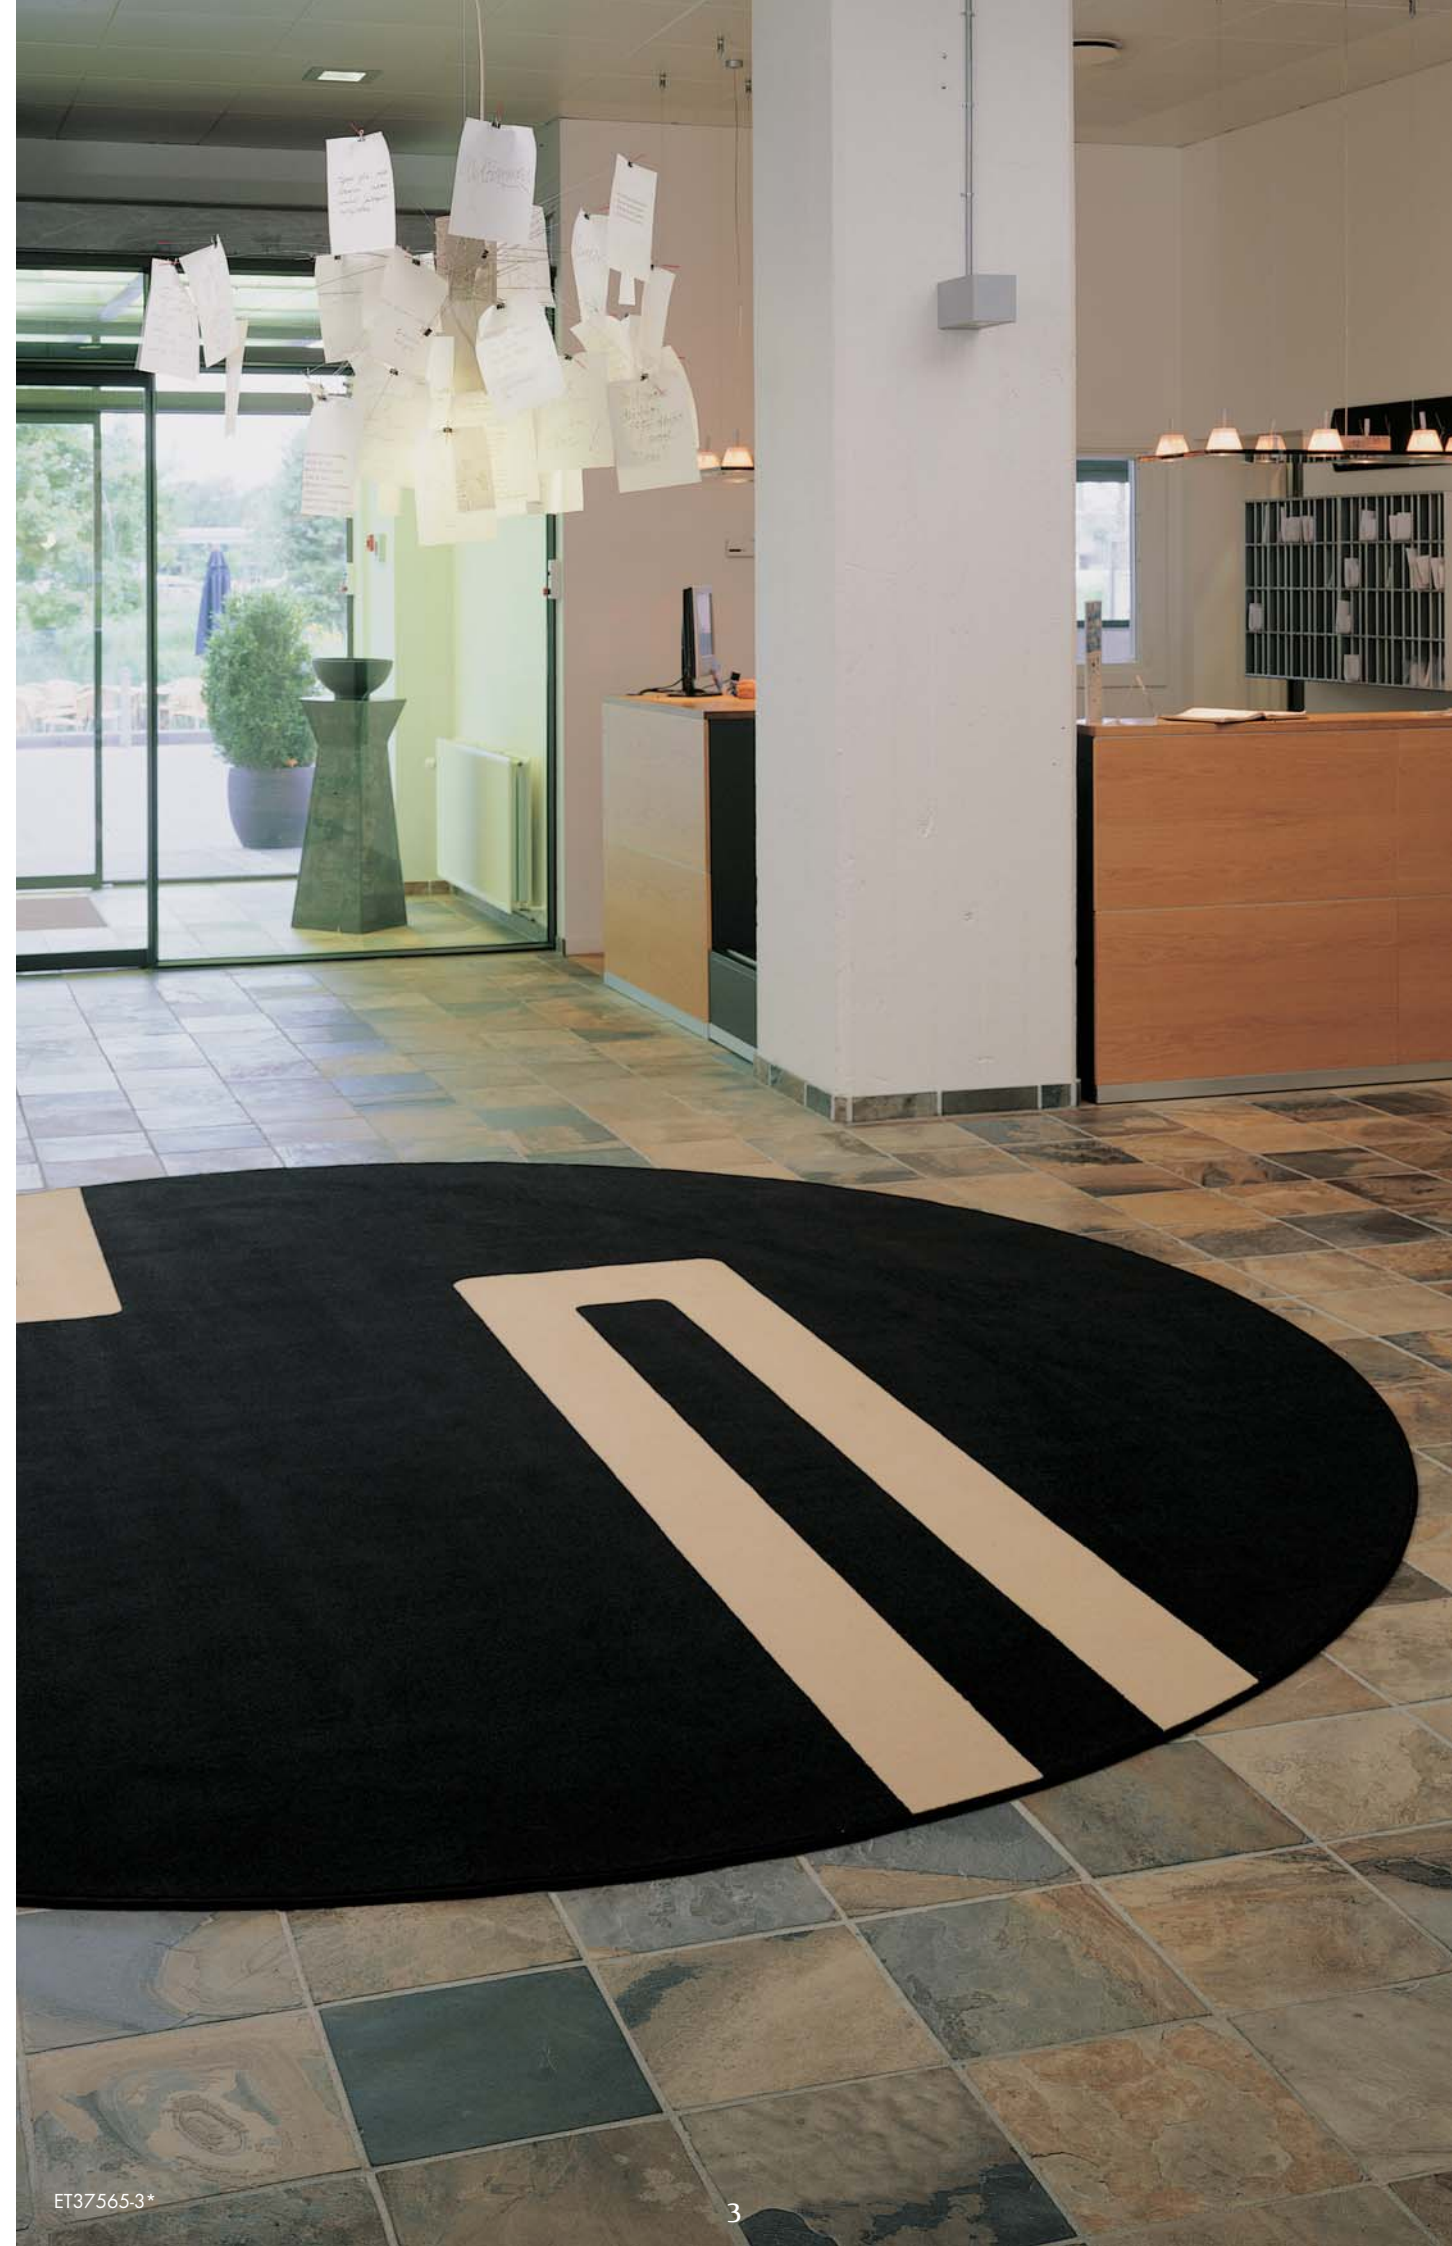

Large area rugs

Decorate the entire room or just a part of it. Choose designs that complement the interior - the style is up to you. Large area rugs create atmosphere and shape in both hotel and office surroundings.

Choose from the hundreds of standard designs in our collections or create your individual design by changing colours. You can even brief us on your own design idea. Whatever you have in mind, ege® has got the carpet to make it real.

The large area rugs by ege® are supplied in a 4-metre width in the length of your choice.

Designs from our standard collections

- No minimum order requirements
- Orders are dispatched within 2 weeks

Special designs

- 200 m² minimum order, split into various designs
- Orders are dispatched within 3 weeks

Please contact your ege® consultant for further information.