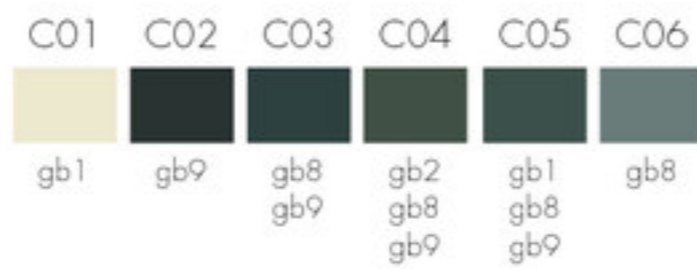

From space

RF5222067S (w: 48,8 cm x l: 36,6 cm)
RF5222067M (w: 97,5 cm x l: 73,2 cm)
RF5222067L (w: 195,5 cm x l: 146,3 cm)