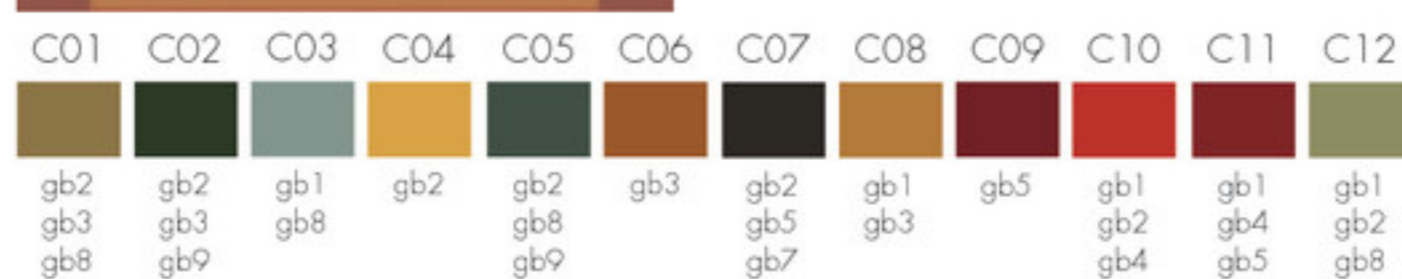

RF5222 - 122/123/124