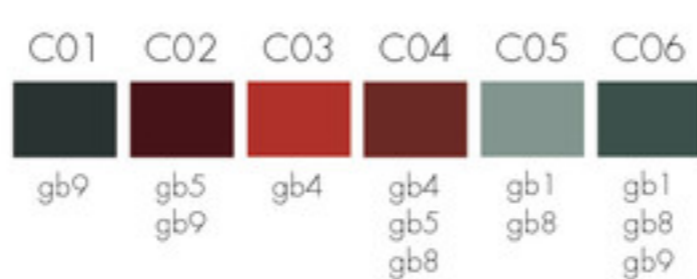

In the dream large wells of coloured water appear under the hot, intense sun. Everything seems pleasingly full and calm. The orange colour vibrates on the surfaces, conveying a stimulating and energising sensation.

Electronic laguna

- RF5222073S (w: 48,8 cm x l: 48,9 cm)
- RF5222073M (w: 98,5 cm x l: 97,8 cm)
- RF5222073L (w: 196,8 cm x l: 195,6 cm)
- RF5222073XL (w: 400,0 cm x l: 391,2 cm)

Shores

- RF5222052S (w: 48,8 cm x l: 32,5 cm)
- RF5222052M (w: 97,8 cm x l: 65,0 cm)
- RF5222052L (w: 195,6 cm x l: 130,1 cm)