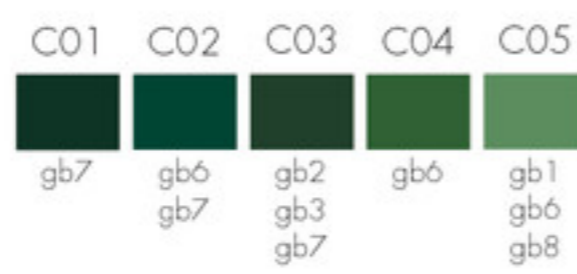

Walkways

RF5222064S

(w: 32,5 cm x l: 32,5 cm)

RF5222064M

(w: 49,0 cm x l: 49,0 cm)

RF5222064L

(w: 98,0 cm x l: 98,0 cm)