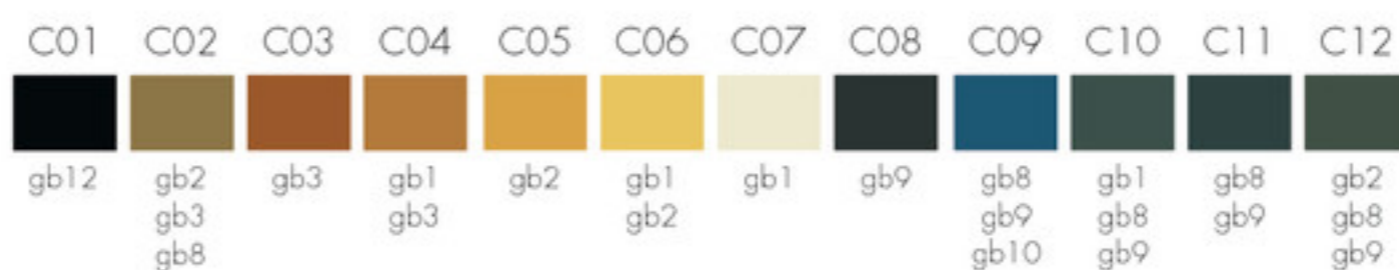

RF5222103S (w: 24,4 cm x l: 18,3 cm)
RF5222103M (w: 48,8 cm x l: 36,6 cm)
RF5222103L (w: 195,1 cm x l: 146,3 cm)

RF5222102S (w: 24,4 cm x l: 18,3 cm)
RF5222102M (w: 48,8 cm x l: 36,6 cm)
RF5222102L (w: 195,1 cm x l: 146,3 cm)

RF5222037S (w: 48,0 cm x l: 45,0 cm)
RF5222037M (w: 97,5 cm x l: 91,5 cm)
RF5222037L (w: 400,0 cm x l: 365,8 cm)

RF5222076S (w: 48,8 cm x l: 48,9 cm)
RF5222076M (w: 98,5 cm x l: 97,8 cm)
RF5222076L (w: 196,8 cm x l: 195,6 cm)
RF5222076XL (w: 400,0 cm x l: 391,2 cm)

RF5222067S (w: 48,8 cm x l: 36,6 cm)
RF5222067M (w: 97,5 cm x l: 73,2 cm)
RF5222067L (w: 195,5 cm x l: 146,3 cm)