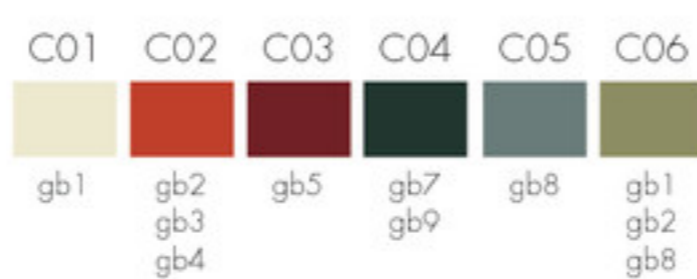

Shores

- RF5222052S (w: 48,8 cm x l: 32,5 cm)
- RF5222052M (w: 97,8 cm x l: 65,0 cm)
- RF5222052L (w: 195,6 cm x l: 130,1 cm)