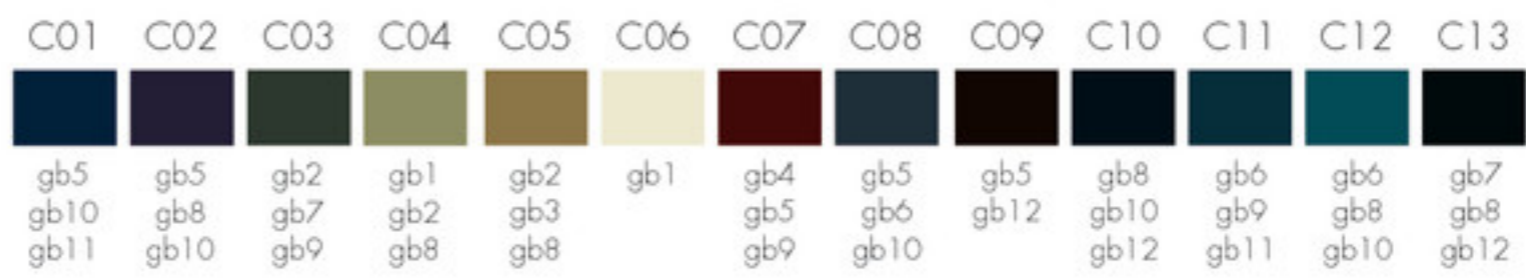

Electronic laguna

RF5222076S (w: 48,8 cm x l: 48,9 cm)
RF5222076M (w: 98,5 cm x l: 97,8 cm)
RF5222076L (w: 196,8 cm x l: 195,6 cm)
RF5222076XL (w: 400,0 cm x l: 391,2 cm)