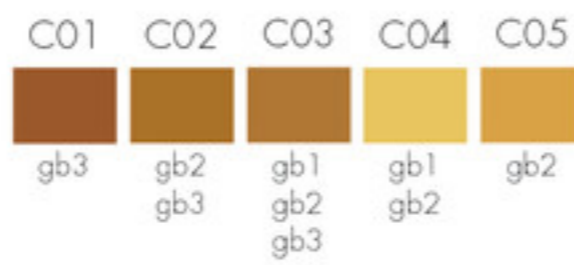

Seasons

RF5222040S (w: 48,0 cm x l: 45,0 cm)
RF5222040M (w: 97,5 cm x l: 91,5 cm)
RF5222040L (w: 400,0 cm x l: 365,8 cm)