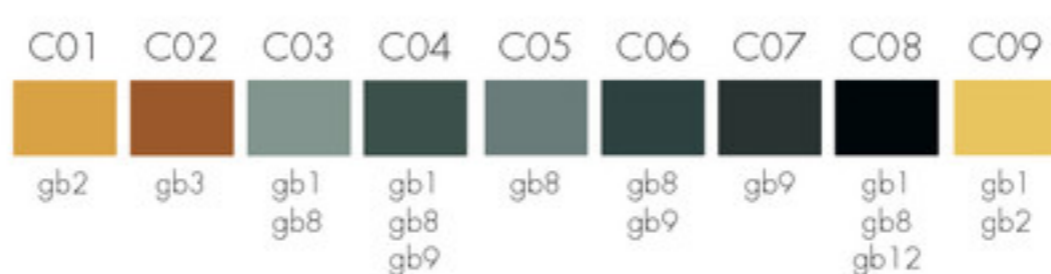

Spectrum

RF5222088M (w: 195,6 cm x l: 1,0 cm)
RF5222088L (w: 400,0 cm x l: 1,0 cm)