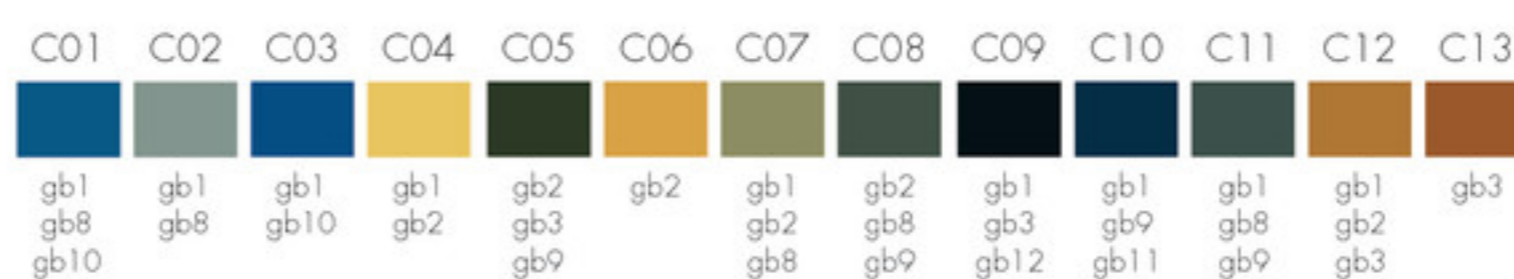

Suddenly, on the edge of the track perched on the highlands, a ray of light, almost a flash of lightning, illuminates a dense cloud of tiny flowers with an absolute yellow, and the scene changes into a strange dilation of spaces and colours in supreme silence, just before the rain returns.

RF5222093S (w: 16,0 cm x l: 8,0 cm)
RF5222093M (w: 32,0 cm x l: 16,0 cm)
RF5222093L (w: 65,5 cm x l: 32,0 cm)

RF5222088M (w: 195,6 cm x l: 1,0 cm)
RF5222088L (w: 400,0 cm x l: 1,0 cm)