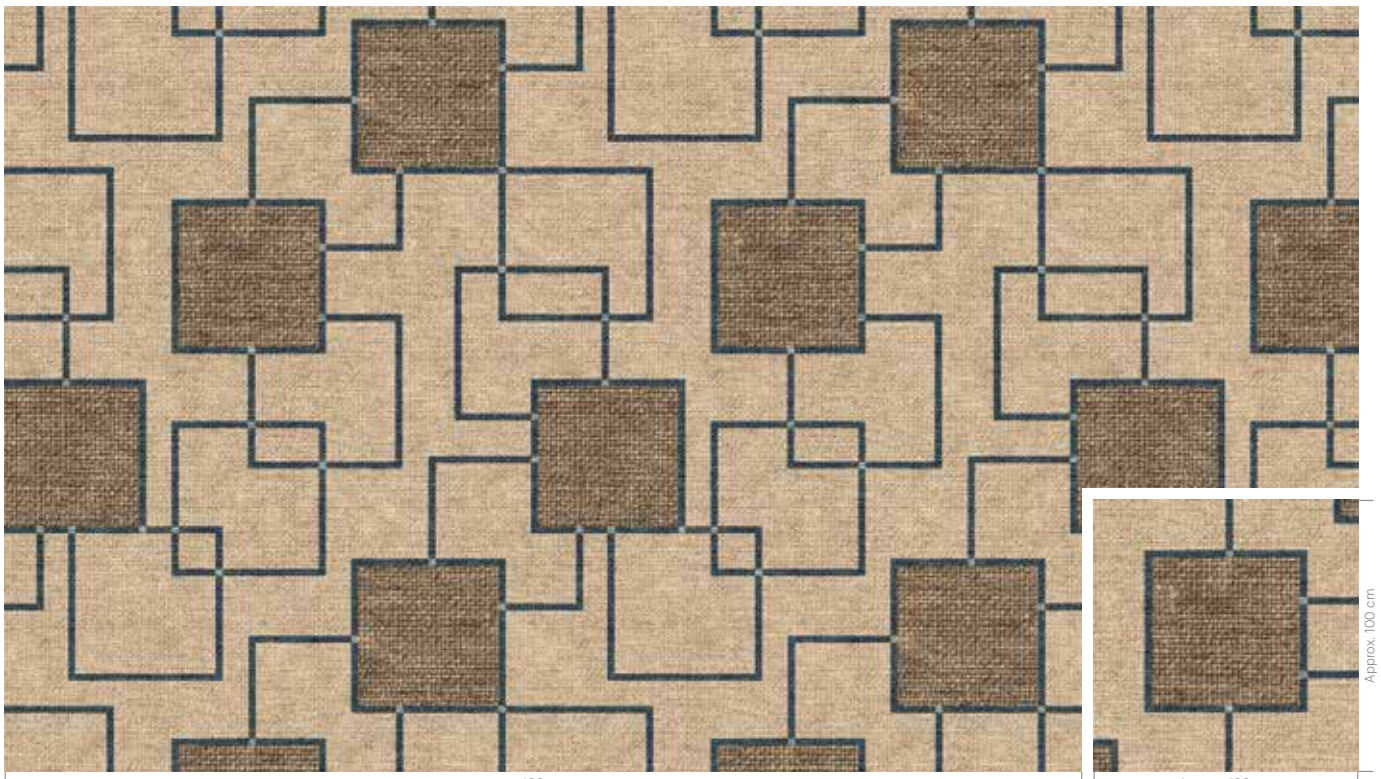

RF52752808 LINEN
w: 195.1 cm x l: 195.1 cm

K5275

 LINEN	 Recolour from light to dark
GB1 GB2 AC13	

RF52752816 TRADITION
w: 195.1 cm x l: 195.1 cm

K5275

	GB1 GB2 AC13		GB1 AC13 GB5		AC47 AC42 GB5		GB1 AC47 AC42	
Background		Tone 1		Line		Dot		Recolour from light to dark