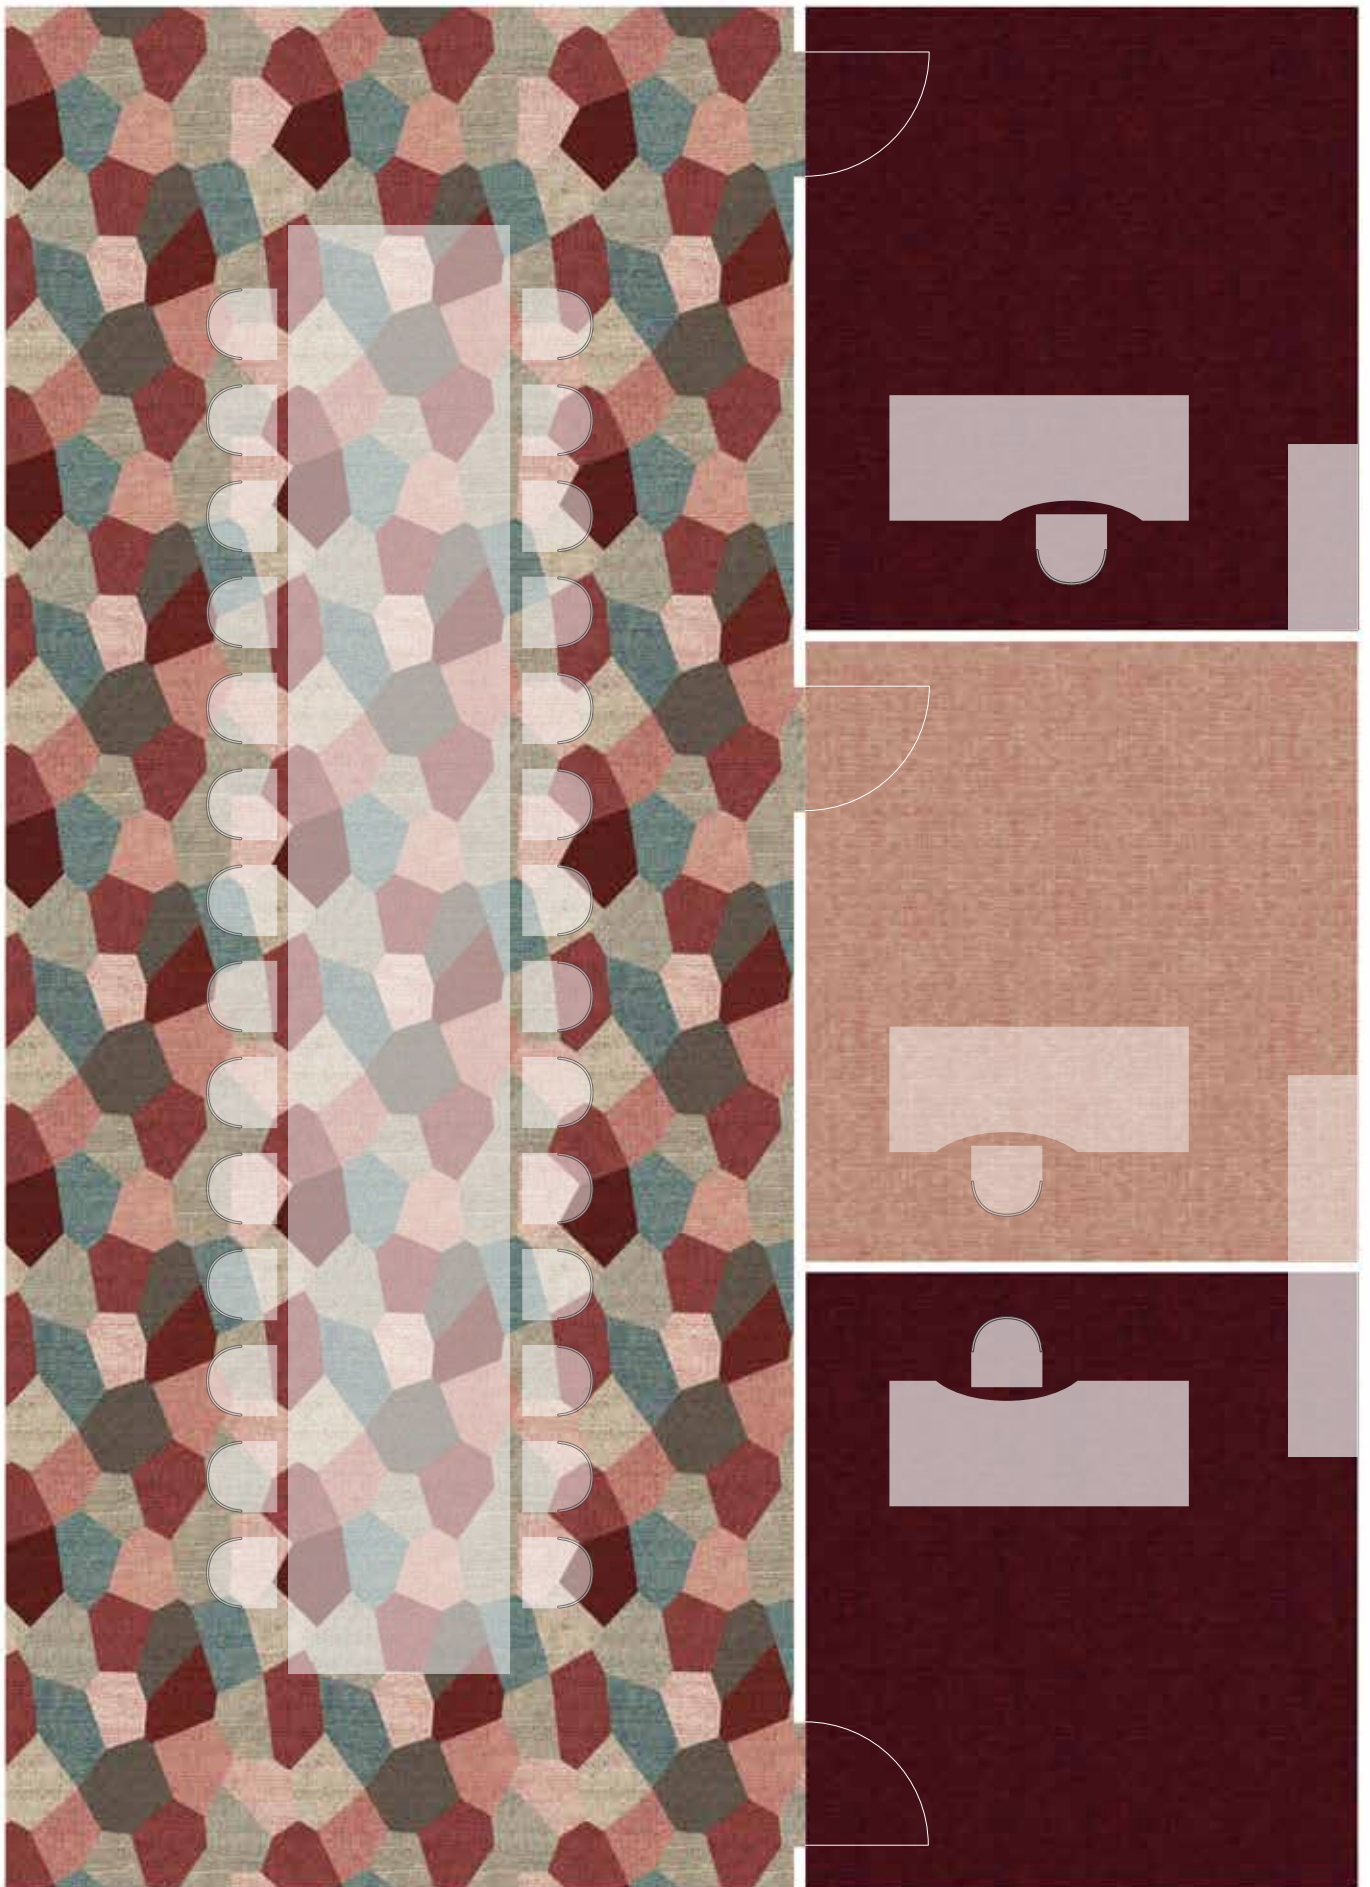

Floorscape inspiration