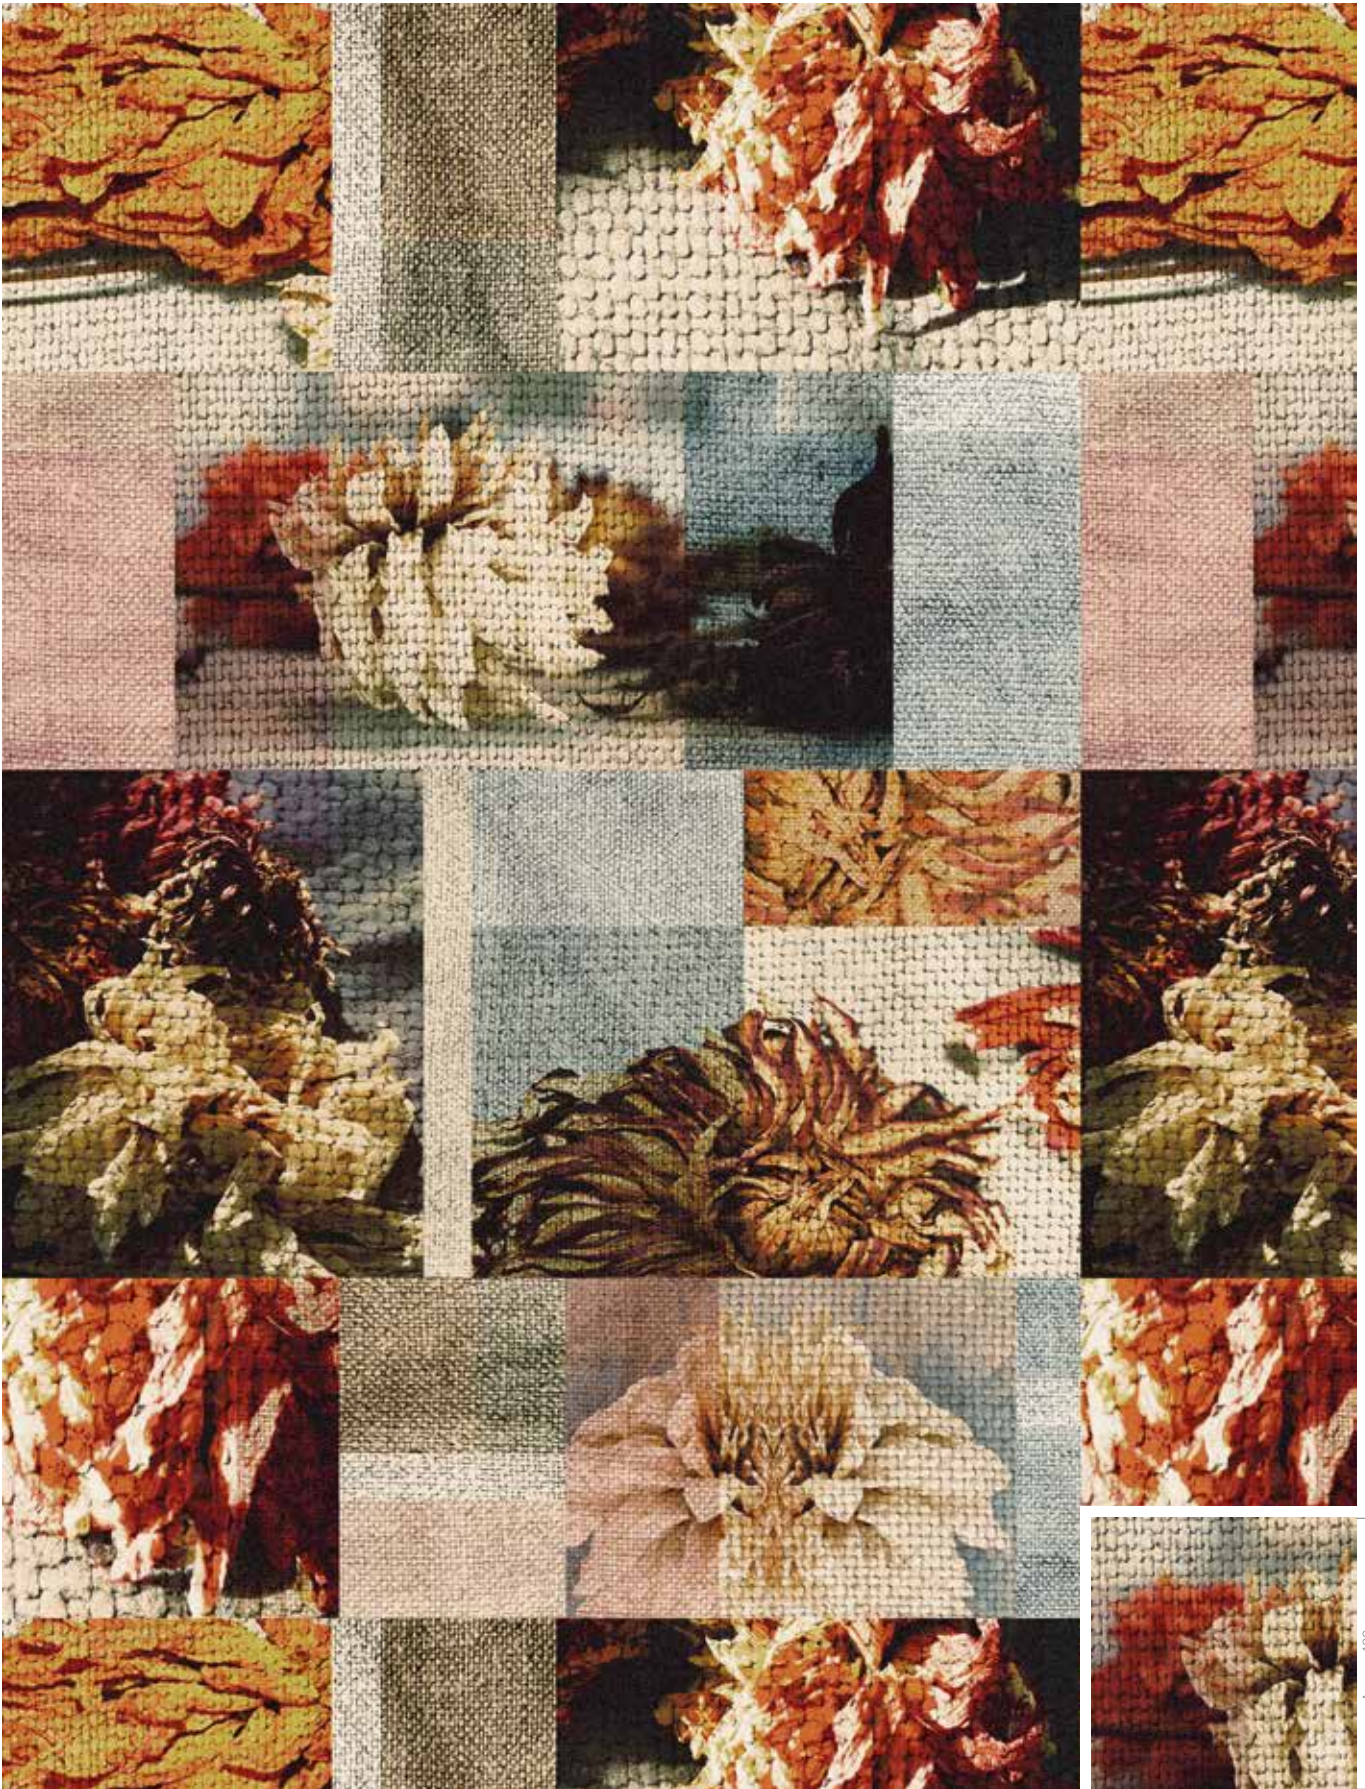

400 cm

Approx. 100 cm

Approx. 100 cm

No recolour possible