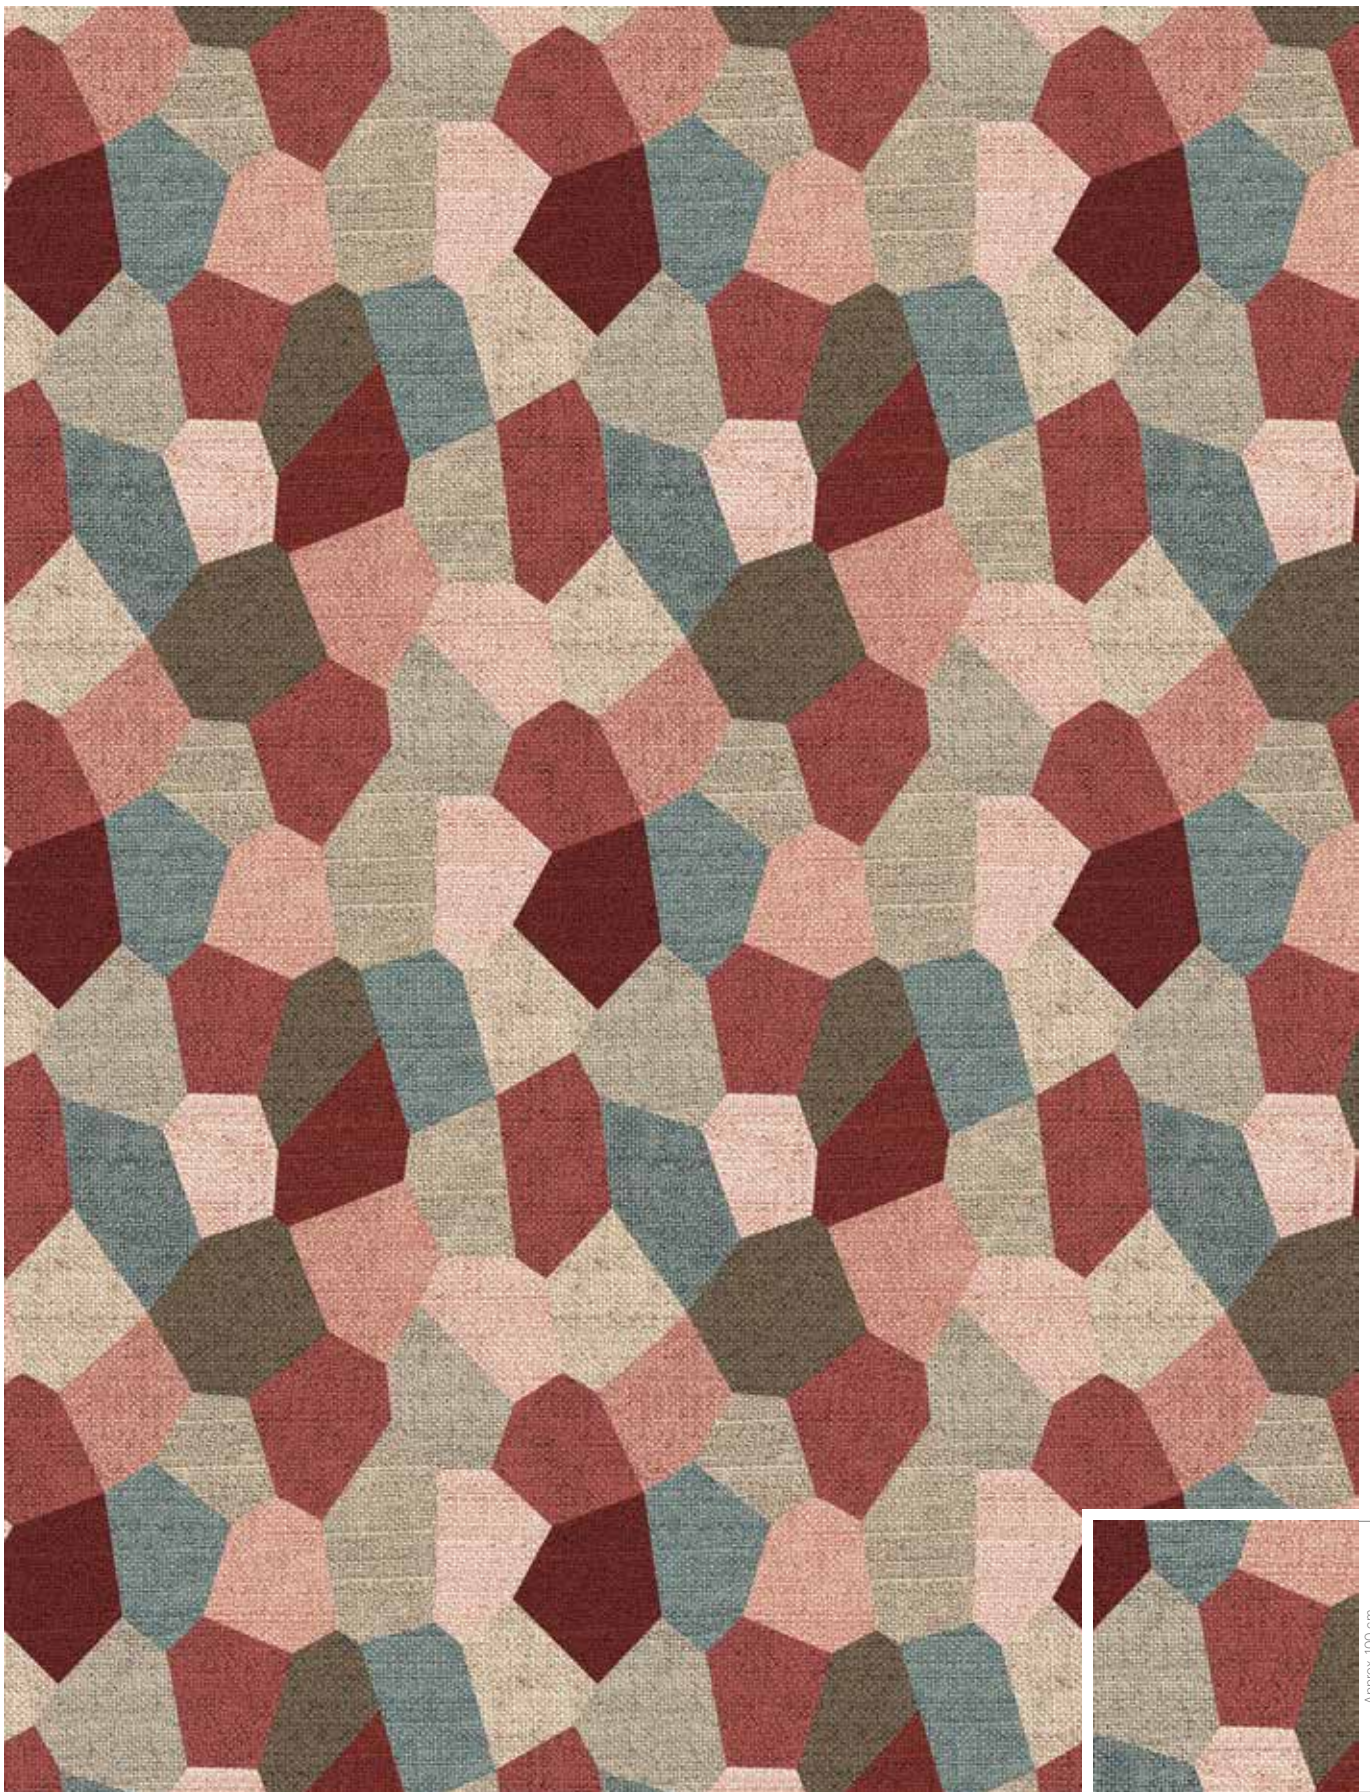

400 cm

Approx. 100 cm

Approx. 100 cm

No recolour possible