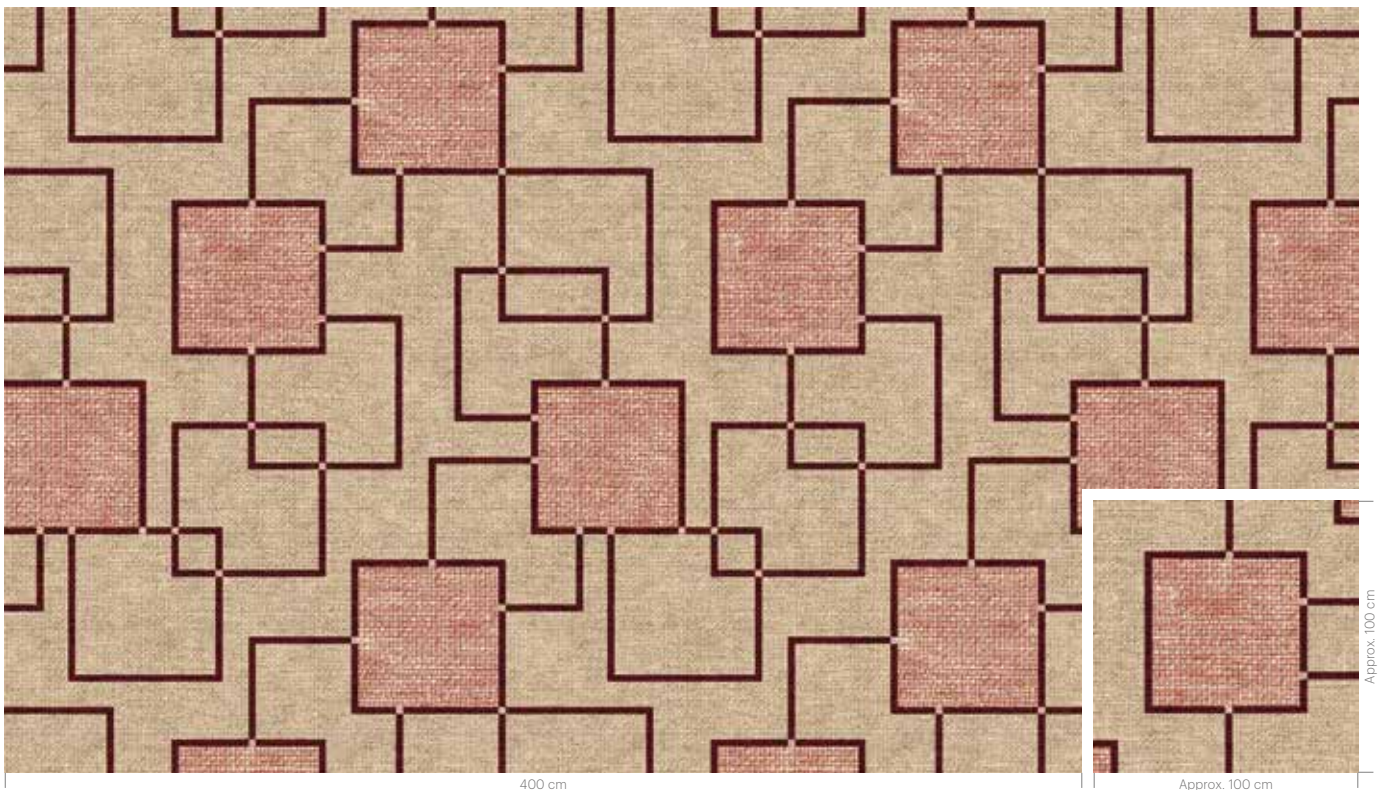

GB1 GB2 AC13	GB1 AC23 GB11	GB11 GB12 GB5	GB1 GB2 AC13	Recolour from light to dark
Background	Tone 1	Line	Dot