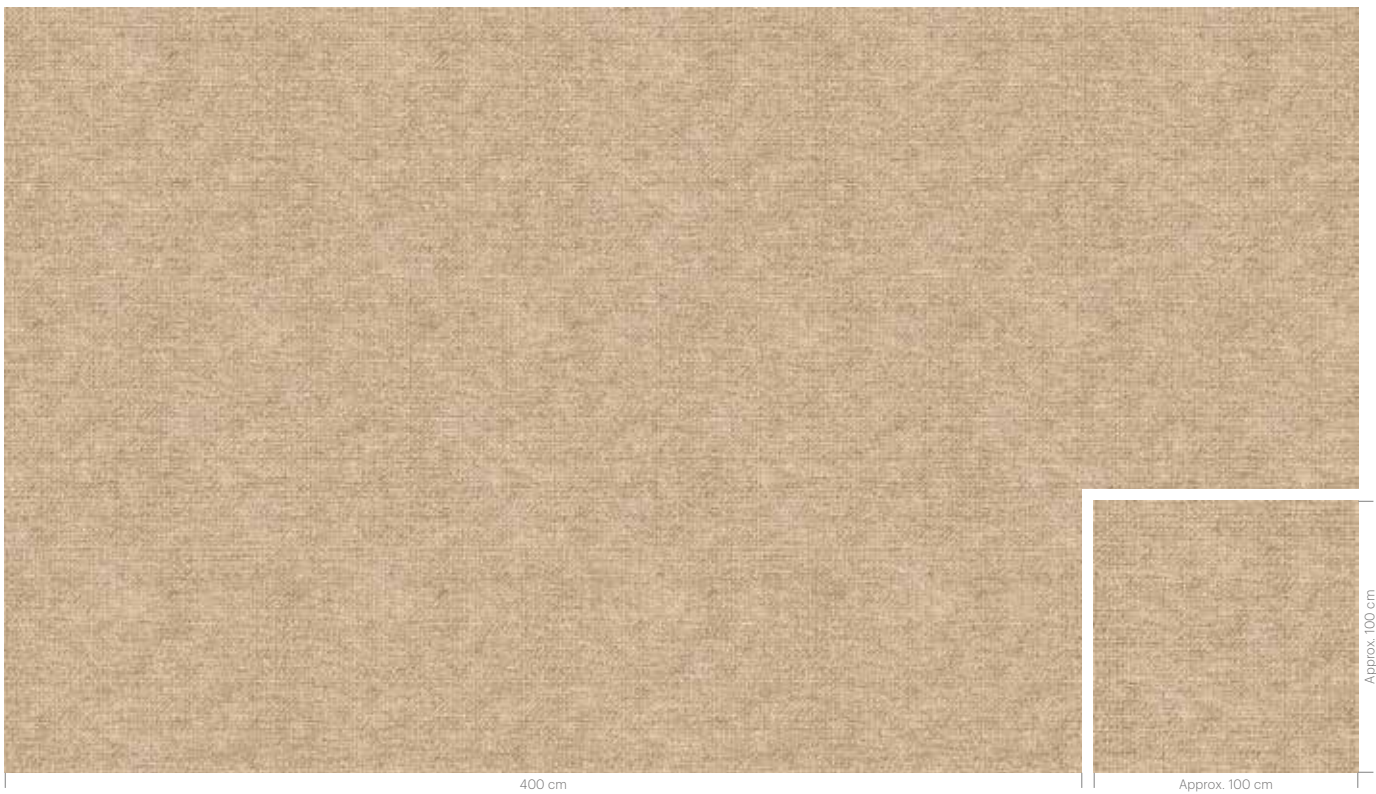

LINEN	 Recolour from light to dark
GB1 GB2 AC13