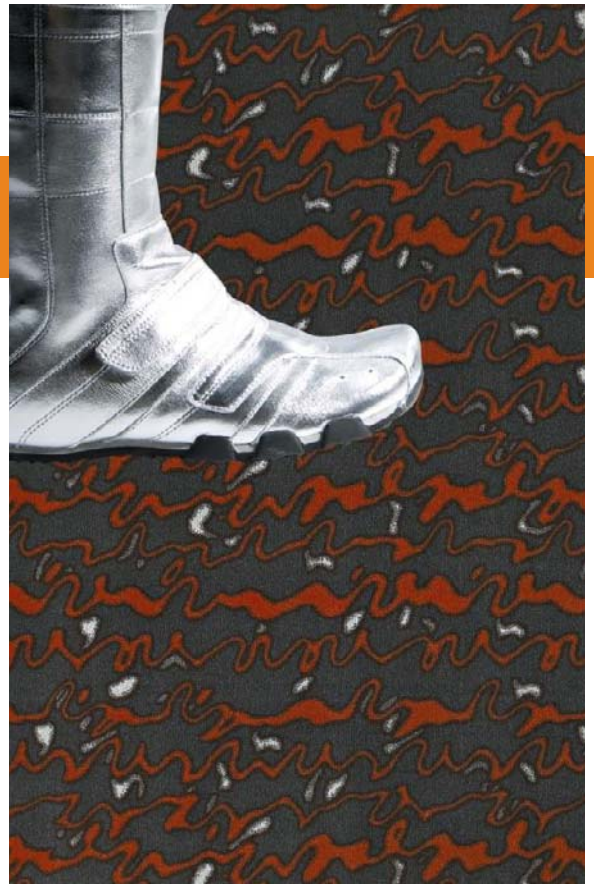

In the dream large wells of coloured water appear under the hot, intense sun. Everything seems pleasingly full and calm. The orange colour vibrates on the surfaces, conveying a stimulating and energising sensation.

Electronic laguna

RF5222073S	(w: 48,8 cm x l: 48,9 cm)
RF5222073M	(w: 98,5 cm x l: 97,8 cm)
RF5222073L	(w: 196,8 cm x l: 195,6 cm)
RF5222073XL	(w: 400,0 cm x l: 391,2 cm)

C01	C02	C03	C04	C05	C06
gb1	gb2 gb3 gb4	gb5	gb7 gb9	gb8	gb1 gb2 gb8