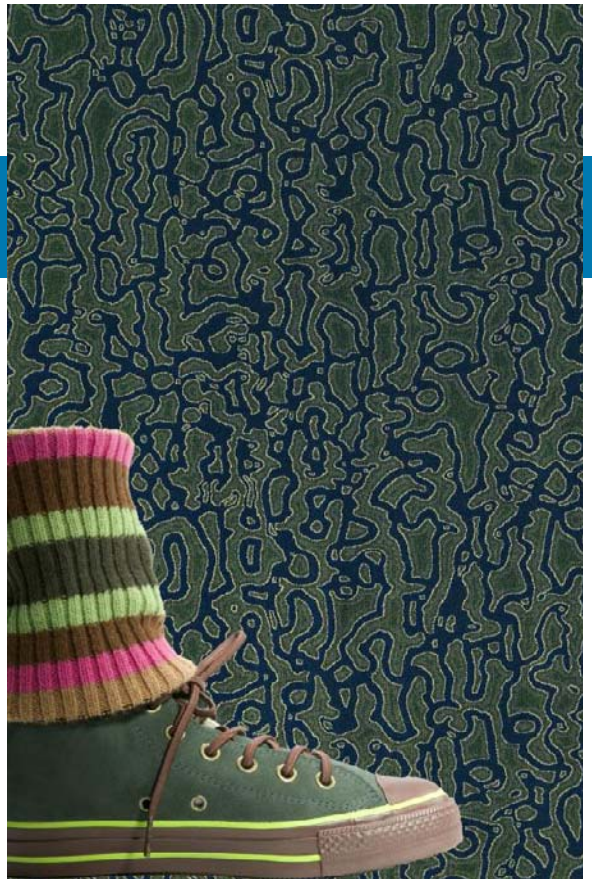

RF5222084

RF5222085

RF5222086

RF5222083 - L (w: 400,0 cm x l: 48,8 cm)

Blue Touch

It was summer, with the sea brushed by low, swift waves. A sail tried to pursue the white clouds reflected in the water. The mountains in the background were almost purple. A touch of blue, as profound as an intense vibration, pervaded the entire space.