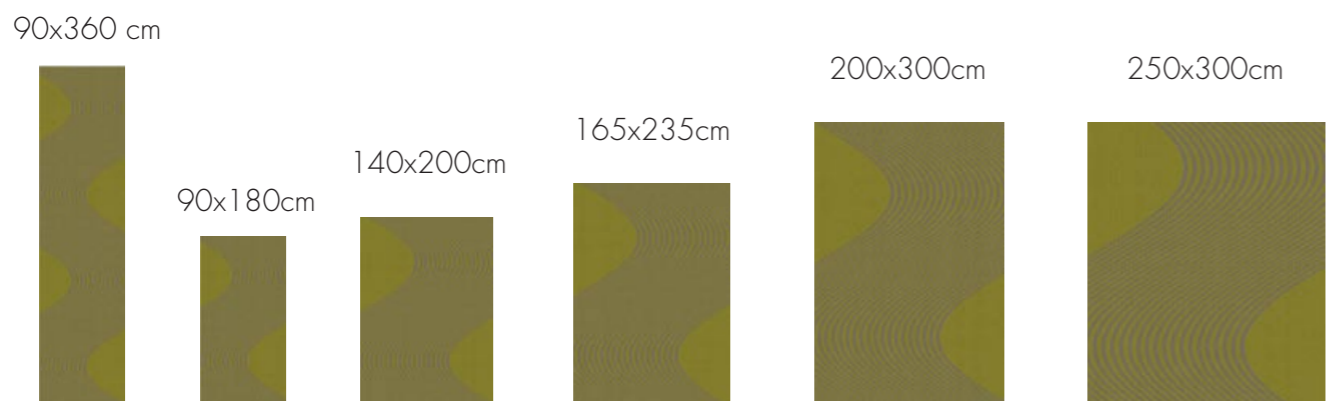

3. Vælg størrelse - Choose size

058471191 w/l: 90 x 180cm
058471193 w/l: 90 x 360cm
058471110 w/l: 140 x 200cm
Colour Key: 5275
Colours: gb2, gb3