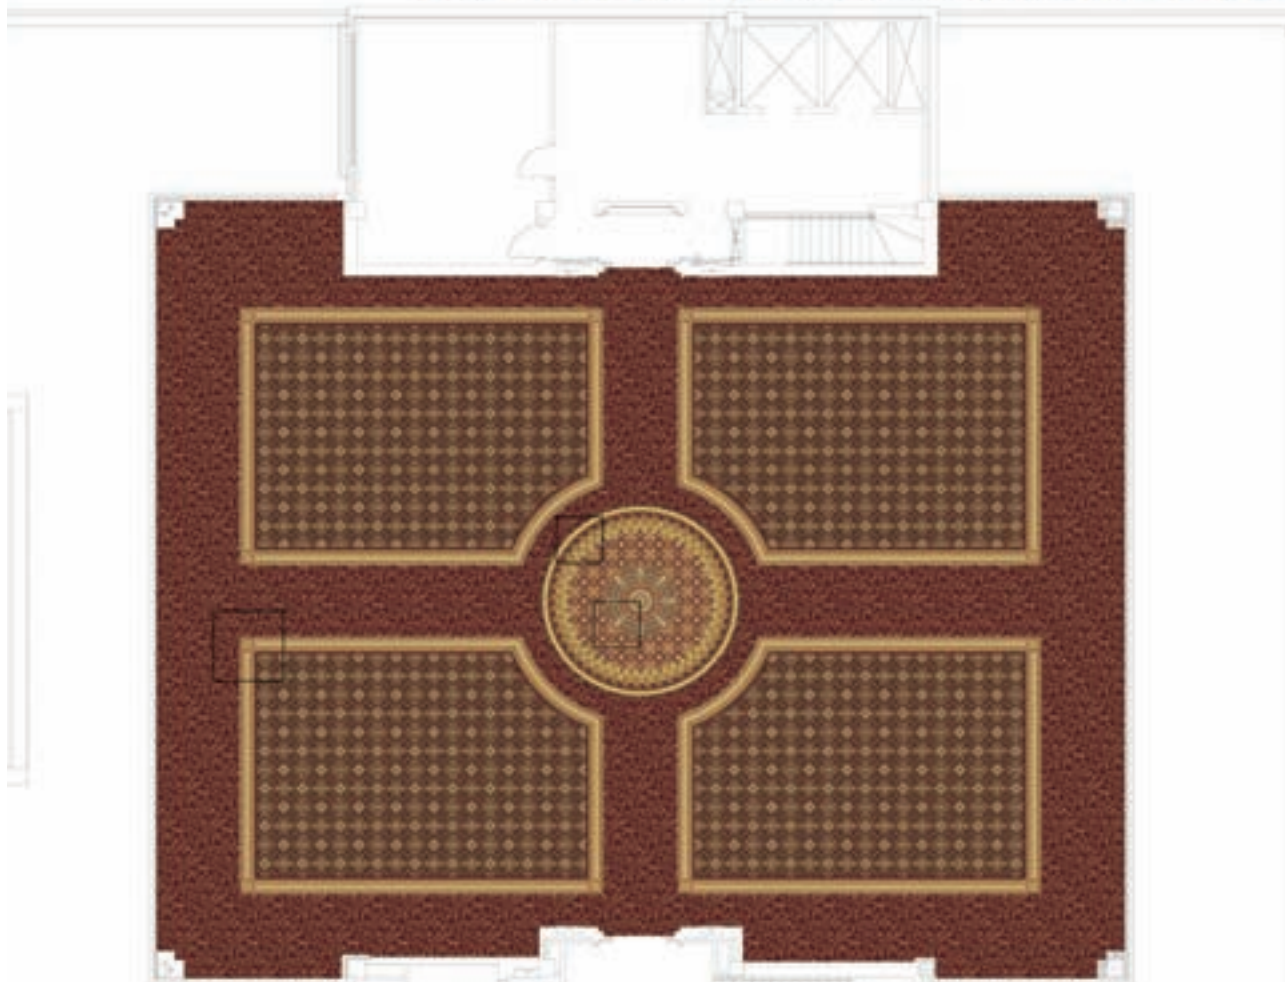

RF5220691 Royal Corridor