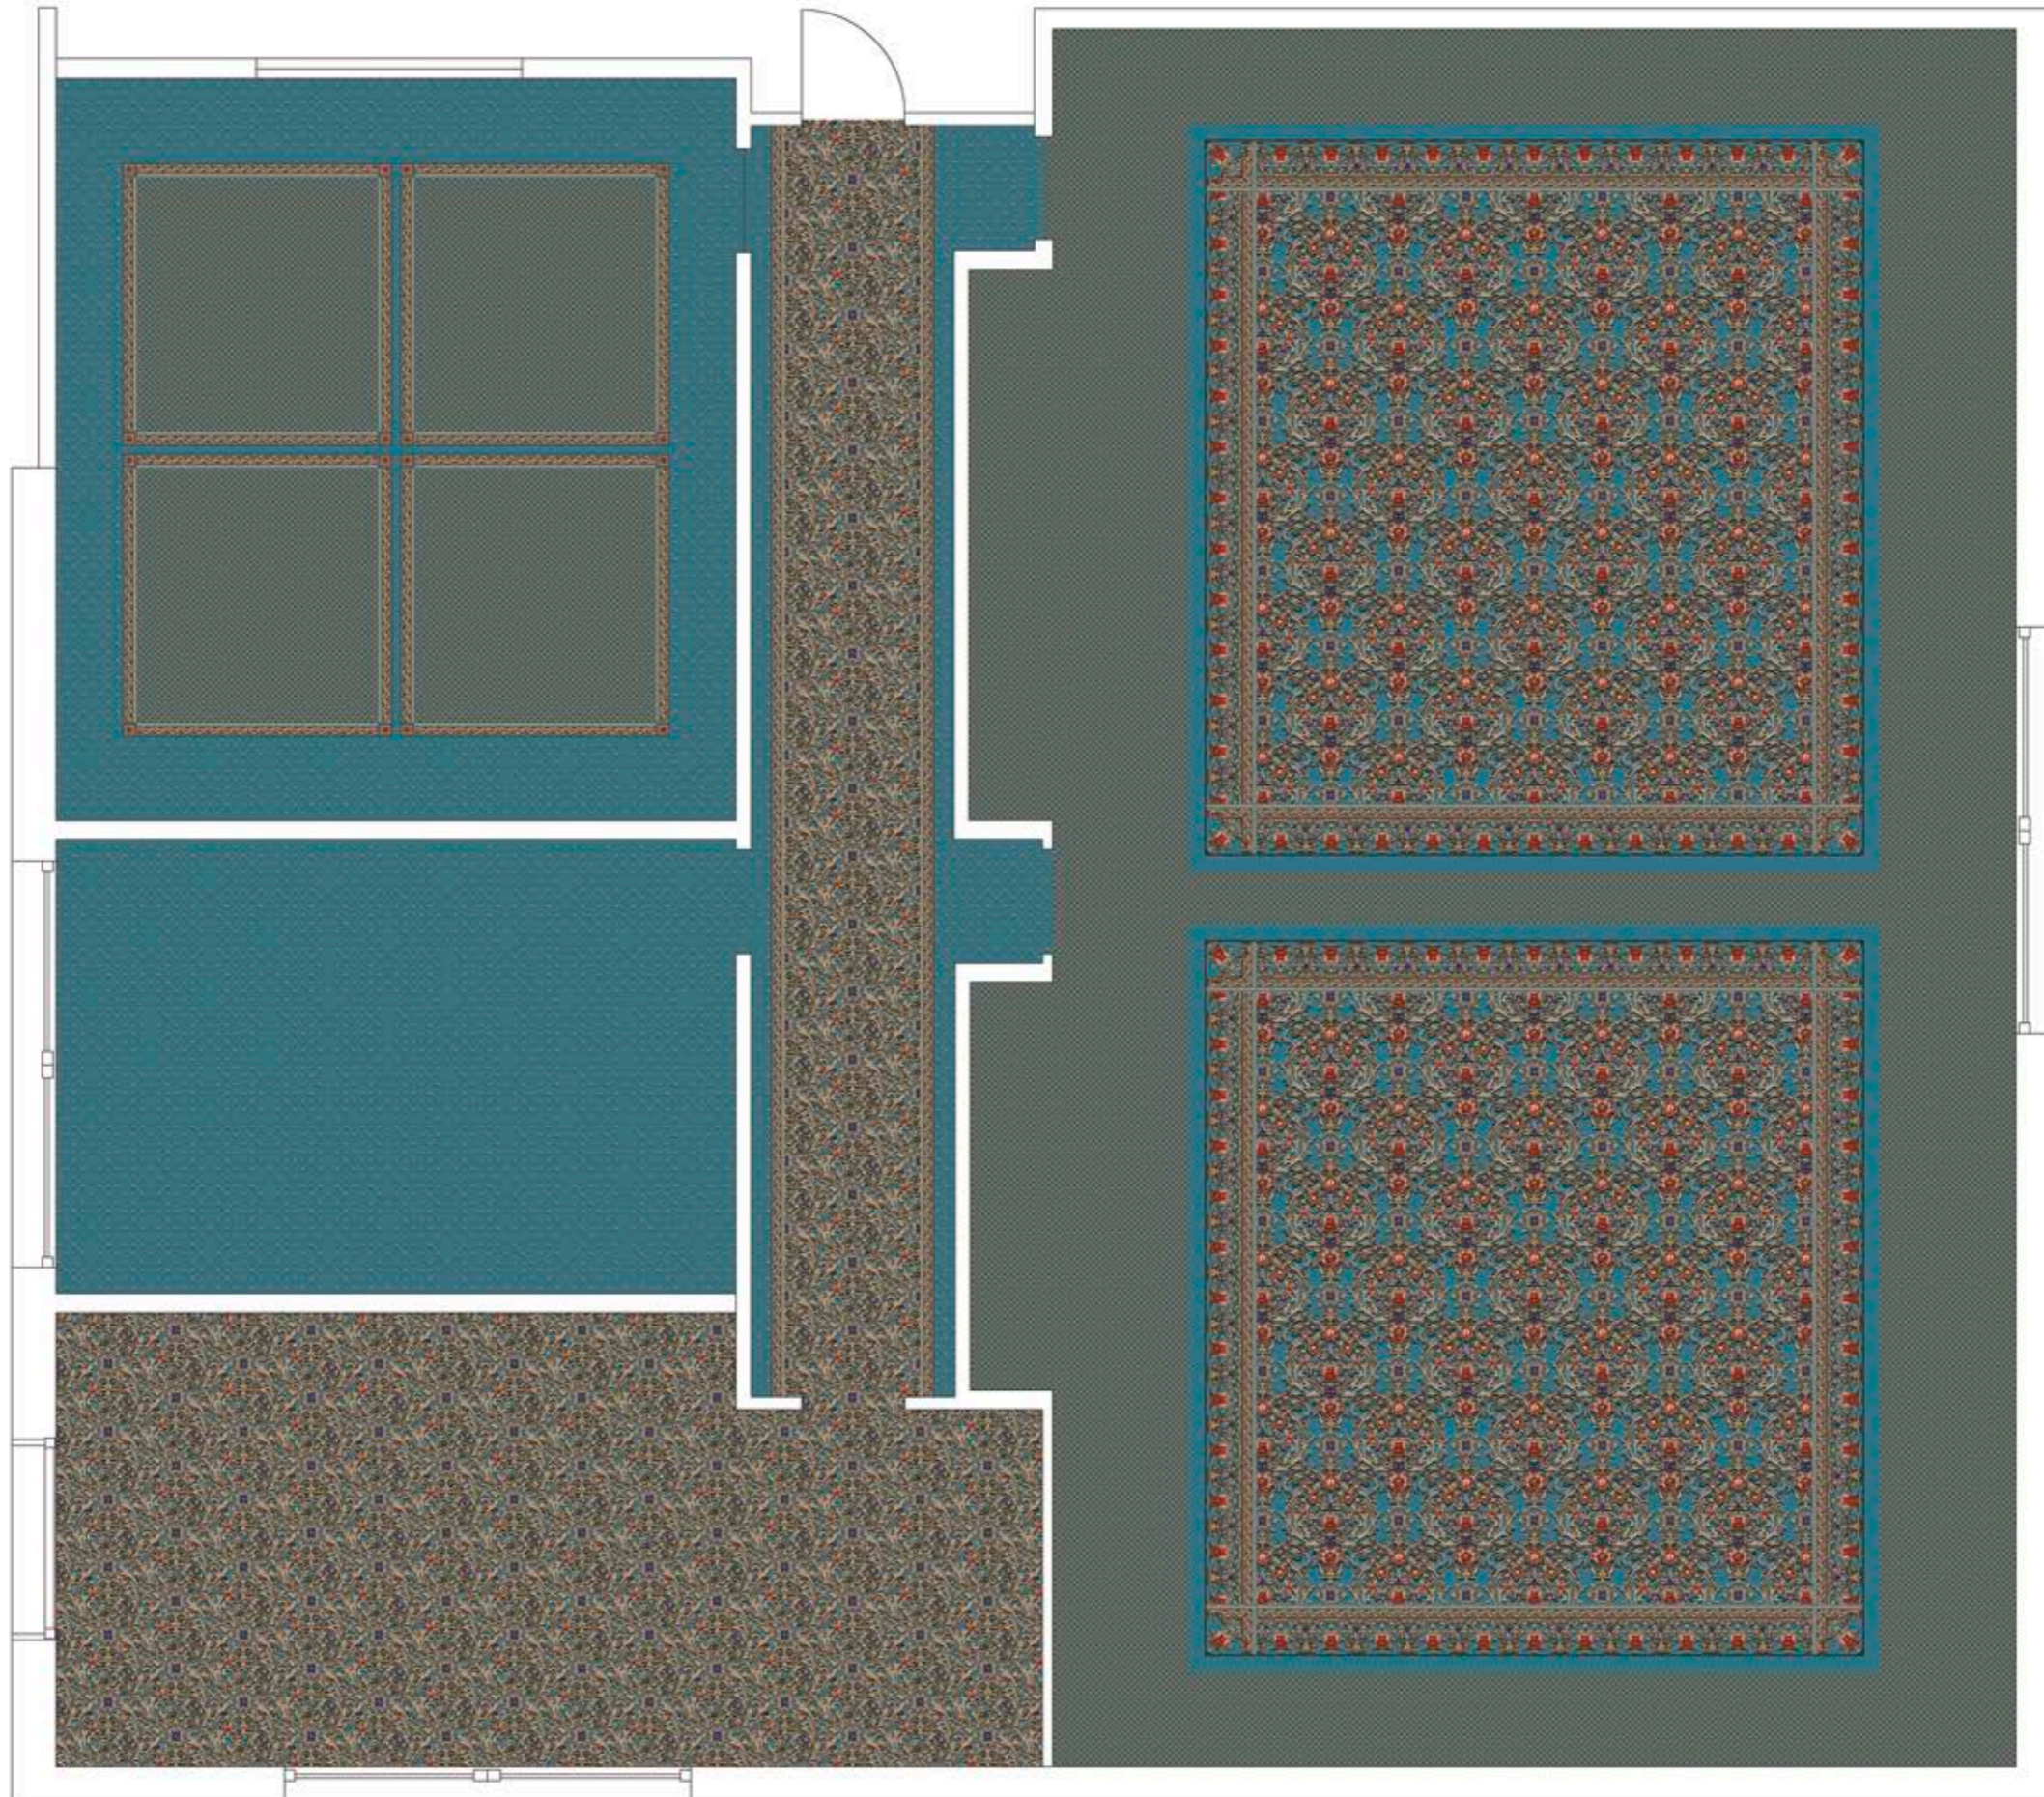

Corridor RF52753224

Outfill RF52753226
Border RF52753222
Corner RF52753223
Infill RF52753201

Outfill RF52753201
Border RF52753202
Corner RF52753203
Infill RF52753204

RF52753226

RF52753225