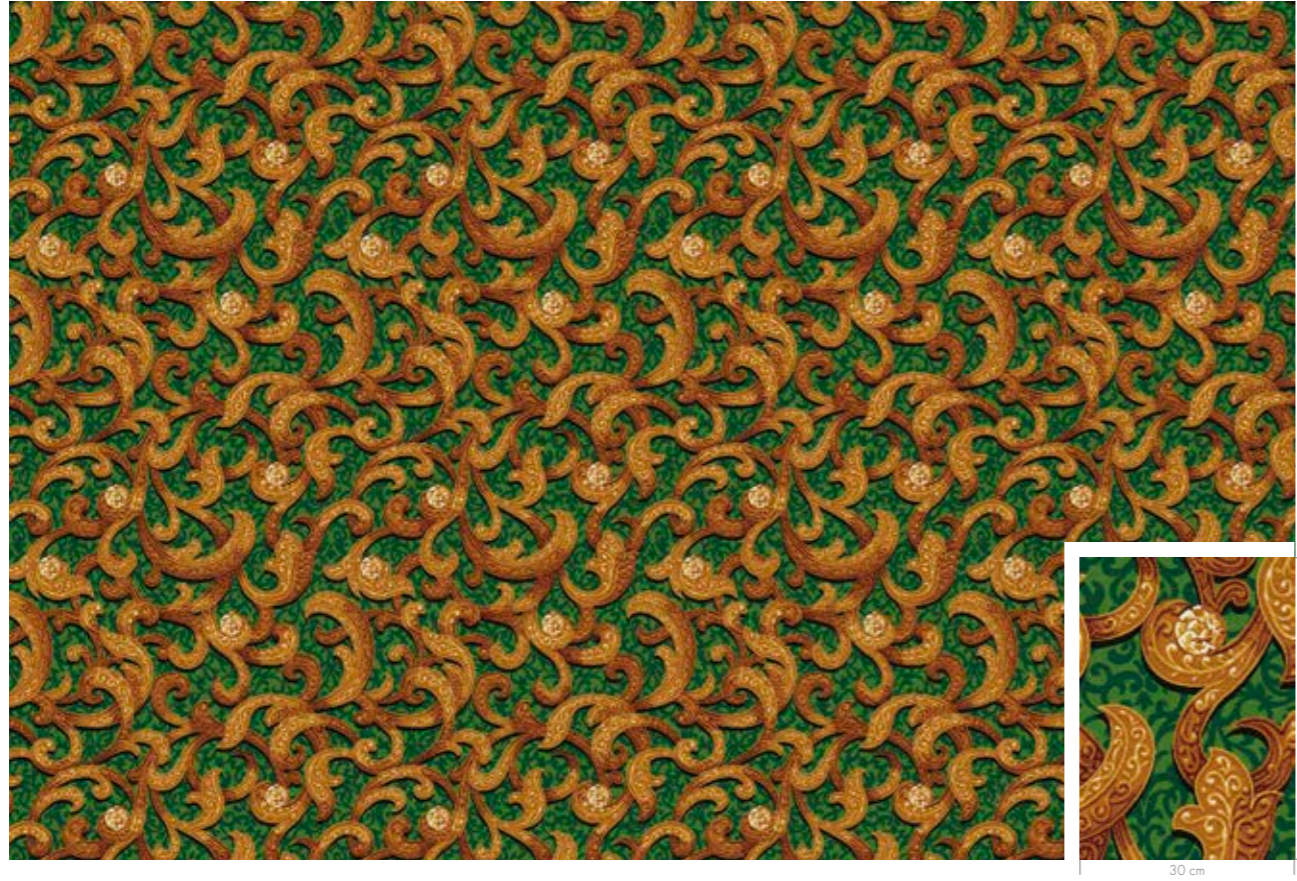

K5220

RF52203461 Victoria
w: 195.1 cm x l: 195.1 cm

K5220

Outfill
Border
Corner
Infill

RF52203458
RF52203459
RF52203460
RF52203461

Beatrice

RF52203464 Beatrice
w: 97.5 cm x l: 97.5 cm

K5220