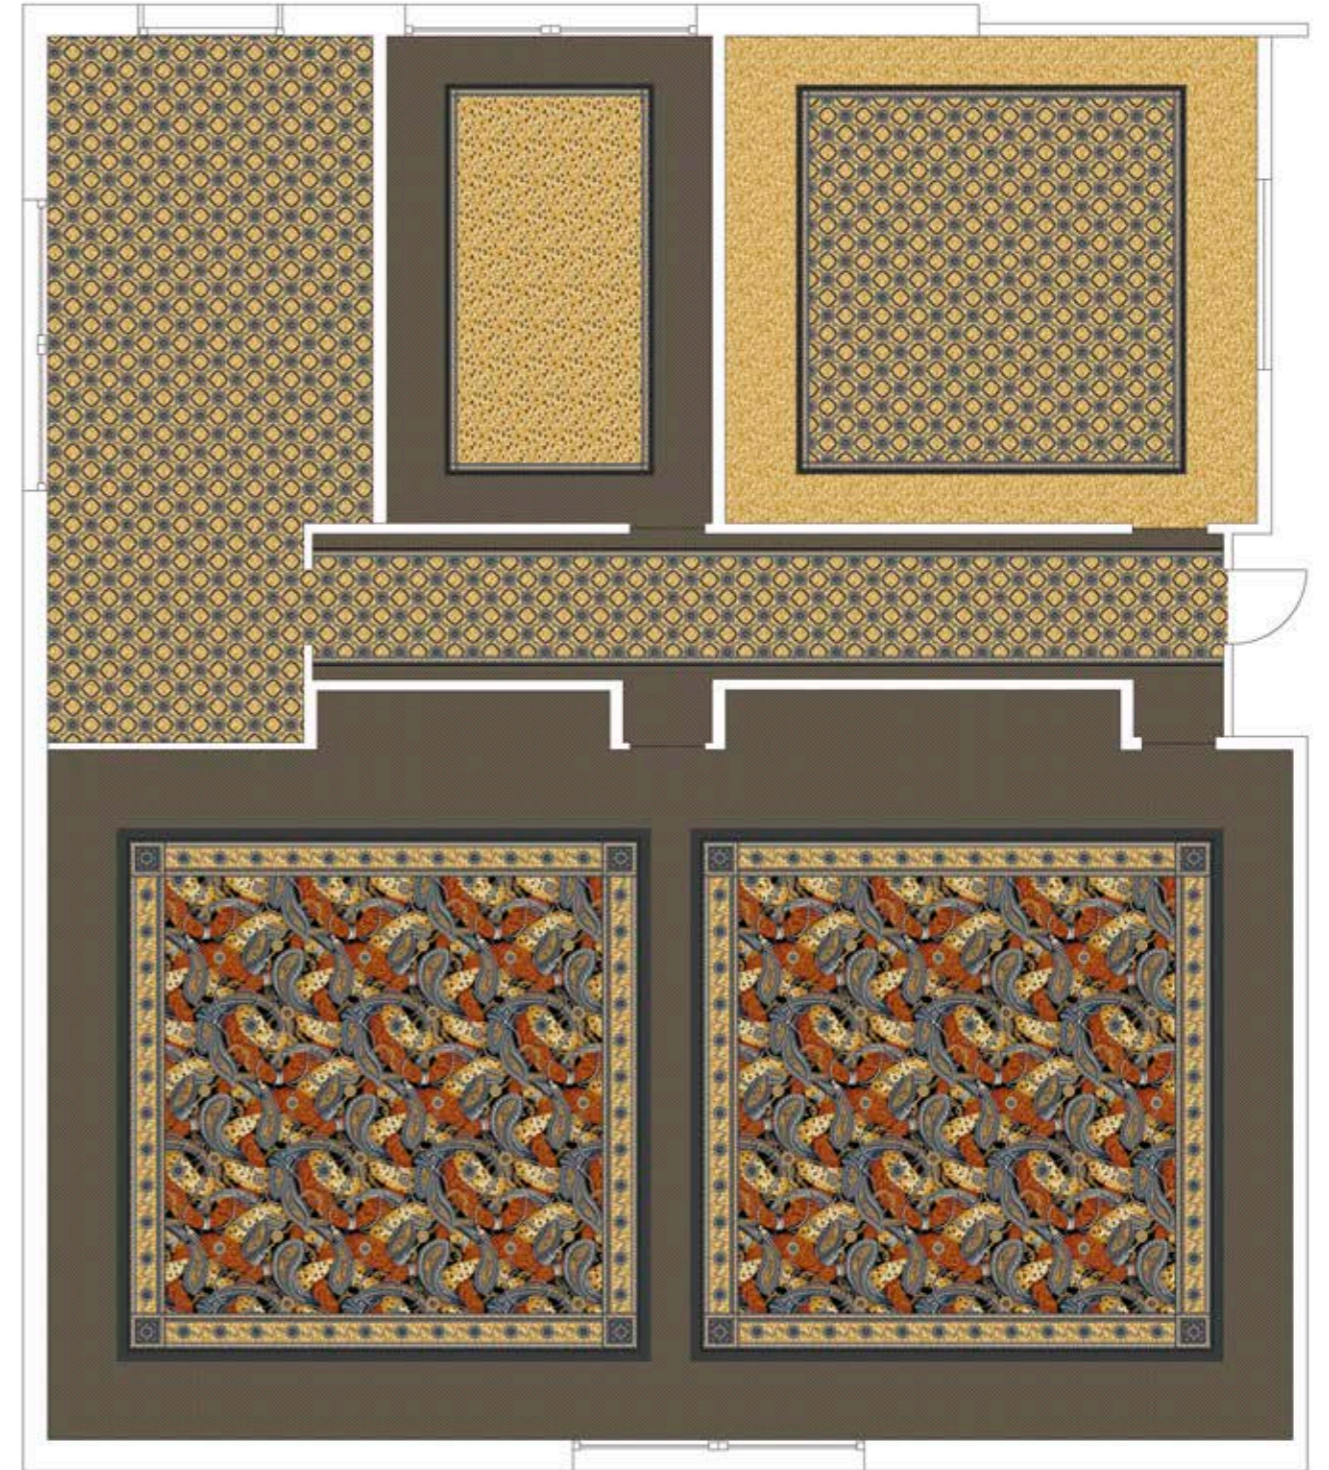

Outfill RF52203480
Border RF52203481
Corner RF52203482
Infill RF52203483

Corridor RF52203494