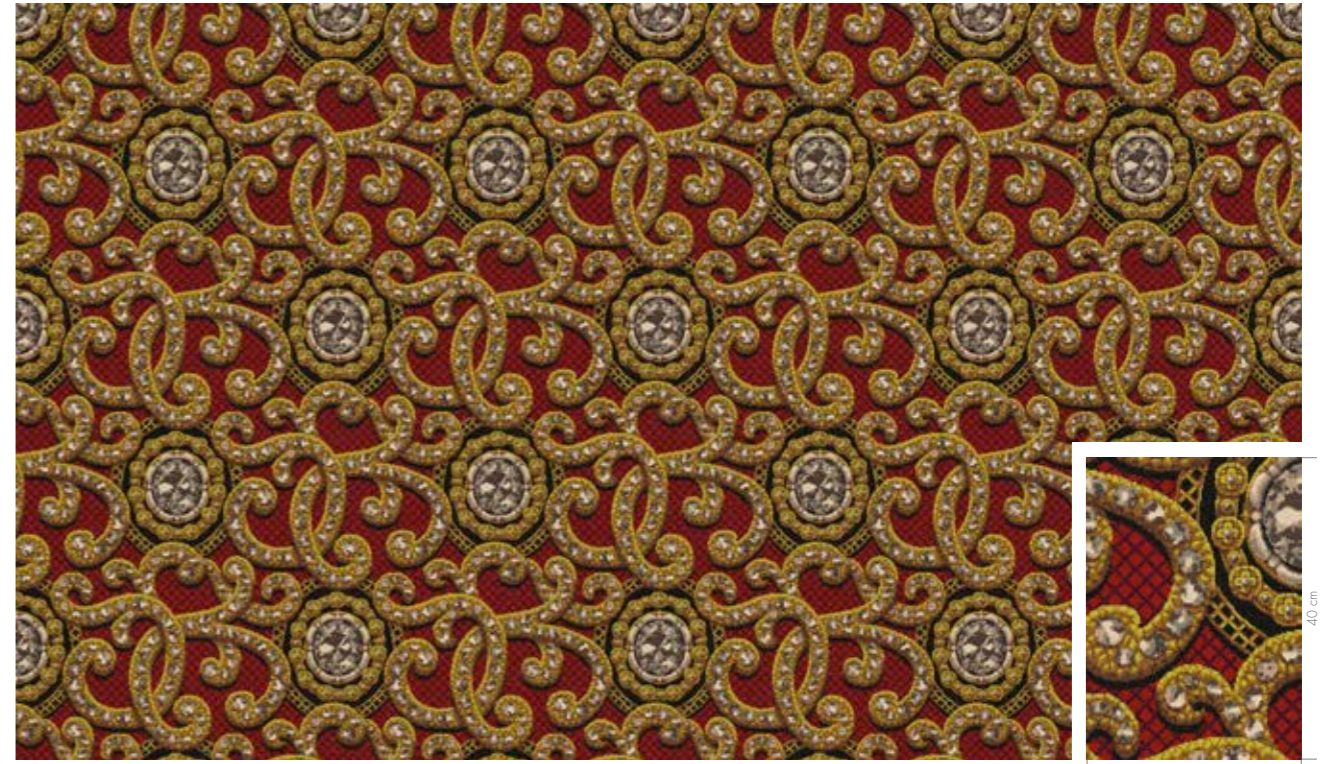

RF52753139 Tatiana
w: 97.5 cm x l: 97.5 cm

Background			Diamonds				Stone Settings			
C1	C2	C3	C4	C5	C6	C7	C8	C9	C10	C11
GB11	GB12	GB5	GB1	GB2	GB3	AC15	AC22	AC26	AC25	AC30

K5275