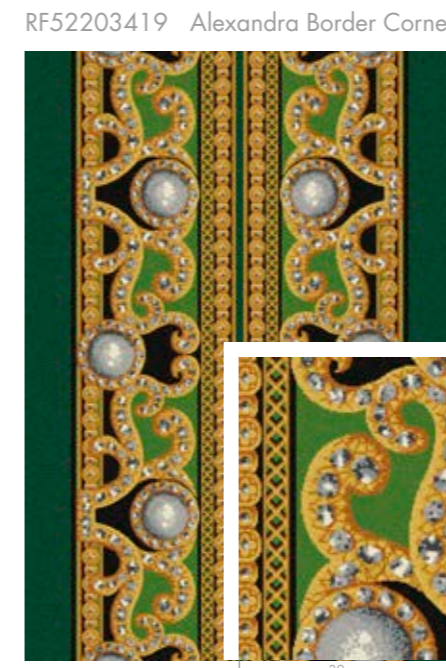

Background			Pearls & Diamonds				Stone Settings			
C1	C2	C3	C4	C5	C6	C7	C8	C9	C10	C11
GB7	GB6	GB12	GB1	BL1-8	GB8	GB9	BL1-2	GB2	GB3	AC49

RF52203420 Alexandra K5220

w: 195.1 cm x l: 195.1 cm

Background			Pearls & Diamonds				Stone Settings			
C1	C2	C3	C4	C5	C6	C7	C8	C9	C10	C11
GB7	GB6	GB12	GB1	BL1-8	GB8	GB9	BL1-2	GB2	GB3	AC49