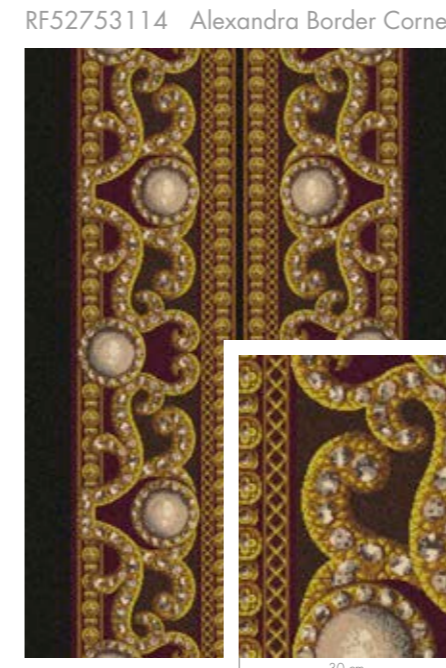

RF52753113 Alexandra Border K5275

Background			Pearls & Diamonds				Stone Settings			
C1	C2	C3	C4	C5	C6	C7	C8	C9	C10	C11
GB5	GB4	GB12	GB1	GB2	GB3	AC15	AC22	AC26	AC25	AC30

w: 195.1 cm x l: 195.1 cm