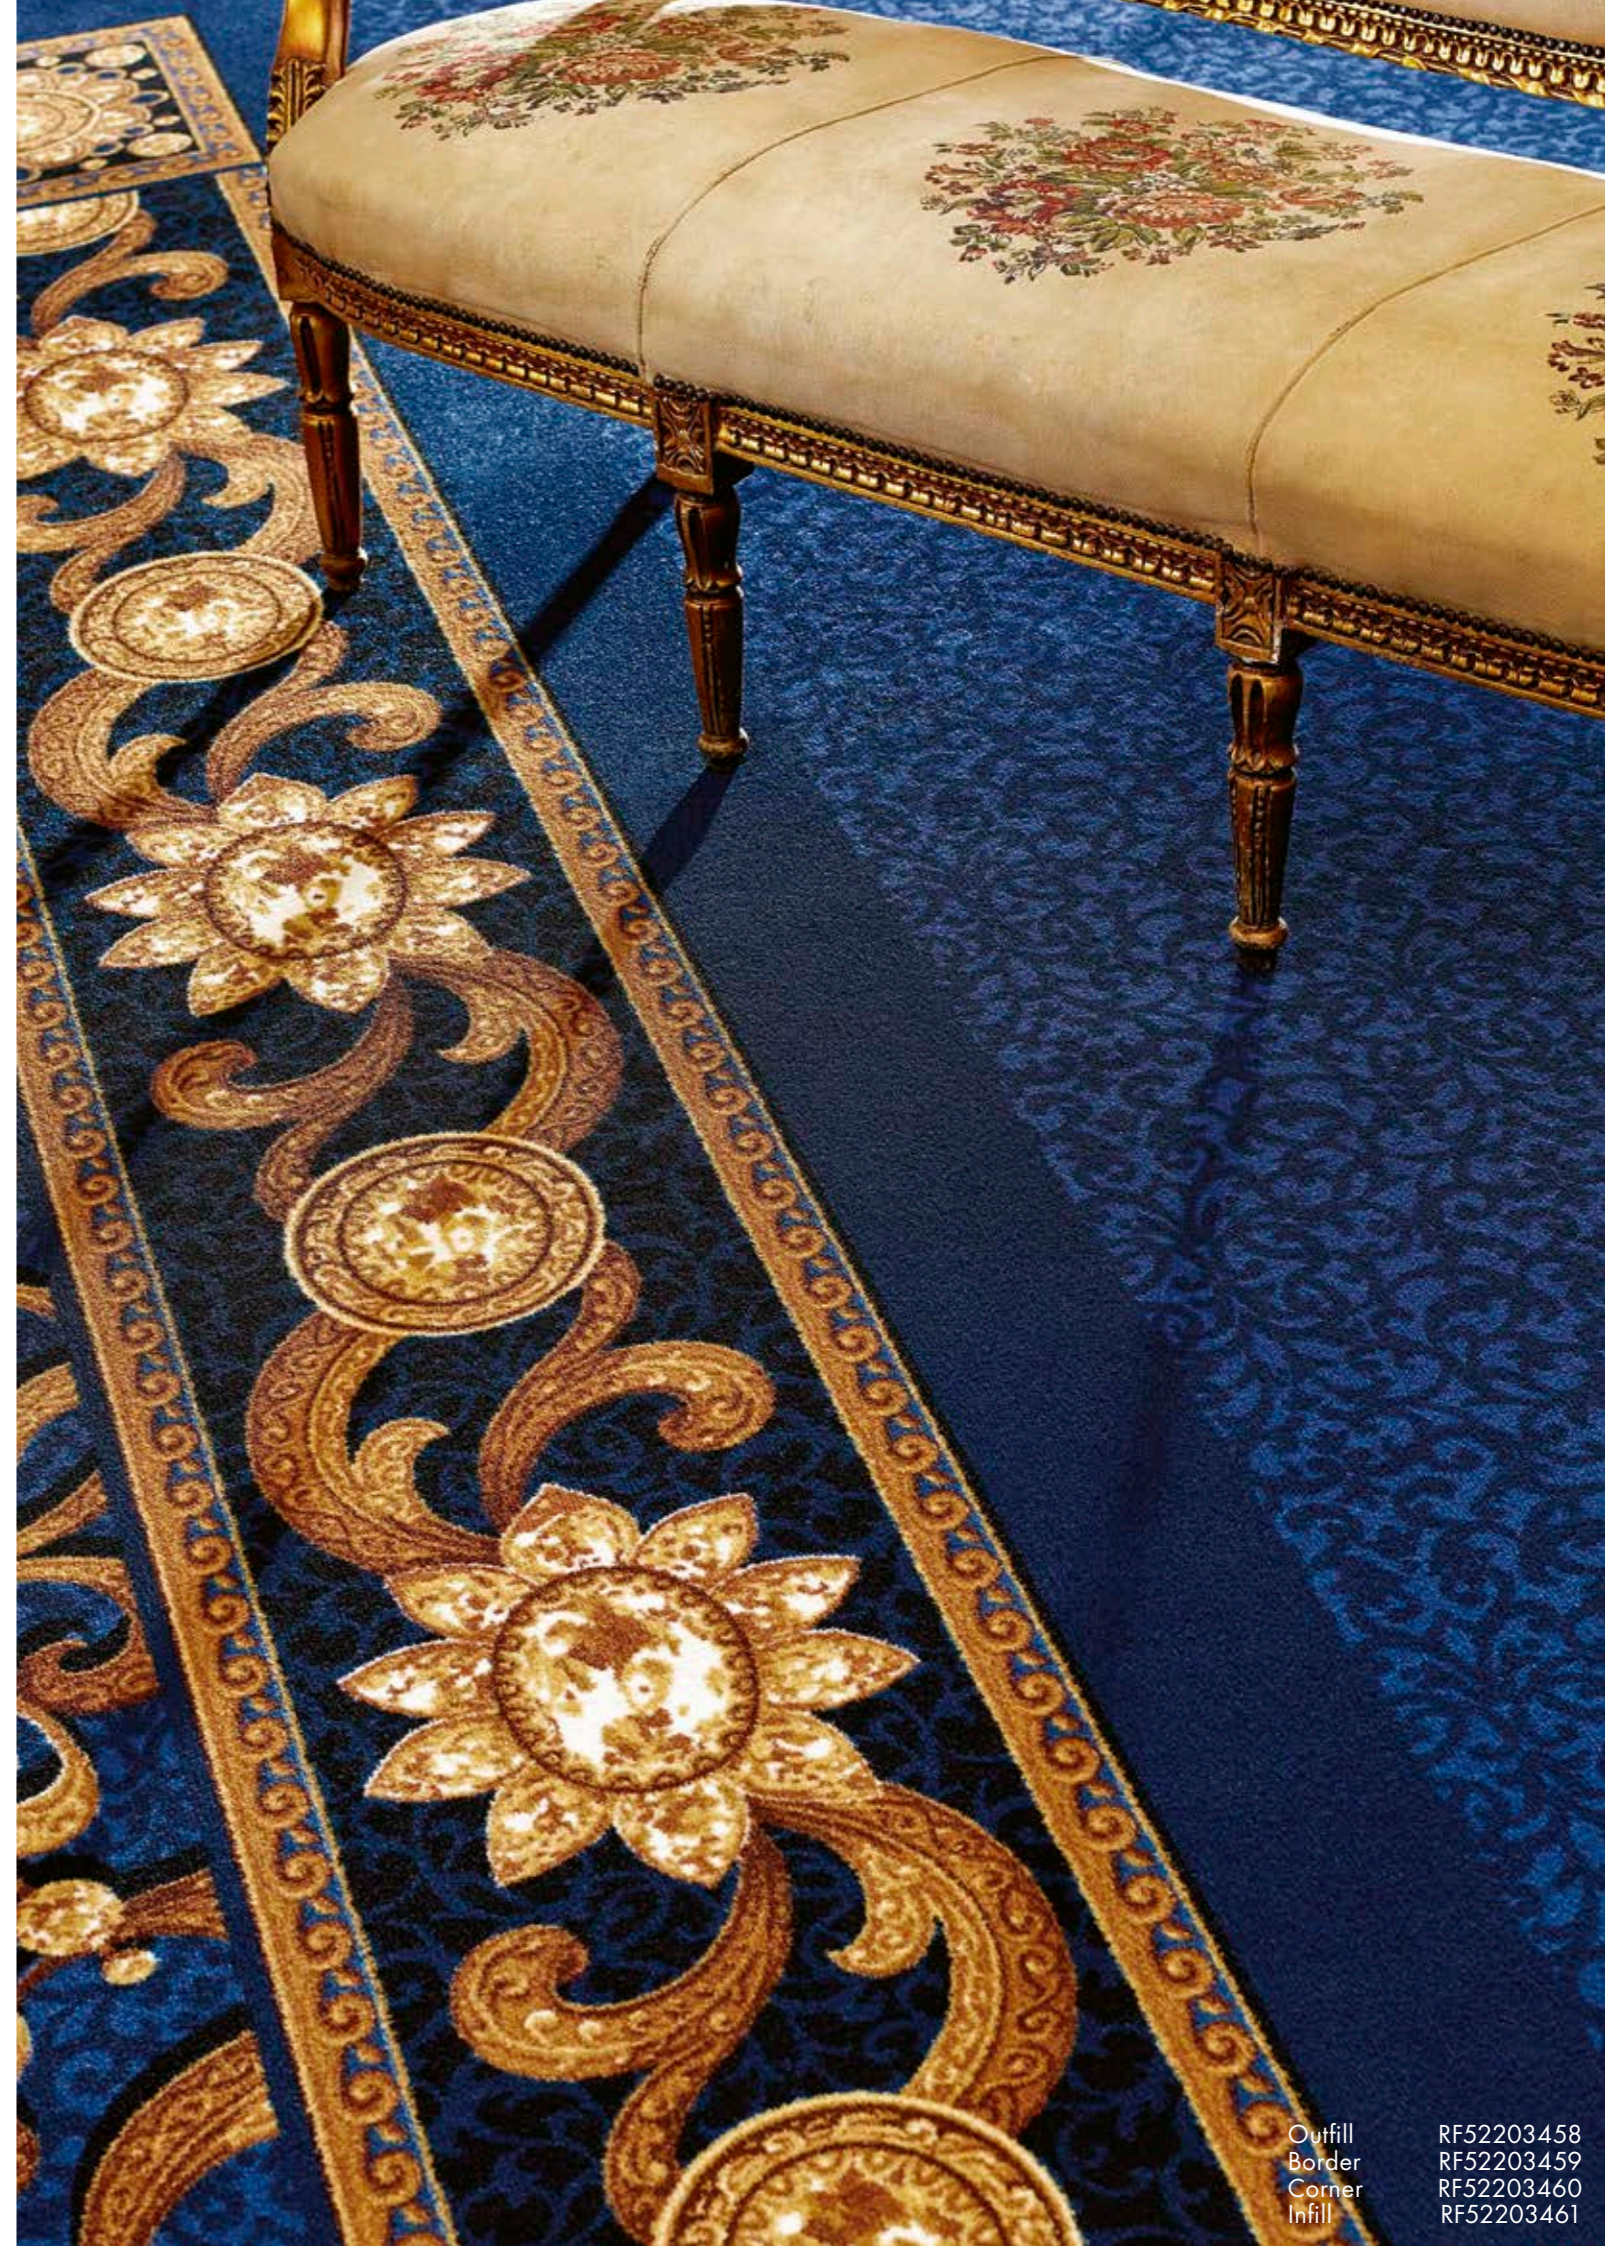

Suite Three

K5220

K5220

K5220

K5220

Outfill
Border
Corner
Infill

RF52203458
RF52203459
RF52203460
RF52203461