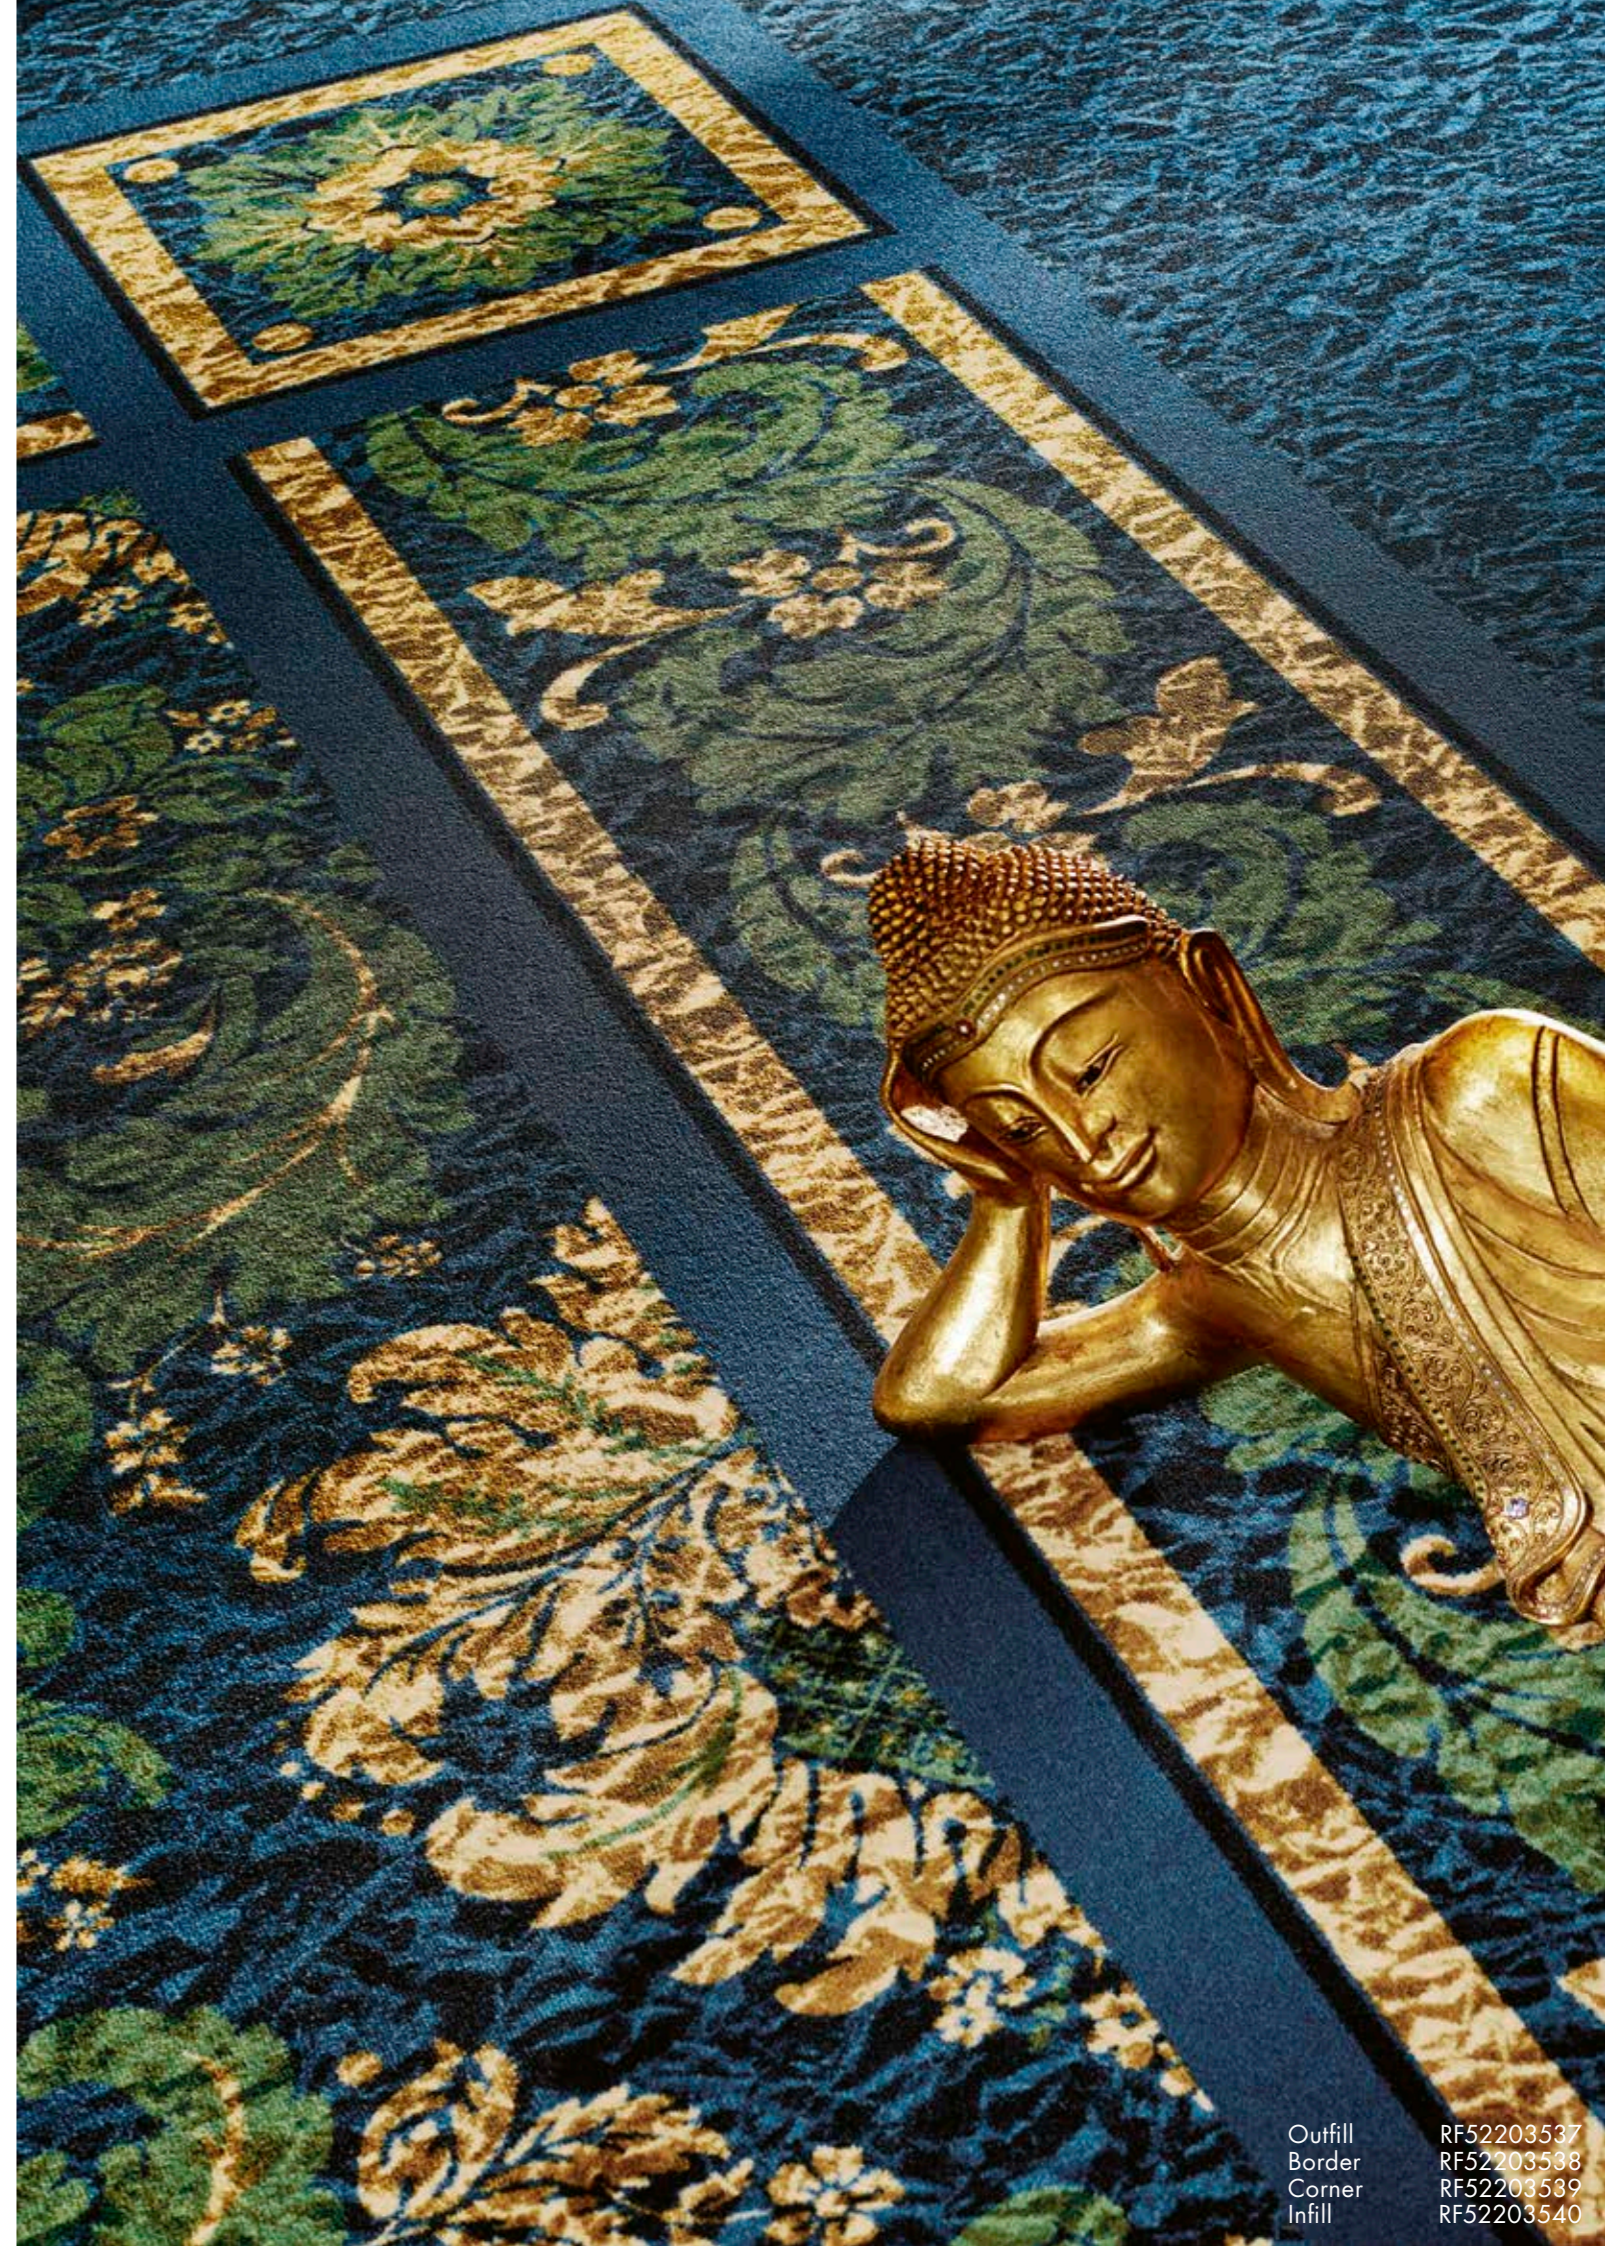

Outfill
Border
Corner
Infill

RF52203537
RF52203538
RF52203539
RF52203540