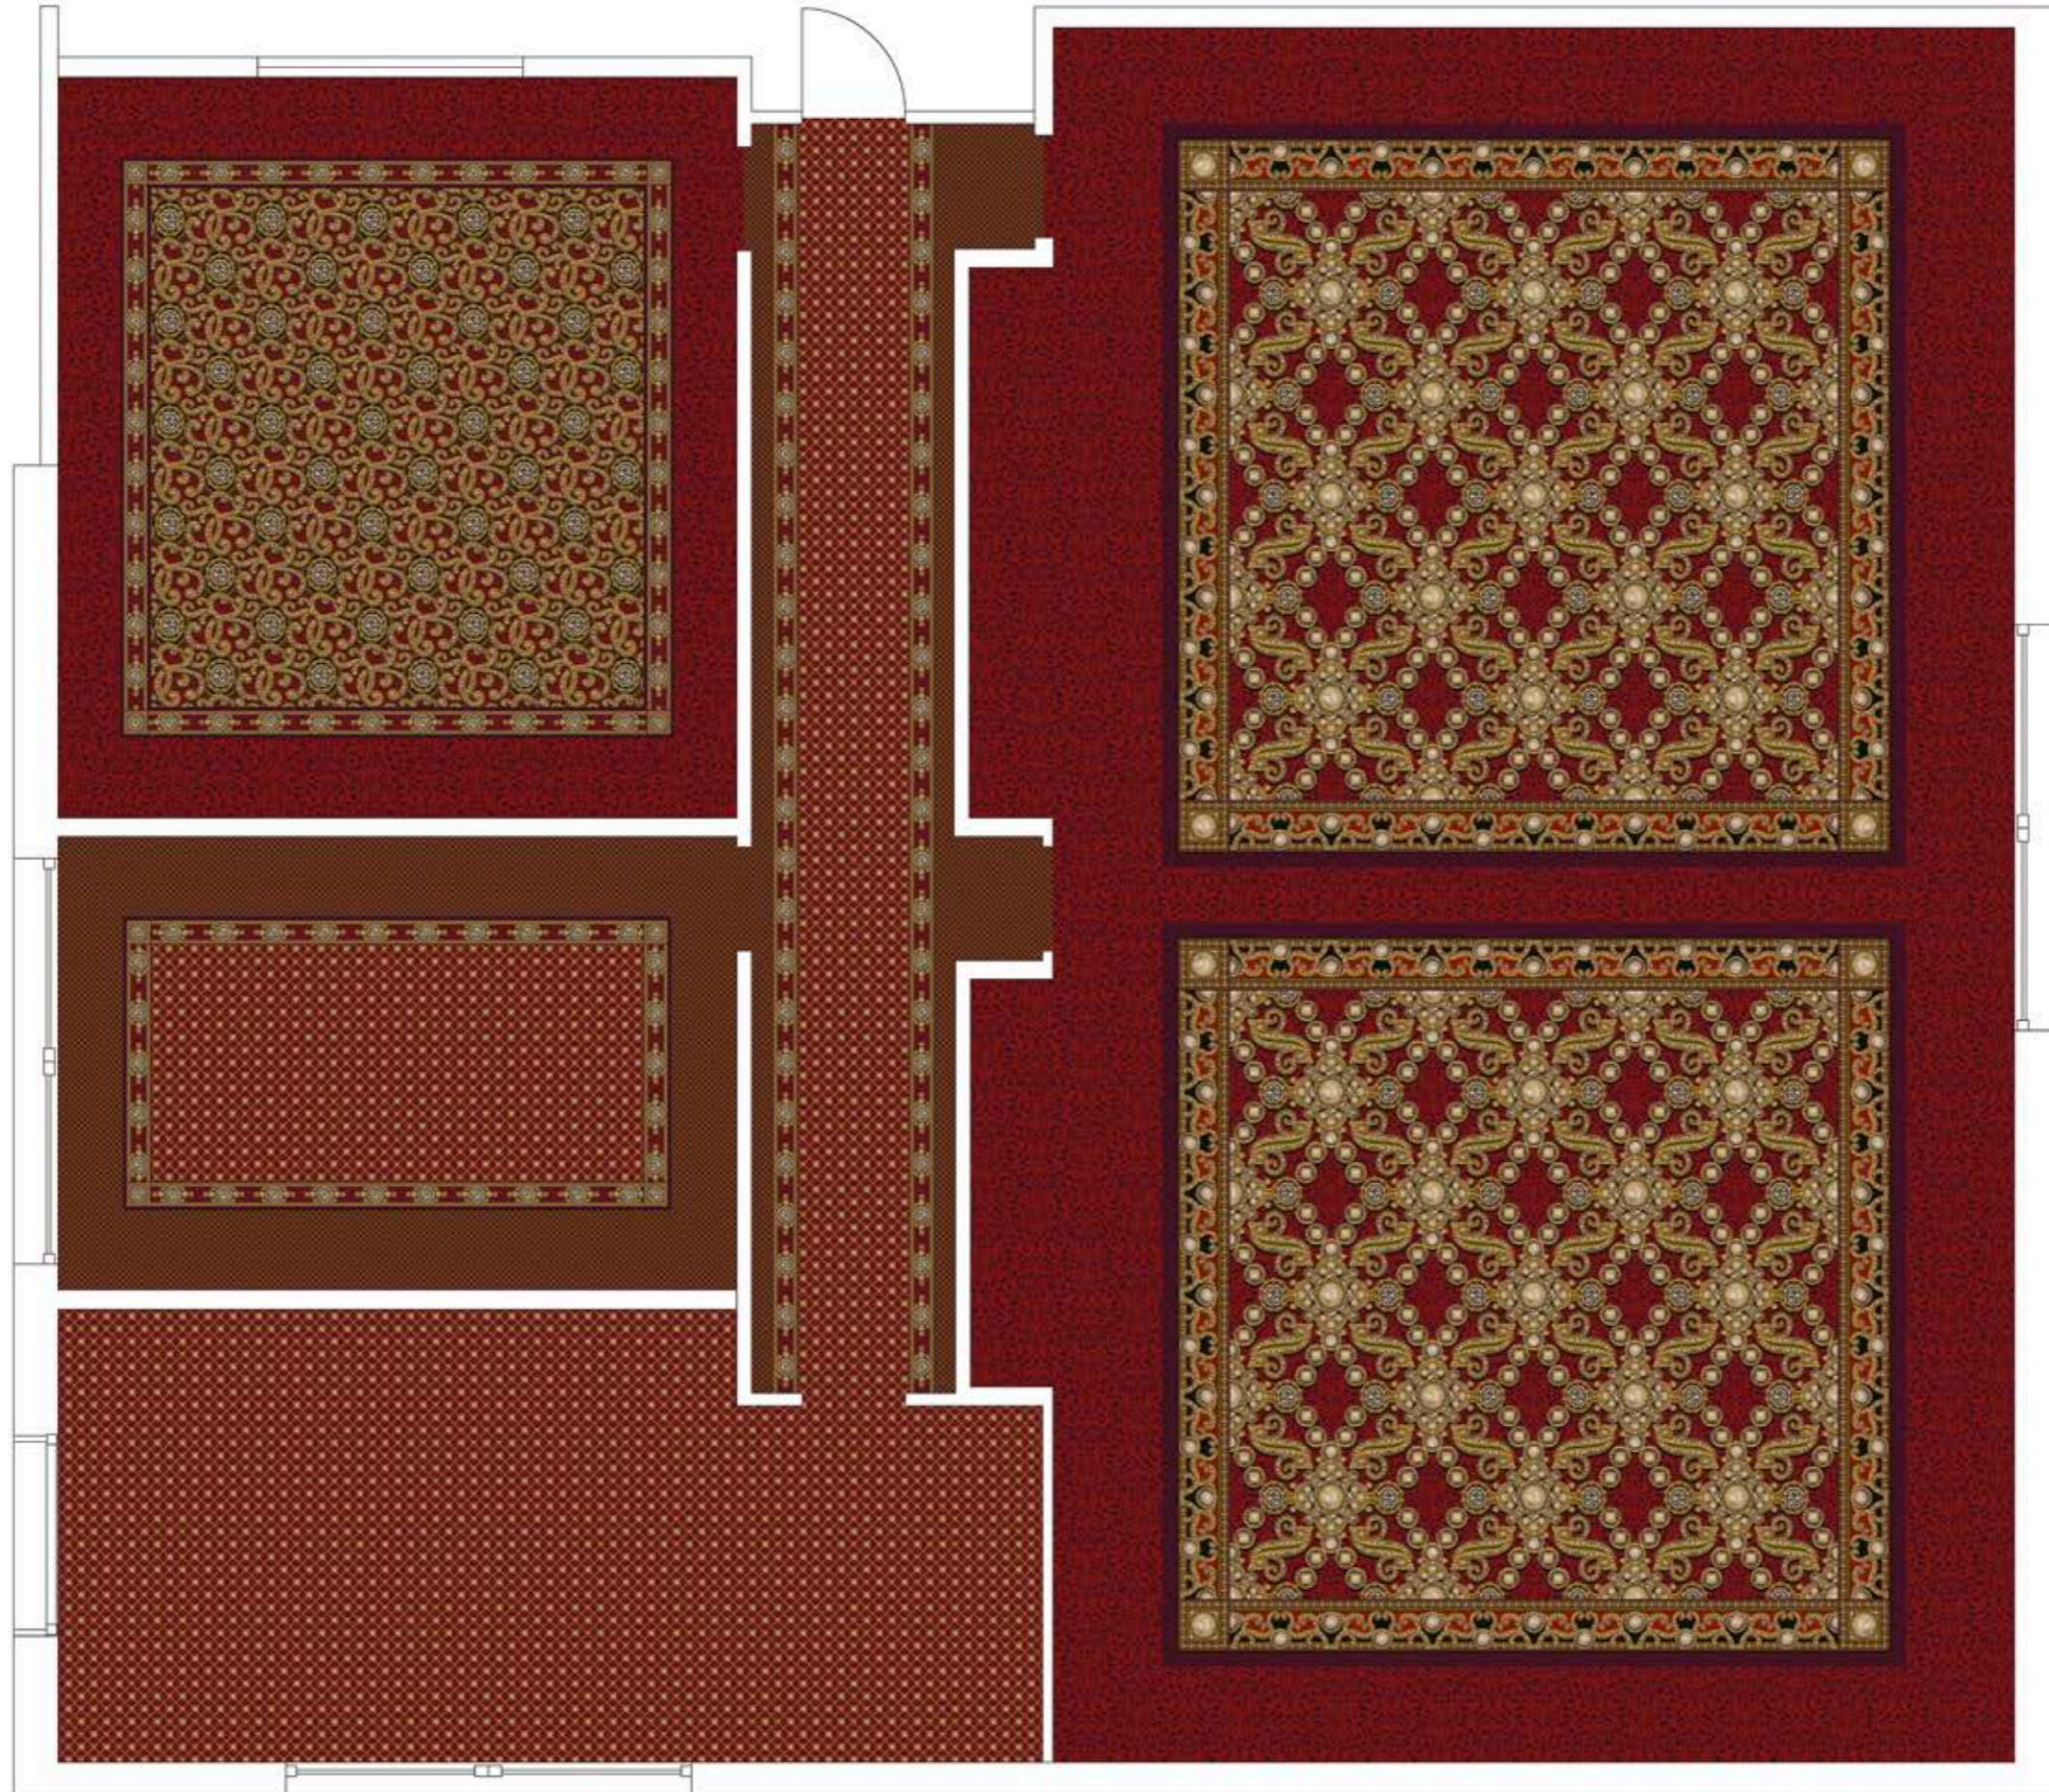

Corridor RF52753127

Outfill RF52753102
Border RF52753125
Corner RF52753126
Infill RF52753139

Outfill RF52753101
Border RF52753125
Corner RF52753126
Infill RF52753128

RF52753128

Outfill RF52753102
Border RF52753103
Corner RF52753104
Infill RF52753105