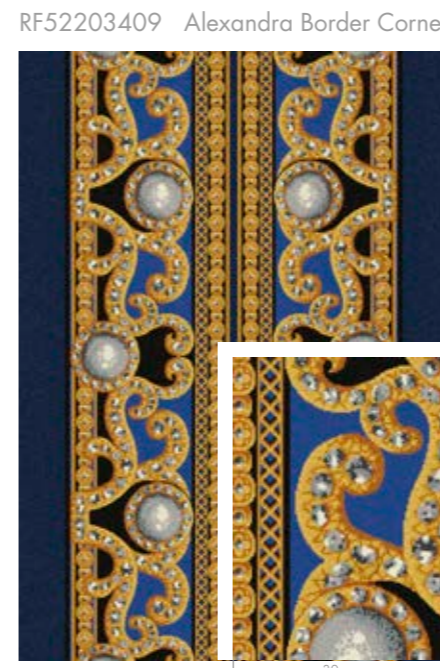

K5220

Background			
C1	C2	C3	
GB11	GB10	GB12	
Pearls & Diamonds			
C4	C5	C6	C7
GB1	BL1-8	GB8	GB9
Stone Settings			
C8	C9	C10	C11
BL1-2	GB2	GB3	AC49

RF52203410 Alexandra
w: 195.1 cm x l: 195.1 cm

K5220

Background			
C1	C2	C3	
GB11	GB10	GB12	
Pearls & Diamonds			
C4	C5	C6	C7
GB1	BL1-8	GB8	GB9
Stone Settings			
C8	C9	C10	C11
BL1-2	GB2	GB3	AC49