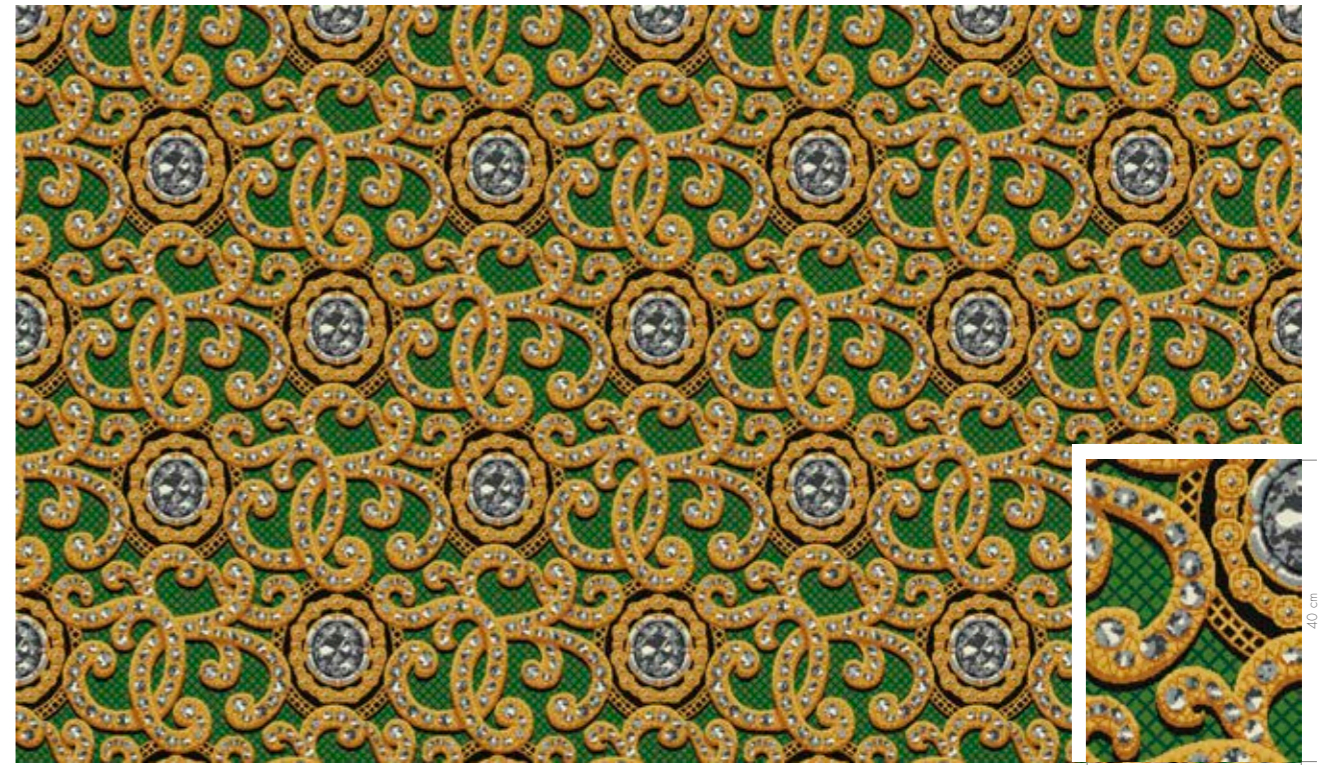

RF52203440 Tatiana
w: 97.5 cm x l: 97.5 cm

Background			Diamonds				Stone Settings			
C1	C2	C3	C4	C5	C6	C7	C8	C9	C10	C11
GB6	GB7	GB12	GB1	BL1-8	GB8	GB9	BL1-2	GB2	GB3	AC49