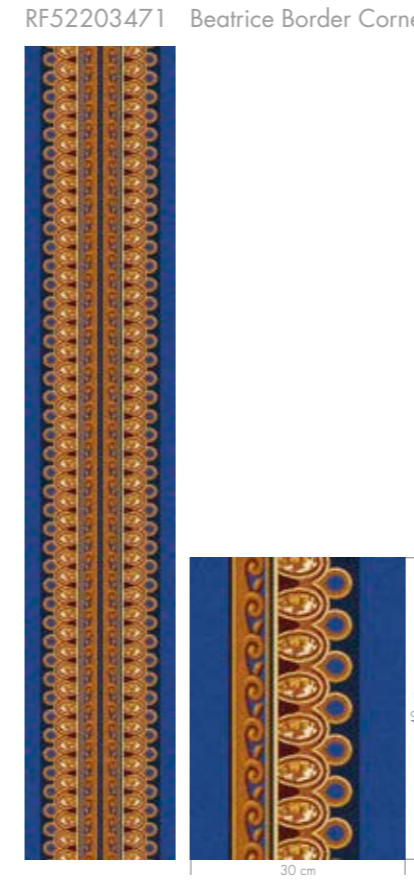

RF52203470 Beatrice Border
w: 48.8 cm x l: 6.1 cm

RF52203471 Beatrice Border Corner
K5220

K5220