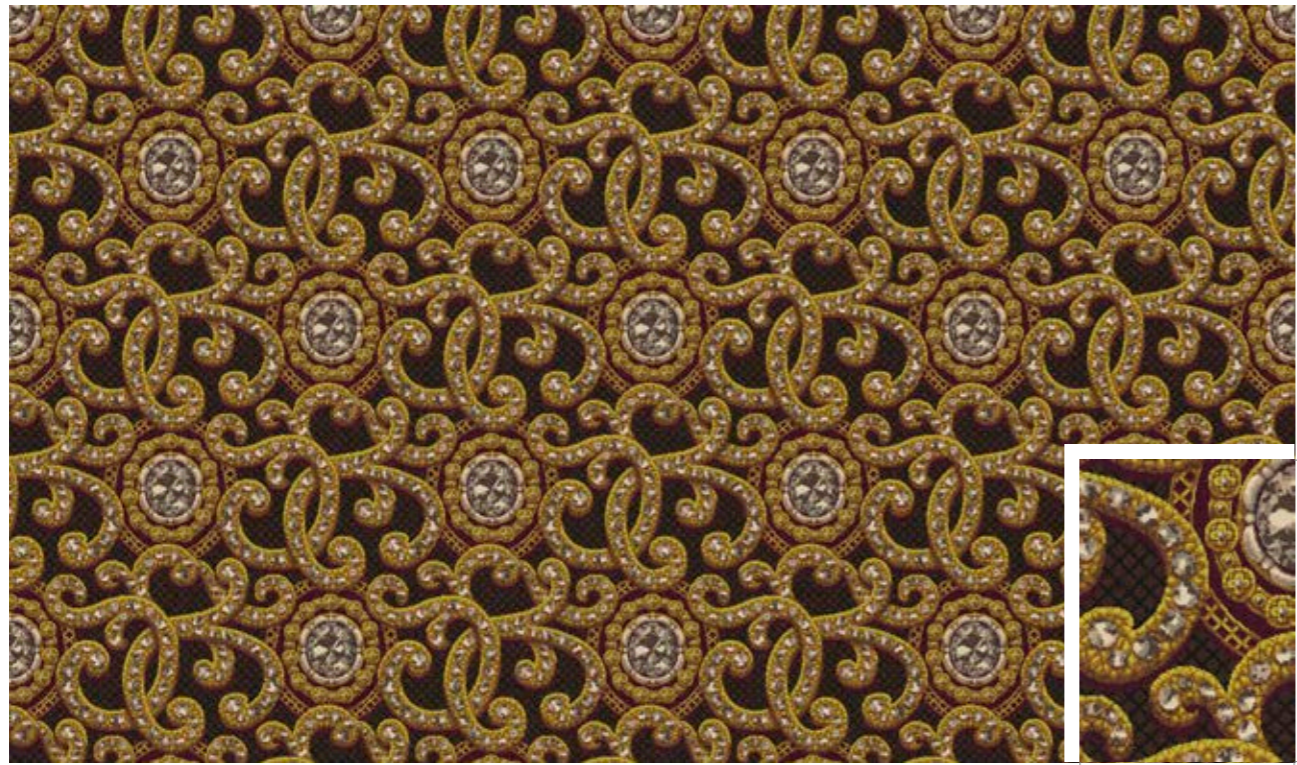

RF52753138 Tatiana
w: 97.5 cm x l: 97.5 cm

Background			Diamonds				Stone Settings			
C1	C2	C3	C4	C5	C6	C7	C8	C9	C10	C11
GB4	GB5	GB12	GB1	GB2	GB3	AC15	AC22	AC26	AC25	AC30

K5220