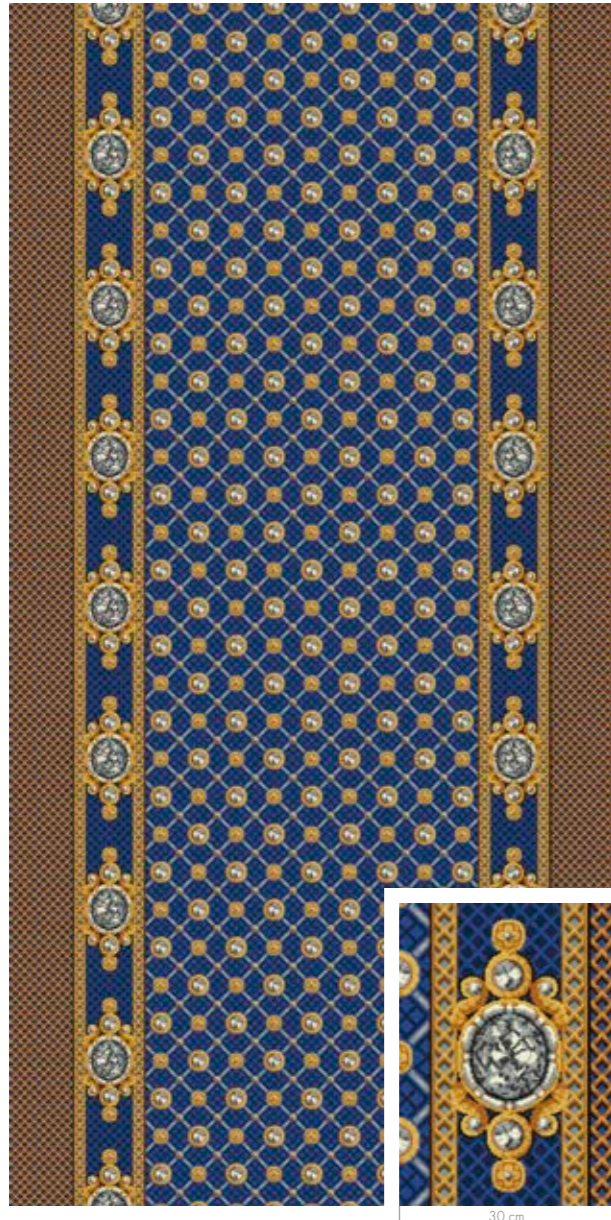

K5220

K5220