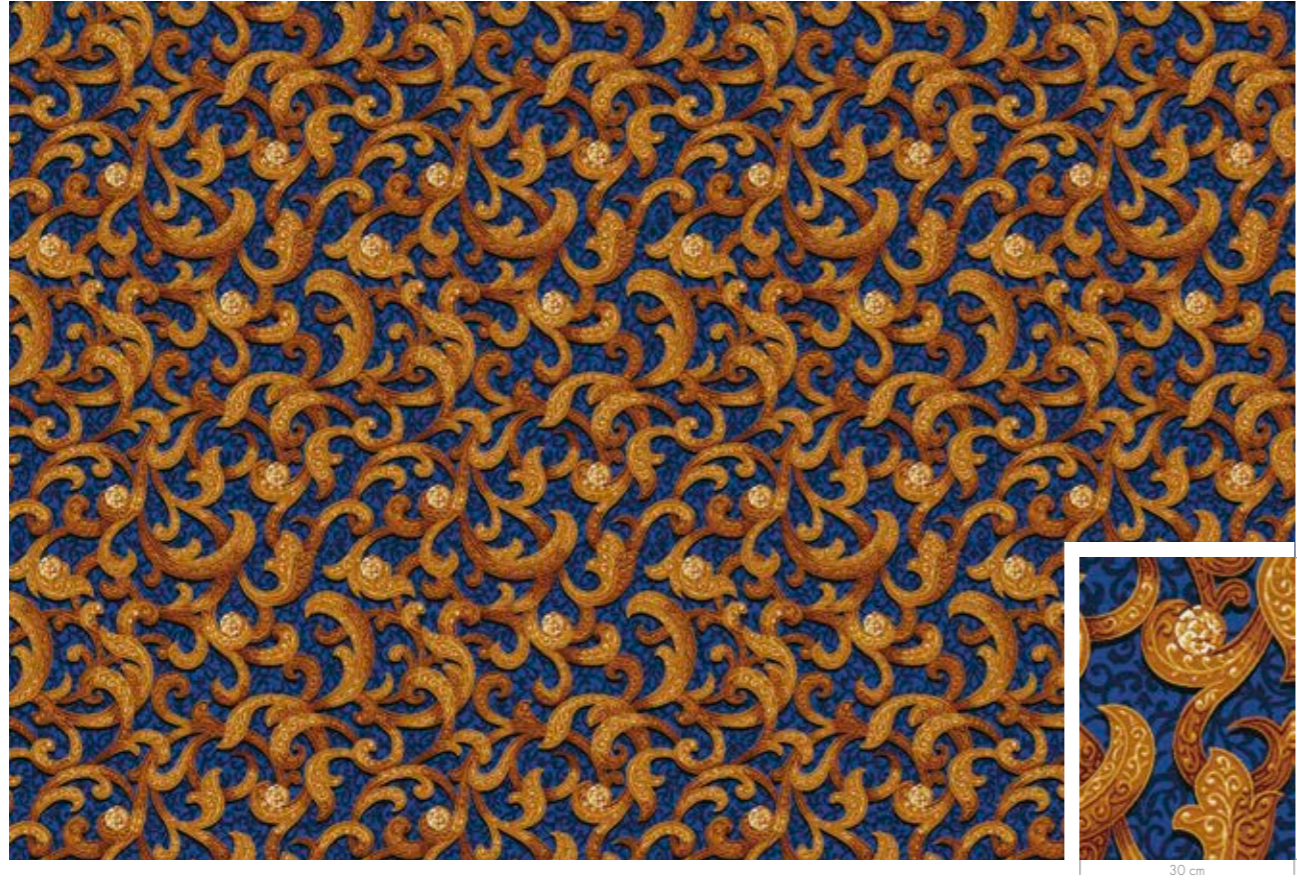

RF52203458 Victoria Outfill
w: 48.8 cm x l: 48.8 cm

RF52203472 Beatrice
w: 97.5 cm x l: 97.5 cm

K5220

K5220