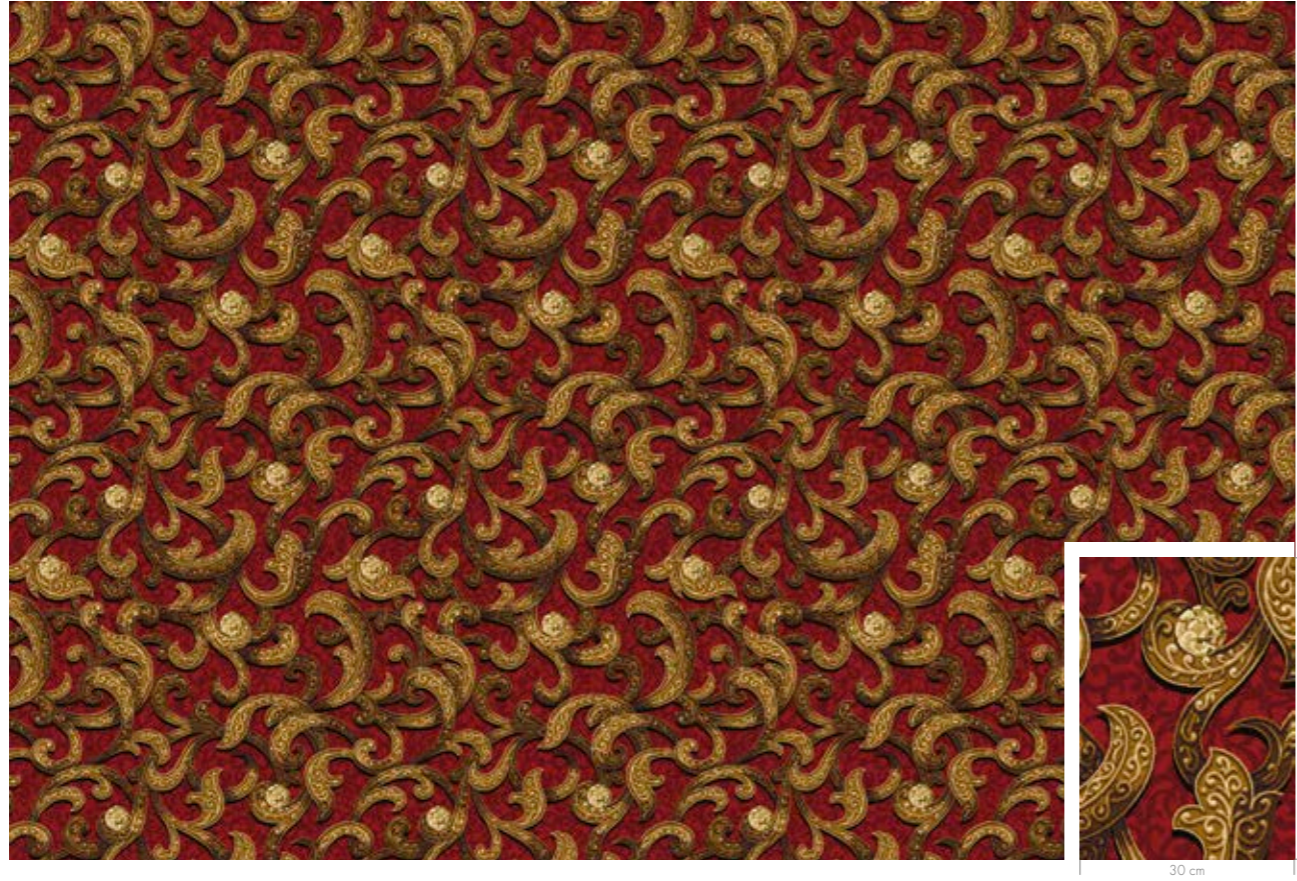

RF52853254 Victoria Outfill
w: 48.8 cm x l: 48.8 cm

RF52853268 Beatrice
w: 97.5 cm x l: 97.5 cm

K5285

K5285