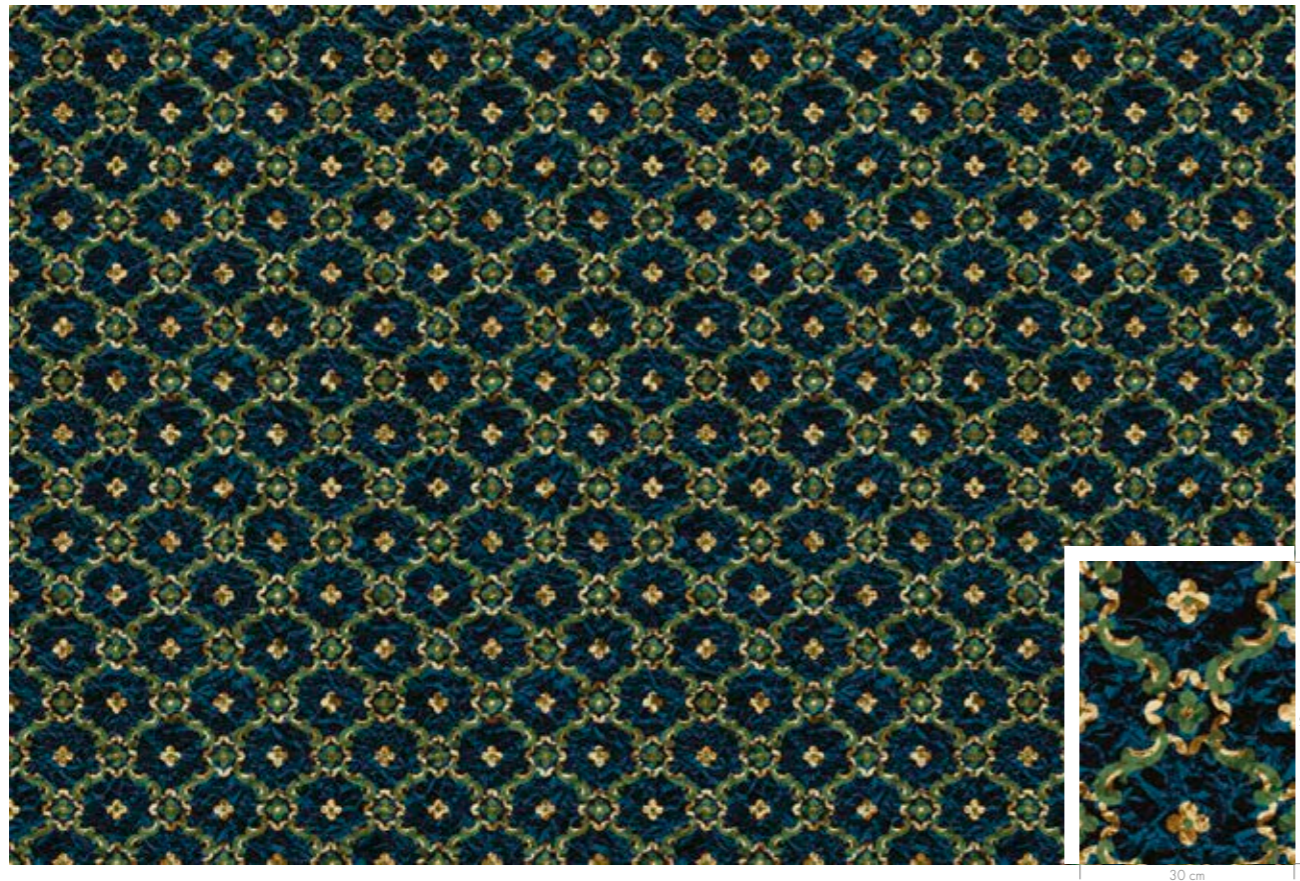

K5285

K5285

K5285

K5285

Colour codes for Julianne

Background

Pattern

Colour codes for Julianne Border

Background

Pattern

Colour codes for Louise Outfill