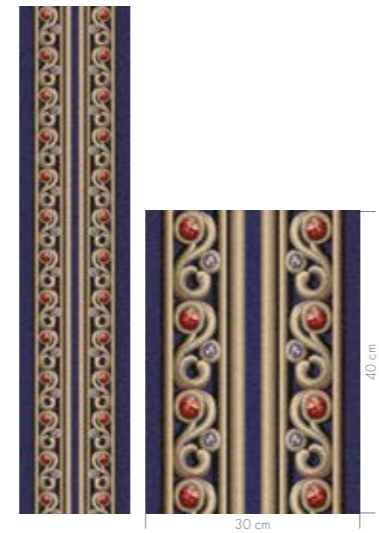

RF52753218 Isabella Border
w: 35.6 cm x l: 65.1 cm

K5275

RF52753219 Isabella Border Corner
K5275

RF52753220 Isabella
w: 130.1 cm x l: 130.1 cm

K5275