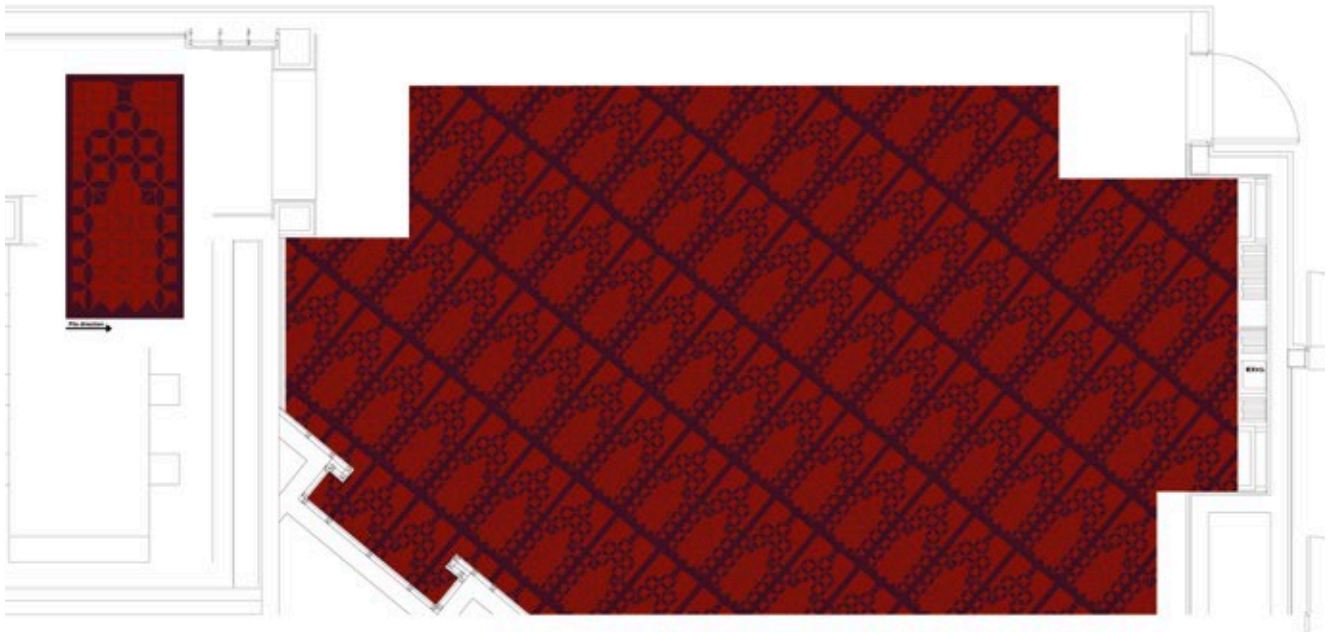

ege®

design · quality · respect

RF52751718 Prayer room