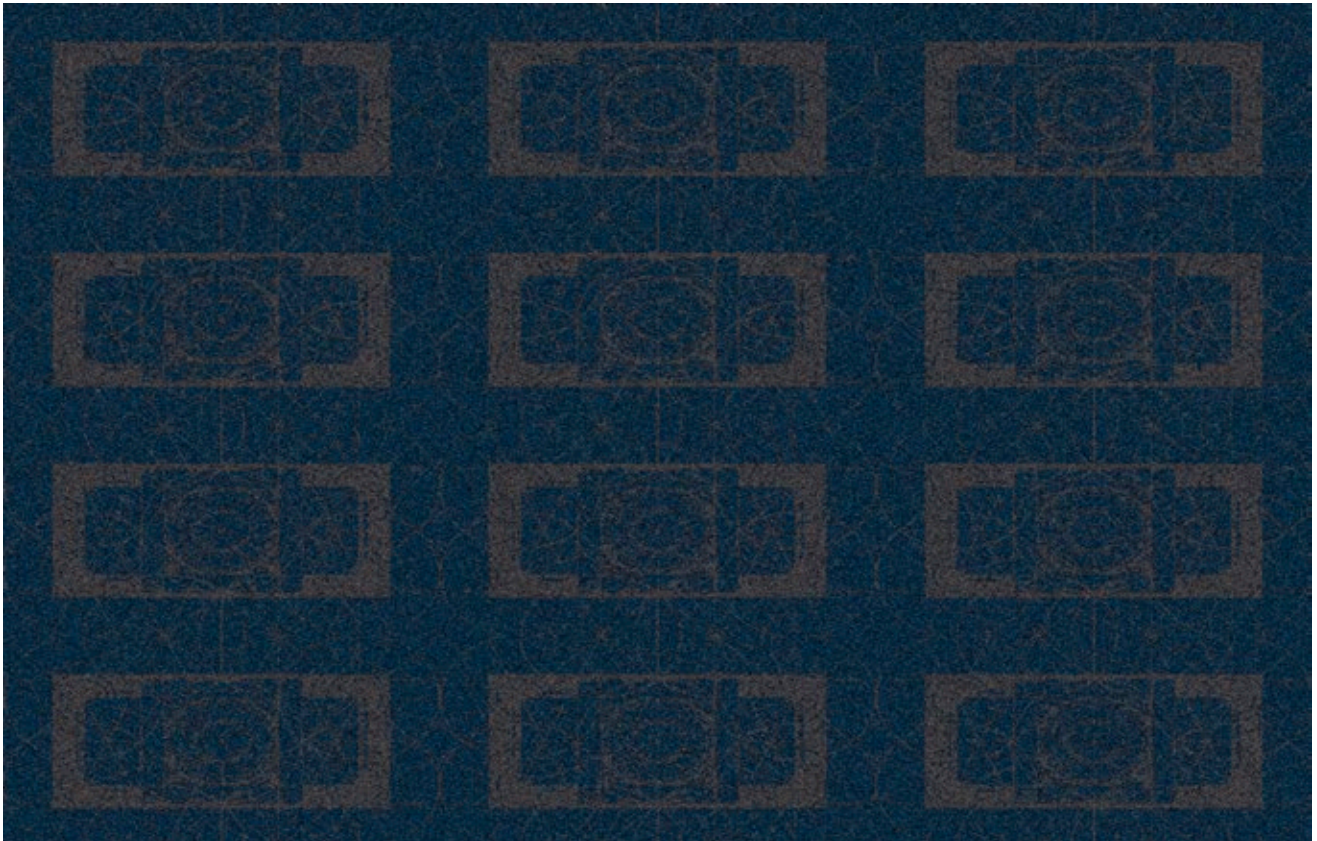

RF52951917 K5295
w: 62.7 cm x l: 133.0 cm

RF52951916 K5295
w: 62.7 cm x l: 133.0 cm

RF52951918 K5295
w: 62.7 cm x l: 133.0 cm

RF52951916
w: 400.0 cm x l: 250.8 cm (Shown size)

K5295

RF52951929 K5295
w: 62.7 cm x l: 133.0 cm