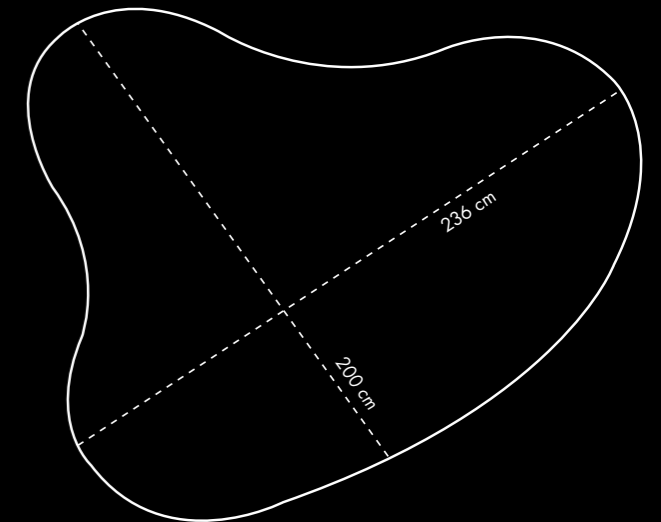

Create a truly unique rug just by handing in a sketch with the outline of the rug. Anything is possible as long as an accurate dimension point along and across the outline is given. The rug can be tailored to slanting angles, reproduce the shape of a beautiful artwork or the child's favorite teddy bear.

Choose between 21 trendy colours.

Design the carpet shape as you wish. Below are some examples for inspiration.

FIG. 1

FIG. 2

FIG. 3

FIG. 4

FIG. 5

FIG. 6